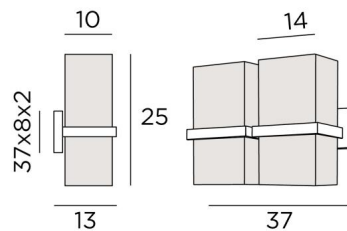

TETI 2

TETI 2 in brushed bronze with two rectangular lampshades in Jacinthe Miel Noir (material from category 5)

TETI 2 is a wall light with two rectangular lampshades

She is the result of an innovative and surprising design. A great success, with beautiful proportions and a perfect realization, this amazing wall light appeals by its simplicity and especially by its audacity. With the large choice of fabrics, materials and colors that we offer to make the lampshades, you will have no trouble choosing the one that will embellish your wall light and bring warmth and color to your interior.

OVERALL SIZES

H25cm L37cm |→13cm

BASE : 37 x 8 x 2cm

TECHNICAL DATA

Two E27 fittings

Dimmable wall light

A fixing plate for the wall box ([plan in PDF](#))

AVAILABLE METAL FINISHES AND CODES

25 - Brushed brass - 1473 025

28 - Light bronze - 1473 028

29 - Brushed bronze - 1473 029

32 - Brushed chrome - 1473 032

LAMPSHADE : SIZES & CODE

14x10 - 14x10 - 25cm (x2)

Code: 1472 + fabric code

We propose more than 150 materials/colors for lampshades.