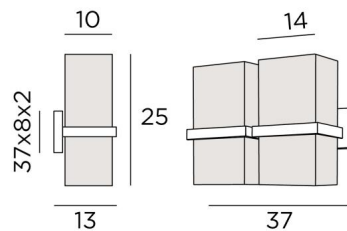

## TETI 2

TETI 2 in brushed bronze with two rectangular lampshades in Jacinthe Miel Noir (material from category 5)

**TETI 2** is a wall light with two rectangular lampshades

She is the result of an innovative and surprising design. A great success, with beautiful proportions and a perfect realization, this amazing wall light appeals by its simplicity and especially by its audacity. With the large choice of fabrics, materials and colors that we offer to make the lampshades, you will have no trouble choosing the one that will embellish your wall light and bring warmth and color to your interior.

### OVERALL SIZES

H25cm L37cm |→13cm

**BASE :** 37 x 8 x 2cm

### LAMPSHADE : SIZES & CODE

14x10 - 14x10 - 25cm (x2)

Code: 1472 + fabric code

We propose more than 180 fabrics/materials/colors for lampshades