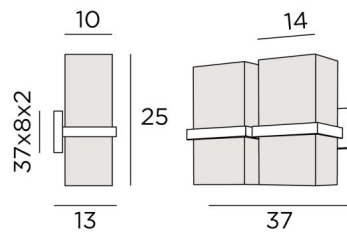

TETI 2

TETI 2 in brushed bronze with two rectangular lampshades in Jacinthe Miel Noir (material from category 5)

TETI 2 is a wall light with two rectangular lampshades

She is the result of an innovative and surprising design. A great success, with beautiful proportions and a perfect realization, this amazing wall light appeals by its simplicity and especially by its audacity. With the large choice of fabrics, materials and colors that we offer to make the lampshades, you will have no trouble choosing the one that will embellish your wall light and bring warmth and color to your interior.

OVERALL SIZES

H25cm L37cm |→13cm

BASE : 37 x 8 x 2cm

TECHNICAL DATA

Two E27 fittings

Dimmable wall light

A fixing plate for the wall box ([plan in PDF](#))

AVAILABLE METAL FINISHES AND CODES

25 - Brushed brass - 1473 025

28 - Light bronze - 1473 028

29 - Brushed bronze - 1473 029

32 - Brushed chrome - 1473 032

LAMPSHADE : SIZES & CODE

14x10 - 14x10 - 25cm (x2)

Code: 1472 + fabric code

We propose more than 180 fabrics/materials/colors for lampshades