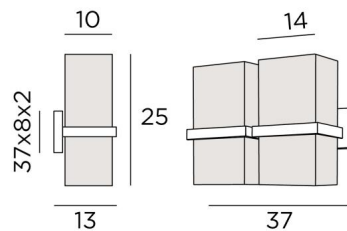

TETI 2

TETI 2 in brushed bronze with two rectangular lampshades in Jacinthe Miel Noir (material from category 5)

TETI 2 is a wall light with two rectangular lampshades

She is the result of an innovative and surprising design. A great success, with beautiful proportions and a perfect realization, this amazing wall light appeals by its simplicity and especially by its audacity. With the large choice of fabrics, materials and colors that we offer to make the lampshades, you will have no trouble choosing the one that will embellish your wall light and bring warmth and color to your interior.

OVERALL SIZES

H25cm L37cm |→13cm

BASE : 37 x 8 x 2cm

TECHNICAL DATA

Two E27 fittings

Dimmable wall light

A fixing plate for the wall box ([plan in PDF](#))

AVAILABLE METAL FINISHES AND CODES

25 - Brushed brass - 1473 025

28 - Light bronze - 1473 028

29 - Brushed bronze - 1473 029

32 - Brushed chrome - 1473 032

LAMPSHADE : SIZES & CODE

14x10 - 14x10 - 25cm (x2)

Code: 1472 + fabric code

We propose more than 180 fabrics/materials/colors for lampshades