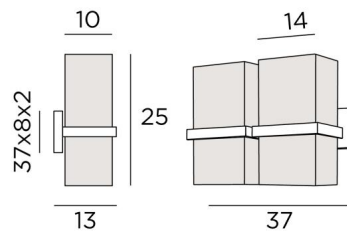

TETI 2

TETI 2 in brushed bronze with two rectangular lampshades in Jacinthe Miel Noir (material from category 5)

TETI 2 is a wall light with two rectangular lampshades

She is the result of an innovative and surprising design. A great success, with beautiful proportions and a perfect realization, this amazing wall light appeals by its simplicity and especially by its audacity. With the large choice of fabrics, materials and colors that we offer to make the lampshades, you will have no trouble choosing the one that will embellish your wall light and bring warmth and color to your interior.

OVERALL SIZES

H25cm L37cm |→13cm

BASE

37 x 8 x 2cm

TECHNICAL DATA

Two E27 fittings

Dimmable wall light

A fixing plate for the wall box ([plan in PDF](#))

AVAILABLE METAL FINISHES AND CODES

29 - Brushed bronze - 1473 029

LAMPSHADE : SIZES & CODE

14x10 - 14x10 - 25cm (x2)

Code: 1472 + fabric code

We propose more than 150 materials/colors for lampshades.