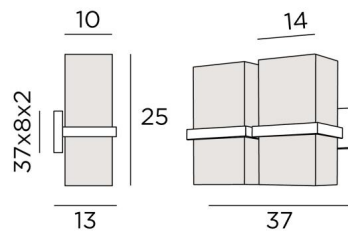

## TETI 2

TETI 2 in brushed bronze with two rectangular lampshades in Jacinthe Miel Noir (material from category 5)

**TETI 2** is a wall light with two rectangular lampshades

She is the result of an innovative and surprising design. A great success, with beautiful proportions and a perfect realization, this amazing wall light appeals by its simplicity and especially by its audacity. With the large choice of fabrics, materials and colors that we offer to make the lampshades, you will have no trouble choosing the one that will embellish your wall light and bring warmth and color to your interior.

### OVERALL SIZES

H25cm L37cm |→13cm

**BASE :** 37 x 8 x 2cm

### LAMPSHADE : SIZES & CODE

14x10 - 14x10 - 25cm (x2)

Code: 1472 + fabric code

We propose more than 180 fabrics/materials/colors for lampshades