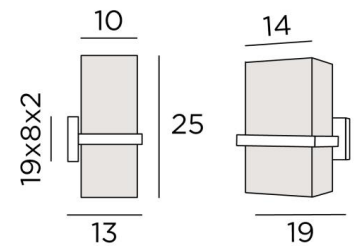

TETI 1

TETI 1 in brushed bronze with rectangular lampshade in Turda Blond (fabric from category 3)

TETI 1 is a wall light with a rectangular lampshade

She is the result of an innovative and surprising design. A great success, with beautiful proportions and a perfect realization, this amazing wall light appeals by its simplicity and especially by its audacity. With the large choice of fabrics, materials and colors that we offer to make the lampshade, you will have no trouble choosing the one that will embellish your wall light and bring warmth and color to your interior.

OVERALL SIZES

H25cm L19cm |→13cm

BASE

19 x 8 x 2cm

TECHNICAL DATA

One E27 fitting

Dimmable wall light

A fixing plate for the wall box ([plan in PDF](#))

AVAILABLE METAL FINISHES AND CODES

25 - Brushed brass - 1472 025

28 - Light bronze - 1472 028

29 - Brushed bronze - 1472 029

32 - Brushed chrome - 1472 032

LAMPSHADE : SIZES & CODE

14x10 - 14x10 - 25cm

Code: 1472 + fabric code