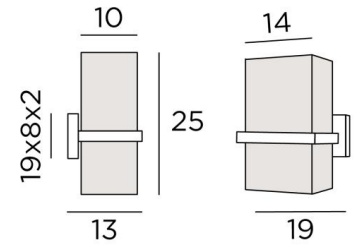

## TETI 1

TETI 1 in brushed bronze with rectangular lampshade in Turda Blond (fabric from category 3)

**TETI 1** is a wall light with a rectangular lampshade

She is the result of an innovative and surprising design. A great success, with beautiful proportions and a perfect realization, this amazing wall light appeals by its simplicity and especially by its audacity. With the large choice of fabrics, materials and colors that we offer to make the lampshade, you will have no trouble choosing the one that will embellish your wall light and bring warmth and color to your interior.

### OVERALL SIZES

H25cm L19cm |→13cm

### BASE

19 x 8 x 2cm

### LAMPSHADE : SIZES & CODE

14x10 - 14x10 - 25cm

Code: 1472 + fabric code

We propose more than 150 materials/colors for lampshades.