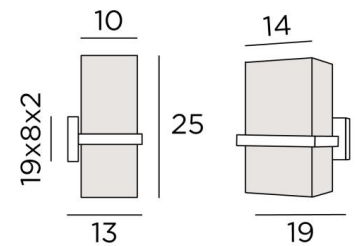

TETI 1

TETI 1 in brushed bronze with rectangular lampshade in Turda Blond (fabric from category 3)

TETI 1 is a wall light with a rectangular lampshade

She is the result of an innovative and surprising design. A great success, with beautiful proportions and a perfect realization, this amazing wall light appeals by its simplicity and especially by its audacity. With the large choice of fabrics, materials and colors that we offer to make the lampshade, you will have no trouble choosing the one that will embellish your wall light and bring warmth and color to your interior.

OVERALL SIZES

H25cm L19cm |→13cm

BASE

19 x 8 x 2cm

TECHNICAL DATA

One E27 fitting

Dimmable wall light

A fixing plate for the wall box ([plan in PDF](#))

AVAILABLE METAL FINISHES AND CODES

28 - Light bronze - 1472 028

29 - Brushed bronze - 1472 029

LAMPSHADE : SIZES & CODE

14x10 - 14x10 - 25cm

Code: 1472 + fabric code

We propose more than 180 fabrics/materials/colors for lampshades