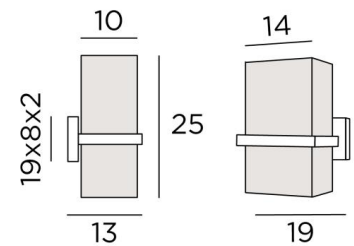

TETI 1

TETI 1 in brushed bronze with rectangular lampshade in Turda Blond (fabric from category 3)

TETI 1 is a wall light with a rectangular lampshade

She is the result of an innovative and surprising design. A great success, with beautiful proportions and a perfect realization, this amazing wall light appeals by its simplicity and especially by its audacity. With the large choice of fabrics, materials and colors that we offer to make the lampshade, you will have no trouble choosing the one that will embellish your wall light and bring warmth and color to your interior.

OVERALL SIZES

H25cm L19cm |→13cm

BASE

19 x 8 x 2cm

TECHNICAL DATA

One E27 fitting

Dimmable wall light

A fixing plate for the wall box ([plan in PDF](#))

AVAILABLE METAL FINISHES AND CODES

25 - Brushed brass - 1472 025

28 - Light bronze - 1472 028

29 - Brushed bronze - 1472 029

32 - Brushed chrome - 1472 032

LAMPSHADE : SIZES & CODE

14x10 - 14x10 - 25cm

Code: 1472 + fabric code