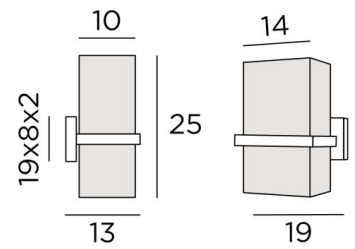

TETI 1

TETI 1 in brushed bronze with rectangular lampshade in Turda Blond (fabric from category 3)

TETI 1 is a wall light with a rectangular lampshade

She is the result of an innovative and surprising design. A great success, with beautiful proportions and a perfect realization, this amazing wall light appeals by its simplicity and especially by its audacity. With the large choice of fabrics, materials and colors that we offer to make the lampshade, you will have no trouble choosing the one that will embellish your wall light and bring warmth and color to your interior.

OVERALL SIZES

H25cm L19cm |→13cm

BASE

19 x 8 x 2cm

TECHNICAL DATA

One E27 fitting

Dimmable wall light

A fixing plate for the wall box ([plan in PDF](#))

AVAILABLE METAL FINISHES AND CODES

25 - Brushed brass - 1472 025

28 - Light bronze - 1472 028

29 - Brushed bronze - 1472 029

32 - Brushed chrome - 1472 032

LAMPSHADE : SIZES & CODE

14x10 - 14x10 - 25cm

Code: 1472 + fabric code