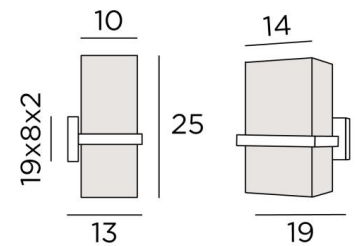

## TETI 1

TETI 1 in brushed bronze with rectangular lampshade in Turda Blond (fabric from category 3)

**TETI 1** is a wall light with a rectangular lampshade

She is the result of an innovative and surprising design. A great success, with beautiful proportions and a perfect realization, this amazing wall light appeals by its simplicity and especially by its audacity. With the large choice of fabrics, materials and colors that we offer to make the lampshade, you will have no trouble choosing the one that will embellish your wall light and bring warmth and color to your interior.

### OVERALL SIZES

H25cm L19cm |→13cm

### BASE

19 x 8 x 2cm

### LAMPSHADE : SIZES & CODE

14x10 - 14x10 - 25cm

Code: 1472 + fabric code

We propose more than 180 fabrics/materials/colors for lampshades