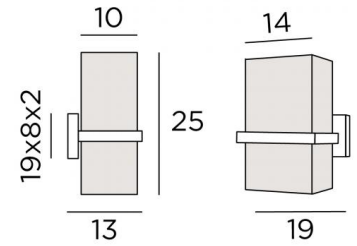

TETI 1

TETI 1 in brushed chrome with lampshade in Turda quartz (fabric from category 3)

Wall lamp with one rectangular lampshade. Contemporary, sober and pure design

OVERALL SIZES

H25cm L19cm |→13cm

BASE

19 x 8 x 2cm

TECHNICAL DATA

One E27 fitting

Dimmable wall lamp

A fixing plate for the wall box (plan in PDF)

AVAILABLE METAL FINISHES AND CODES

29 - Brushed bronze - 1472 029

32 - Brushed chrome - 1472 032

LAMPSHADE : SIZES & CODE