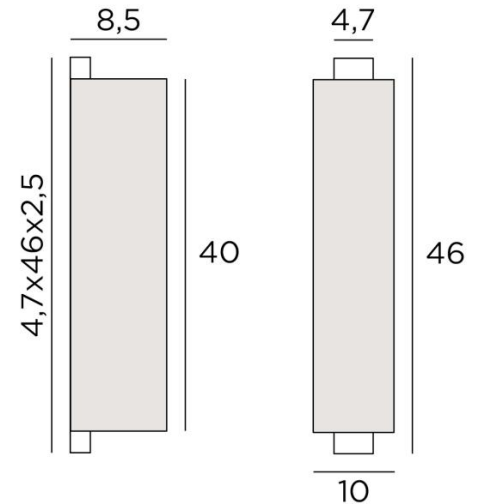

## CHABAKA 2 #

CHABAKA 2 in brushed bronze with lampshade Jacinthe Miel Noir  
(material from category 5)

**CHABAKA 2 #** is a beautiful wall light with a rectangular (screen) lampshade

**CHABAKA** is a box partially surrounded by a screen and equipped with LED strips that diffuses a warm and powerful light in all directions

### OVERALL SIZES

H46cm L10cm |→8,5cm

**BASE** : 4,7 x 46 x 2,5cm

### TECHNICAL DATA

LED strips integrated :

consumption 19,6W brightness 1638lm colour temperature 2700°K

Driver : 24-240V 18W 0,3A. Not dimmable wall light

A fixing plate for the wall box ([plan in PDF](#))

### LAMP SHADE : SIZES & CODE

8,5x10x8,5 - 8,5x10x8,5 - 40cm

Code: 1526 + fabric code

We propose more than 180 fabrics/materials/colors for lampshades

**LIGHTING COLLECTION**