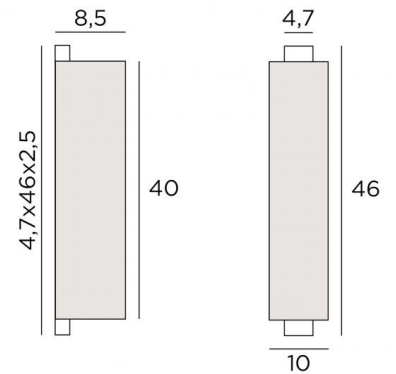

CHABAKA 2

CHABAKA 2 in brushed bronze with lampshade in Lin Naxos (fabric from category 2)

Wall lamp with integrated LED. Square screen lampshade. It comes in a smaller model. Warm light

OVERALL SIZES

H46cm L10cm |→8,5cm

BASE

4,7 x 46 x 2,5cm

TECHNICAL DATA

LED strips integrated

Driver : 24-240V 18W 0,3A

Consumption : 26W

Brightness : 1918lm

Colour temperature : 2700°K

No dimmable

A fixing plate for the wall box (plan in PDF)

AVAILABLE METAL FINISHES AND CODES

29 - Brushed bronze - 1526 029

32 - Brushed chrome - 1526 032

LAMPSHADE : SIZES & CODE

8,5x10x8,5 - 8,5x10x8,5 - 40cm