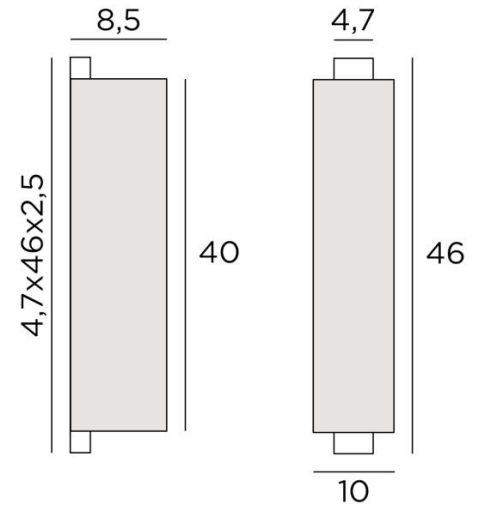

## CHABAKA 2 #

CHABAKA 2 brushed bronze. Lampshade Jacinthe Miel Noir (categ.5)

**CHABAKA 2 #** is a beautiful wall light with a rectangular (screen) lampshade

**CHABAKA** is equipped with LED strips that diffuses a warm and light in all directions. For the lampshade, which creates a warm atmosphere and a beautiful light, we offer you a choice of many different fabrics. This allows you to better integrate this elegant and robust wall light into your decor. It is also available in a smaller model, see [CHABAKA 1 #](#)

### OVERALL SIZES

H46cm L10cm |→8,5cm

**BASE** : 4,7 x 46 x 2,5cm

### TECHNICAL DATA

LED strips integrated into the wall light:

consumption 19,6W brightness 1764lm colour temperature 2700°K

Driver: 220V-240V 50-60Hz 50W not dimmable

Dimmable with TRIAC (TRIAC driver in option)

### LAMPSHADE : SIZES & CODE

8,5x10x8,5 - 8,5x10x8,5 - 40cm

Code: 1526 + fabric code

We propose more than 180 fabrics/materials/colors for lampshades