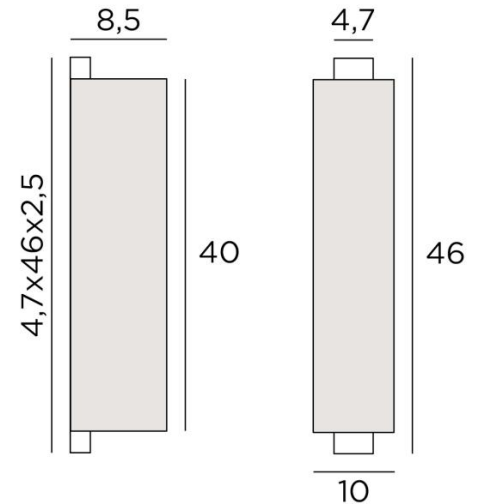

CHABAKA 2

CHABAKA 2 in brushed bronze with lampshade Jacinthe Miel Noir
(material from category 5)

CHABAKA 2 # is a beautiful wall light with a rectangular (screen) lampshade

CHABAKA is a box partially surrounded by a screen and equipped with LED strips that diffuses a warm and powerful light in all directions

It is also available in a smaller model with a similar screen lampshade, see [CHABAKA 1 #](#)

OVERALL SIZES

H46cm L10cm |→8,5cm

BASE : 4,7 x 46 x 2,5cm

TECHNICAL DATA

LED strips integrated :

consumption 19,6W brightness 1638lm colour temperature 2700°K

8,5x10x8,5 - 8,5x10x8,5 - 40cm

Code: 1526 + fabric code

We propose more than 150 materials/colors for lampshades.