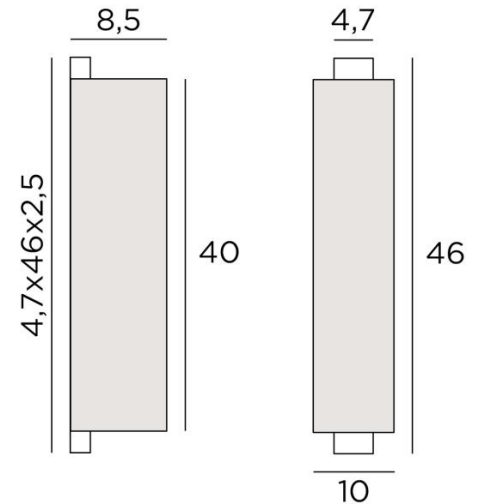

## CHABAKA 2 #

CHABAKA 2 in brushed bronze with lampshade Jacinthe Miel Noir  
(material from category 5)

**CHABAKA 2 #** is a beautiful wall light with a rectangular (screen) lampshade

**CHABAKA** is a box partially surrounded by a screen and equipped with LED strips that diffuses a warm and powerful light in all directions

### OVERALL SIZES

H46cm L10cm |→8,5cm

**BASE** : 4,7 x 46 x 2,5cm

### TECHNICAL DATA

LED strips integrated :

consumption 19,6W brightness 1638lm colour temperature 2700°K

Driver : 24-240V 18W 0,3A. Not dimmable wall light

A fixing plate for the wall box ([plan in PDF](#))

### LAMP SHADE : SIZES & CODE

8,5x10x8,5 - 8,5x10x8,5 - 40cm

Code: 1526 + fabric code

We propose more than 150 materials/colors for lampshades.

**LIGHTING COLLECTION**