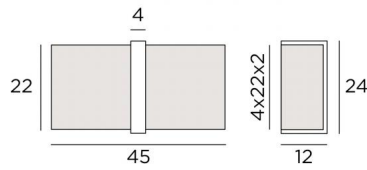

KAMOSIS

KAMOSIS in brushed bronze with lampshade in Seta brique (fabric from category 3)

Wall lamp with integrated LED. Round screen lampshade. Warm light with a beautiful spread in the lampshade

OVERALL SIZES

H24cm L45cm |→12cm

BASE

4 x 22 x 2cm

TECHNICAL DATA

Strips LED - 2700°K

Consumption : 35W

Brightness : 2465 lumen

AVAILABLE METAL FINISHES AND CODES

29 - Brushed bronze - 1548 029

LAMPSHADE : SIZES & CODE

Ø 45x11 - 45x11 - 22cm

Code: 1548 + fabric code

We offer more than 150 materials and colors