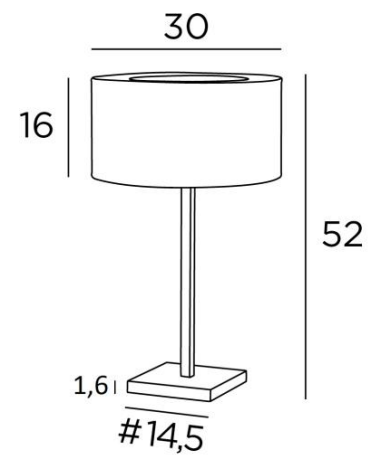

MENNA 2 cyl

MENNA 2 in light bronze with cylindrical lampshade in Raphia Banane (material from category 3)

MENNA 2 cyl is a beautiful table light with a round cylindrical lampshade

This table light is very trendy with its clean, sober and timeless design. She can easily be placed anywhere, especially since she is available in three sizes and with different shaped lampshades

OVERALL SIZES

H52cm Ø30cm

BASE : #14,5 x 1,6cm

TECHNICAL DATA

E27 fitting with ring. Switch on the cable

Lampshade covered by a ring of the same fabric for not to see the bulb

AVAILABLE METAL FINISHES AND CODES

25 - Brushed brass - 2256 025

28 - Light bronze - 2256 028

29 - Brushed bronze - 2256 029

32 - Brushed chrome - 2256 032

LAMPSHADE : SIZES & CODE

Ø30 - 30 - 16cm + ring Ø18cm

Code: 2256 + fabric code

We propose more than 180 fabrics/materials/colors for lampshades