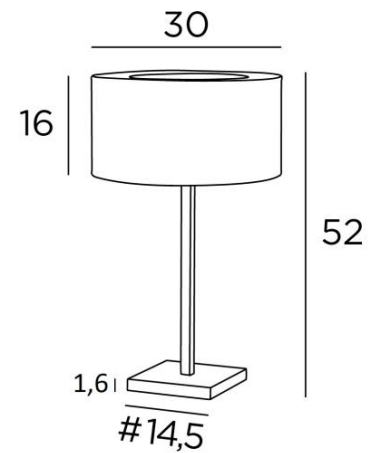

MENNA 2 cyl

MENNA 2 in light bronze with cylindrical lampshade in Raphia Banane (material from category 3)

MENNA 2 cyl is a beautiful table light with a round cylindrical lampshade

This table light is very trendy with its clean, sober and timeless design. She can easily be placed anywhere, especially since she is available in three sizes and with different shaped lampshades

OVERALL SIZES

H52cm Ø30cm

BASE : #14,5 x 1,6cm

TECHNICAL DATA

E27 fitting with ring. Switch on the cable

Lampshade covered by a ring of the same fabric for not to see the bulb

AVAILABLE METAL FINISHES AND CODES

25 - Brushed brass - 2256 025

28 - Light bronze - 2256 028

29 - Brushed bronze - 2256 029

32 - Brushed chrome - 2256 032

LAMPSHADE : SIZES & CODE

Ø30 - 30 - 16cm + ring Ø18cm

Code: 2256 + fabric code

We propose more than 150 materials/colors for lampshades.