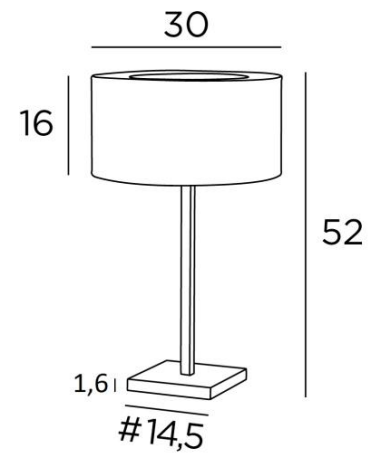

## MENNA 2 cyl

MENNA 2 in light bronze with cylindrical lampshade in Raphia Banane (material from category 3)

**MENNA 2 cyl** is a beautiful table light with a round cylindrical lampshade

This table light is very trendy with its clean, sober and timeless design. She can easily be placed anywhere, especially since she is available in three sizes and with different shaped lampshades

### OVERALL SIZES

H52cm Ø30cm

**BASE :** #14,5 x 1,6cm

### TECHNICAL DATA

E27 fitting with ring. Switch on the cable

Lampshade covered by a ring of the same fabric for not to see the bulb

### LAMPSHADE : SIZES & CODE

Ø30 - 30 - 16cm + ring Ø18cm

Code: 2256 + fabric code

We propose more than 180 fabrics/materials/colors for lampshades

SWITCH  
ON  
CABLE