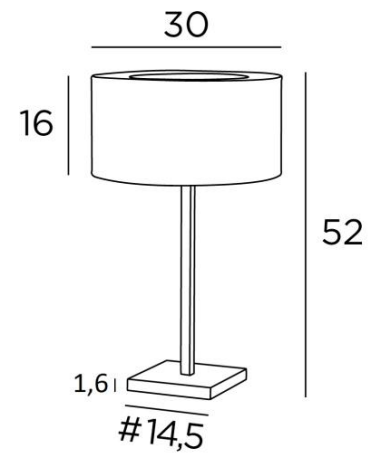

MENNA 2 cyl

MENNA 2 in light bronze with cylindrical lampshade in Raphia Banane (material from category 3)

MENNA 2 cyl is a beautiful table light with a round cylindrical lampshade

This table light is very trendy with its clean, sober and timeless design. She can easily be placed anywhere, especially since she is available in three sizes and with different shaped lampshades

OVERALL SIZES

H52cm Ø30cm

BASE : #14,5 x 1,6cm

TECHNICAL DATA

E27 fitting with ring

Switch on the cable

Lampshade covered by a ring of the same fabric for not to see the bulb

AVAILABLE METAL FINISHES AND CODES

28 - Light bronze - 2256 028

29 - Brushed bronze - 2256 029

32 - Brushed chrome - 2256 032

LAMPSHADE : SIZES & CODE

Ø30 - 30 - 16cm + ring Ø18cm

Code: 2256 + fabric code

We propose more than 150 materials/colors for lampshades.