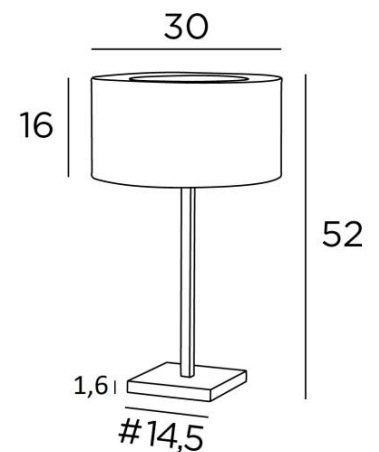

MENNA 2 cyl

MENNA 2 in light bronze with cylindrical lampshade in Raphia Banane (material from category 3)

MENNA 2 cyl is a beautiful table light with a round cylindrical lampshade

This table light is very trendy with its clean, sober and timeless design. She can easily be placed anywhere, especially since she is available in three sizes and with different shaped lampshades

OVERALL SIZES

H52cm Ø30cm

BASE : #14,5 x 1,6cm

TECHNICAL DATA

E27 fitting with ring. Switch on the cable

Lampshade covered by a ring of the same fabric for not to see the bulb

AVAILABLE METAL FINISHES AND CODES

28 - Light bronze - 2256 028

29 - Brushed bronze - 2256 029

33 - Brushed nickel - 2256 033

LAMPSHADE : SIZES & CODE

Ø30 - 30 - 16cm + ring Ø18cm

Code: 2256 + fabric code

We propose more than 180 fabrics/materials/colors for lampshades