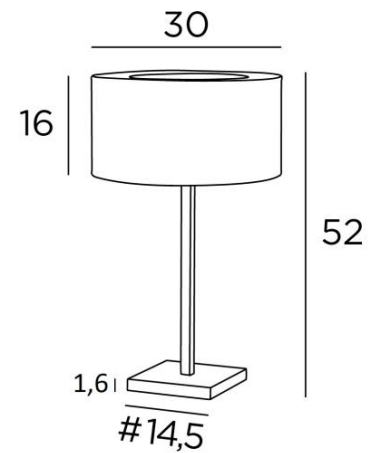

MENNA 2 cyl

MENNA 2 in light bronze with cylindrical lampshade in Raphia Banane (material from category 3)

MENNA 2 cyl is a beautiful table light with a round cylindrical lampshade

This table light is very trendy with its clean, sober and timeless design. She can easily be placed anywhere, especially since she is available in three sizes and with different shaped lampshades

OVERALL SIZES

H52cm Ø30cm

BASE : #14,5 x 1,6cm

TECHNICAL DATA

E27 fitting with ring. Switch on the cable

Lampshade covered by a ring of the same fabric for not to see the bulb

AVAILABLE METAL FINISHES AND CODES

25 - Brushed brass - 2256 025

28 - Light bronze - 2256 028

29 - Brushed bronze - 2256 029

32 - Brushed chrome - 2256 032

LAMPSHADE : SIZES & CODE

Ø30 - 30 - 16cm + ring Ø18cm

Code: 2256 + fabric code

We propose more than 180 fabrics/materials/colors for lampshades