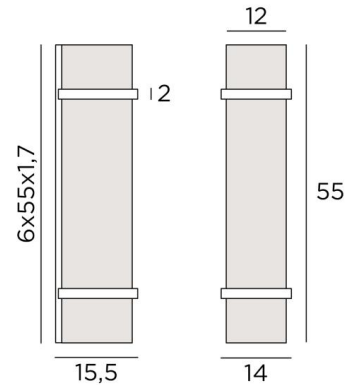

## THOT 1

THOT 1 in brushed bronze with lampshade in Jacinthe Naturelle (material from category 5)

**THOT 1** is a great design success, with beautiful proportions and perfect execution  
A surprising wall light that appeals by its simplicity but above all by its audacity  
This high quality fixture, made entirely of brass, is enriched by a remarkable finish  
To personalise the square lampshade we offer a wide choice of fabrics, materials and colors

### OVERALL SIZES

H55cm L14cm |→15,5cm

**BASE** : 6 x 55 x 1,7cm

### TECHNICAL DATA

Two E27 fittings  
Dimmable wall light  
A fixing plate for the wall box ([plan in PDF](#))

### LAMPSHADE : SIZES & CODE

#12 - 55cm

Code: 1381 + fabric code

We propose more than 150 materials/colors for lampshades.

**LIGHTING COLLECTION**