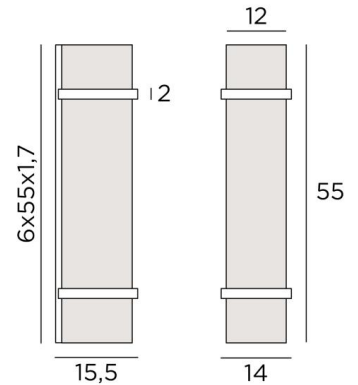

THOT 1

THOT 1 in brushed bronze with lampshade in Jacinthe Naturelle
(material from category 5)

THOT 1 is a great design success, with beautiful proportions and perfect execution
A surprising wall light that appeals by its simplicity but above all by its audacity
This high quality fixture, made entirely of brass, is enriched by a remarkable finish
To personalise the square lampshade we offer a wide choice of fabrics, materials and colors

OVERALL SIZES

H55cm L14cm |→15,5cm

BASE : 6 x 55 x 1,7cm

TECHNICAL DATA

Two E27 fittings
Dimmable wall light
A fixing plate for the wall box ([plan in PDF](#))

AVAILABLE METAL FINISHES AND CODES

	25 - Brushed brass - 1381 025
	28 - Light bronze - 1381 028
	29 - Brushed bronze - 1381 029
	32 - Brushed chrome - 1381 032

LAMP SHADE : SIZES & CODE

#12 - 55cm

Code: 1381 + fabric code

We propose more than 180 fabrics/materials/colors for lampshades