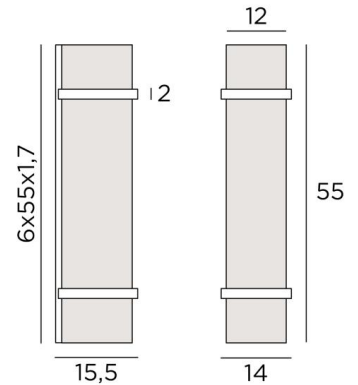

THOT 1

THOT 1 in brushed bronze with lampshade in Jacinthe Naturelle (material from category 5)

THOT 1 is a great design success, with beautiful proportions and perfect execution
A surprising wall light that appeals by its simplicity but above all by its audacity
This high quality fixture, made entirely of brass, is enriched by a remarkable finish
To personalise the square lampshade we offer a wide choice of fabrics, materials and colors

OVERALL SIZES

H55cm L14cm |→15,5cm

BASE : 6 x 55 x 1,7cm

TECHNICAL DATA

Two E27 fittings
Dimmable wall light
A fixing plate for the wall box ([plan in PDF](#))

AVAILABLE METAL FINISHES AND CODES

| | |
|---|--------------------------------|
|  | 25 - Brushed brass - 1381 025 |
|  | 28 - Light bronze - 1381 028 |
|  | 29 - Brushed bronze - 1381 029 |
|  | 32 - Brushed chrome - 1381 032 |

LAMP SHADE : SIZES & CODE

#12 - 55cm

Code: 1381 + fabric code

We propose more than 180 fabrics/materials/colors for lampshades