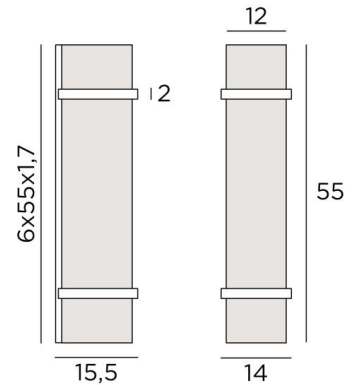

## THOT 1

THOT 1 in brushed bronze with lampshade in Jacinthe Naturelle (material from category 5)

**THOT 1** is a great design success, with beautiful proportions and perfect execution  
A surprising wall light that appeals by its simplicity but above all by its audacity  
This high quality fixture, made entirely of brass, is enriched by a remarkable finish  
To personalise the square lampshade we offer a wide choice of fabrics, materials and colors

### OVERALL SIZES

H55cm L14cm |→15,5cm

**BASE** : 6 x 55 x 1,7cm

### TECHNICAL DATA

Two E27 fittings  
Dimmable wall light  
A fixing plate for the wall box ([plan in PDF](#))

### LAMPSHADE : SIZES & CODE

#12 - 55cm

Code: 1381 + fabric code

We propose more than 150 materials/colors for lampshades.