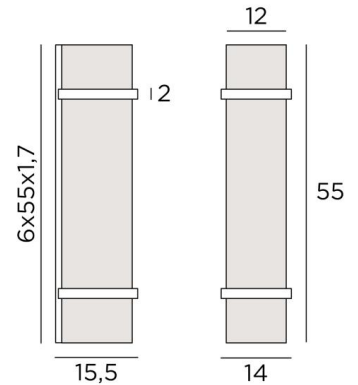

THOT 1

THOT 1 in brushed bronze with lampshade in Jacinthe Naturelle
(material from category 5)

THOT 1 is a great design success, with beautiful proportions and perfect execution
A surprising wall light that appeals by its simplicity but above all by its audacity
This high quality fixture, made entirely of brass, is enriched by a remarkable finish
To personalise the square lampshade we offer a wide choice of fabrics, materials and colors

OVERALL SIZES

H55cm L14cm |→15,5cm

BASE : 6 x 55 x 1,7cm

TECHNICAL DATA

Two E27 fittings

Dimmable wall light

A fixing plate for the wall box ([plan in PDF](#))

AVAILABLE METAL FINISHES AND CODES

25 - Brushed brass - 1381 025

28 - Light bronze - 1381 028

29 - Brushed bronze - 1381 029

32 - Brushed chrome - 1381 032

LAMPSHADE : SIZES & CODE

#12 - 55cm

Code: 1381 + fabric code

We propose more than 180 fabrics/materials/colors for lampshades