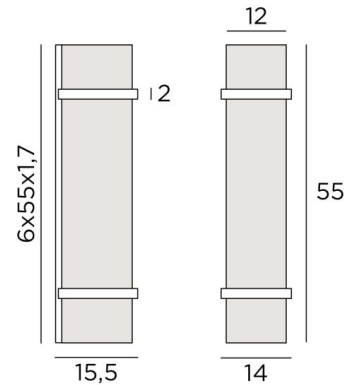

THOT

THOT in brushed bronze with lampshade in Jacinthe Naturelle (material from category 5)

**THOT** is a great design success, with beautiful proportions and perfect execution  
A surprising wall light that appeals by its simplicity but above all by its audacity  
This high quality fixture, made entirely of brass, is enriched by a remarkable finish  
To personalise the square lampshade we offer a wide choice of fabrics, materials and colors

#### OVERALL SIZES

H55cm L14cm |→15,5cm

**BASE** : 6 x 55 x 1,7cm

#### TECHNICAL DATA

Two E27 fittings  
Dimmable wall light  
A fixing plate for the wall box ([plan in PDF](#))

#### LAMPSHADE : SIZES & CODE

#12 - 55cm

Code: 1381 + fabric code

We propose more than 180 fabrics/materials/colors for lampshades

LIGHTING COLLECTION