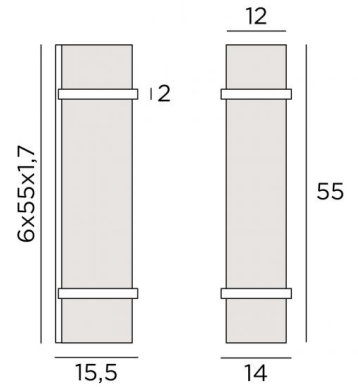

THOT 1

THOT 1 in brushed bronze with lampshade in Trento ficelle (fabric from category 3)

Wall lamp with square lampshade. Large wall lamp all in warm light.

OVERALL SIZES

H55cm L14cm |→15,5cm

BASE

6 x 55 x 1,7cm

TECHNICAL DATA

Two E27 fittings

Dimmable wall lamp

A fixing plate for the wall box (plan in PDF)

AVAILABLE METAL FINISHES AND CODES

29 - Brushed bronze - 1381 029

32 - Brushed chrome - 1381 032

LAMPSHADE : SIZES & CODE

#12 - 55cm

Code: 1381 + fabric code

We offer more than 150 materials and colors