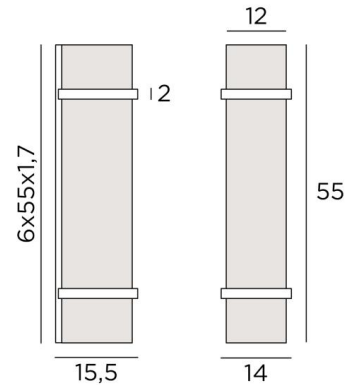

THOT 1

THOT 1 in brushed bronze with lampshade in Jacinthe Naturelle
(material from category 5)

THOT 1 is a great design success, with beautiful proportions and perfect execution
A surprising wall light that appeals by its simplicity but above all by its audacity
This high quality fixture, made entirely of brass, is enriched by a remarkable finish
To personalise the square lampshade we offer a wide choice of fabrics, materials and colors

OVERALL SIZES

H55cm L14cm |→15,5cm

BASE : 6 x 55 x 1,7cm

TECHNICAL DATA

Two E27 fittings

Dimmable wall light

A fixing plate for the wall box ([plan in PDF](#))

AVAILABLE METAL FINISHES AND CODES

25 - Brushed brass - 1381 025

28 - Light bronze - 1381 028

29 - Brushed bronze - 1381 029

32 - Brushed chrome - 1381 032

LAMP SHADE : SIZES & CODE

#12 - 55cm

Code: 1381 + fabric code

We propose more than 180 fabrics/materials/colors for lampshades