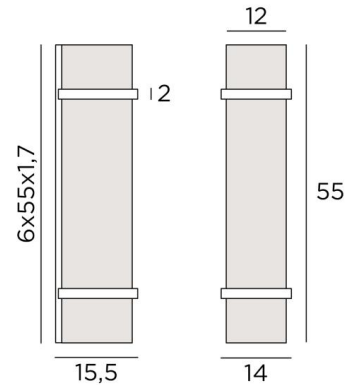

THOT 1

THOT 1 in brushed bronze with lampshade in Jacinthe Naturelle
(material from category 5)

THOT 1 is a great design success, with beautiful proportions and perfect execution
A surprising wall light that appeals by its simplicity but above all by its audacity
This high quality fixture, made entirely of brass, is enriched by a remarkable finish
To personalise the square lampshade we offer a wide choice of fabrics, materials and colors

OVERALL SIZES

H55cm L14cm |→15,5cm

BASE

6 x 55 x 1,7cm

TECHNICAL DATA

Two E27 fittings
Dimmable wall light
A fixing plate for the wall box ([plan in PDF](#))

AVAILABLE METAL FINISHES AND CODES

29 - Brushed bronze - 1381 029

LAMPSHADE : SIZES & CODE

#12 - 55cm

Code: 1381 + fabric code

We propose more than 150 materials/colors for lampshades.