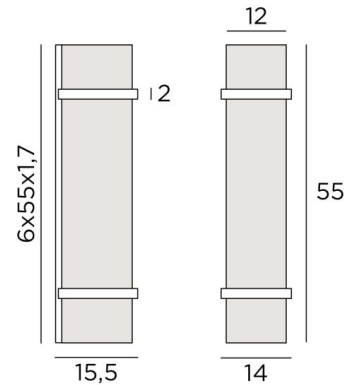

THOT

THOT in brushed bronze with lampshade in Jacinthe Naturelle (material from category 5)

**THOT** is a great design success, with beautiful proportions and perfect execution  
A surprising wall light that appeals by its simplicity but above all by its audacity  
This high quality fixture, made entirely of brass, is enriched by a remarkable finish  
To personalise the square lampshade we offer a wide choice of fabrics, materials and colors

#### OVERALL SIZES

H55cm L14cm |→15,5cm

**BASE** : 6 x 55 x 1,7cm

#### TECHNICAL DATA

Two E27 fittings  
Dimmable wall light  
A fixing plate for the wall box ([plan in PDF](#))

#### LAMPSHADE : SIZES & CODE

#12 - 55cm

Code: 1381 + fabric code

We propose more than 180 fabrics/materials/colors for lampshades