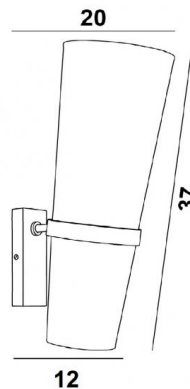

THISIS 1

THISIS 1 brushed bronze lampshades Chinette ivoire (fabric category 0)