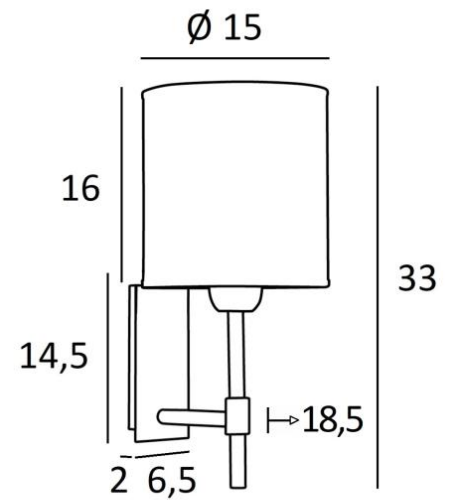

NECTANEBO 1 cyl

NECTANEBO 1 in brushed bronze with lampshade Arrow Casamance (fabric from category 4)

NECTANEBO 1 cyl is a wall light with a round cylindrical lampshade

Its classic appearance has been revised to give her a modern and contemporary touch. Its sober and simple design is no stranger to this metamorphosis which brings her presence and harmony. For the lampshade, which will create a warm atmosphere and a beautiful brightness, we suggest you to choose between many materials and colours. This will allow you to better integrate her into your decoration. This beautiful wall light is made of brass and is available in several remarkable finishes. There is a larger model, see [NECTANEBO 2 o](#)

OVERALL SIZES

H33cm L15cm |→18,5cm

BASE

Plate: 6,5 x 14,5cm Box: 4,5 x 12,5 x 2cm

TECHNICAL DATA

One E27 fitting with ring. Dimmable wall light

A fixing plate for the wall box ([plan in PDF](#))

AVAILABLE METAL FINISHES AND CODES

28 - Light bronze - 1135 028

29 - Brushed bronze - 1135 029

LAMPSHADE : SIZES & CODE

Ø15 - 15 - 16cm

Code: 1204 + fabric code

We propose more than 180 fabrics/materials/colors for lampshades