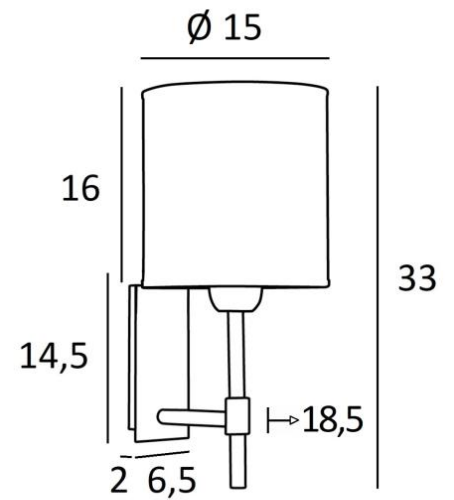

## NECTANEBO 1 cyl

NECTANEBO 1 in brushed bronze with lampshade Arrow Casamance (fabric from category 4)

**NECTANEBO 1 cyl** is a wall light with a round cylindrical lampshade

Its classic appearance has been revised to give her a modern and contemporary touch. Its sober and simple design is no stranger to this metamorphosis which brings her presence and harmony. For the lampshade, which will create a warm atmosphere and a beautiful brightness, we suggest you to choose between many materials and colours. This will allow you to better integrate her into your decoration. This beautiful wall light is made of brass and is available in several remarkable finishes. There is a larger model, see [NECTANEBO 2 o](#)

### OVERALL SIZES

H33cm L15cm |→18,5cm

### BASE

Plate: 6,5 x 14,5cm Box: 4,5 x 12,5 x 2cm

### LAMPSHADE : SIZES & CODE

Ø15 - 15 - 16cm

Code: 1204 + fabric code

We propose more than 180 fabrics/materials/colors for lampshades

**LIGHTING COLLECTION**