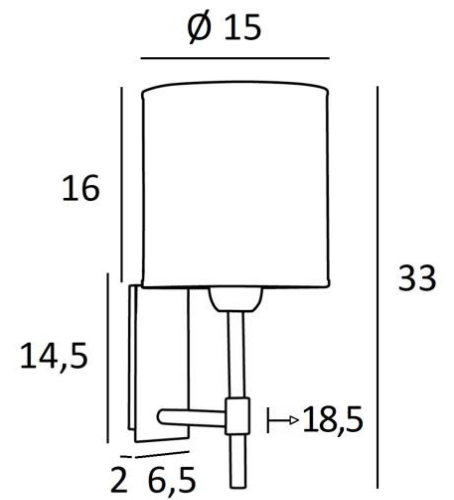

NECTANEBO 1 cyl

NECTANEBO 1 in brushed bronze with lampshade Arrow Casamance (fabric from category 4)

NECTANEBO 1 cyl is a wall light with a round cylindrical lampshade

Its classic appearance has been revised to give her a modern and contemporary touch. Its sober and simple design is no stranger to this metamorphosis which brings her presence and harmony. For the lampshade, which will create a warm atmosphere and a beautiful brightness, we suggest you to choose between many materials and colours. This will allow you to better integrate her into your decoration. This beautiful wall light is made of brass and is available in several remarkable finishes. There is a larger model, see [NECTANEBO 2 o](#)

OVERALL SIZES

H33cm L15cm |→18,5cm

BASE

Plate: 6,5 x 14,5cm Box: 4,5 x 12,5 x 2cm

TECHNICAL DATA

One E27 fitting with ring. Dimmable wall light

A fixing plate for the wall box ([plan in PDF](#))

AVAILABLE METAL FINISHES AND CODES

28 - Light bronze - 1135 028

29 - Brushed bronze - 1135 029

32 - Brushed chrome - 1135 032

LAMPSHADE : SIZES & CODE

Ø15 - 15 - 16cm

Code: 1204 + fabric code

We propose more than 150 materials/colors for lampshades.