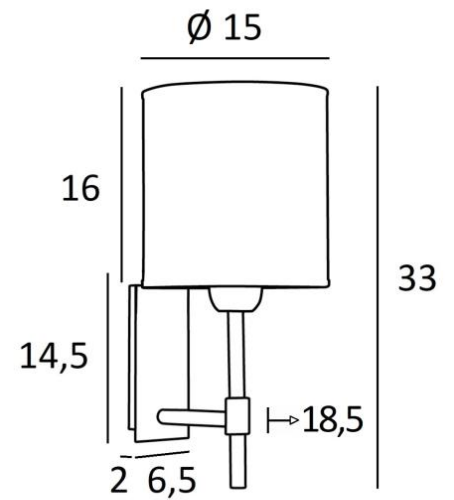

NECTANEBO 1 cyl

NECTANEBO 1 in brushed bronze with lampshade Arrow Casamance (fabric from category 4)

NECTANEBO 1 cyl is a wall light with a round cylindrical lampshade

Its classic appearance has been revised to give her a modern and contemporary touch. Its sober and simple design is no stranger to this metamorphosis which brings her presence and harmony. For the lampshade, which will create a warm atmosphere and a beautiful brightness, we suggest you to choose between many materials and colours. This will allow you to better integrate her into your decoration. This beautiful wall light is made of brass and is available in several remarkable finishes. There is a larger model, see [NECTANEBO 2 o](#)

OVERALL SIZES

H33cm L15cm |→18,5cm

BASE

Plate: 6,5 x 14,5cm Box: 4,5 x 12,5 x 2cm

TECHNICAL DATA

One E27 fitting with ring. Dimmable wall light

A fixing plate for the wall box ([plan in PDF](#))

AVAILABLE METAL FINISHES AND CODES

28 - Light bronze - 1135 028

29 - Brushed bronze - 1135 029

33 - Brushed nickel - 1135 033

LAMPSHADE : SIZES & CODE

Ø15 - 15 - 16cm

Code: 1204 + fabric code

We propose more than 180 fabrics/materials/colors for lampshades