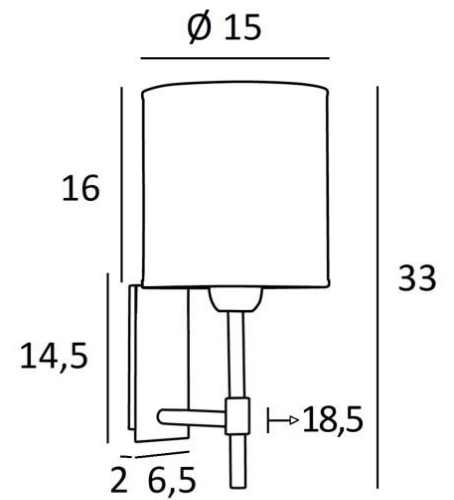

## NECTANEBO 1 cyl

NECTANEBO 1 in brushed bronze with lampshade Arrow Casamance (fabric from category 4)

**NECTANEBO 1 cyl** is a wall light with a round cylindrical lampshade

Its classic appearance has been revised to give her a modern and contemporary touch. Its sober and simple design is no stranger to this metamorphosis which brings her presence and harmony. For the lampshade, which will create a warm atmosphere and a beautiful brightness, we suggest you to choose between many materials and colours. This will allow you to better integrate her into your decoration. This beautiful wall light is made of brass and is available in several remarkable finishes. There is a larger model, see [NECTANEBO 2 o](#)

### OVERALL SIZES

H33cm L15cm |→18,5cm

### BASE

Plate: 6,5 x 14,5cm Box: 4,5 x 12,5 x 2cm

### LAMPSHADE : SIZES & CODE

Ø15 - 15 - 16cm

Code: 1204 + fabric code

We propose more than 180 fabrics/materials/colors for lampshades