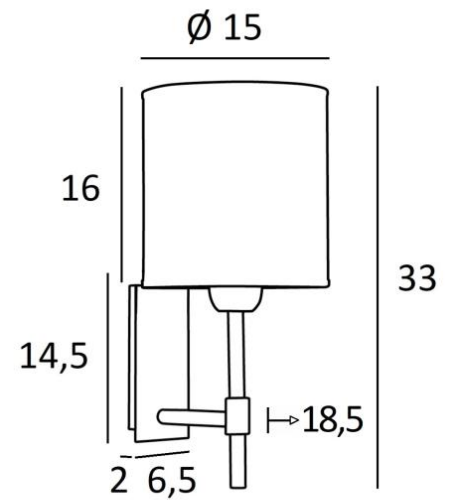

NECTANEBO 1 cyl

NECTANEBO 1 in brushed bronze with lampshade Arrow Casamance (fabric from category 4)

NECTANEBO 1 cyl is a wall light with a round cylindrical lampshade

Its classic appearance has been revised to give her a modern and contemporary touch. Its sober and simple design is no stranger to this metamorphosis which brings her presence and harmony. For the lampshade, which will create a warm atmosphere and a beautiful brightness, we suggest you to choose between many materials and colours. This will allow you to better integrate her into your decoration. This beautiful wall light is made of brass and is available in several remarkable finishes. There is a larger model, see [NECTANEBO 2 o](#)

OVERALL SIZES

H33cm L15cm |→18,5cm

BASE

Plate: 6,5 x 14,5cm Box: 4,5 x 12,5 x 2cm

TECHNICAL DATA

One E27 fitting with ring. Dimmable wall light

A fixing plate for the wall box ([plan in PDF](#))

AVAILABLE METAL FINISHES AND CODES

28 - Light bronze - 1135 028

29 - Brushed bronze - 1135 029

32 - Brushed chrome - 1135 032

LAMPSHADE : SIZES & CODE

Ø15 - 15 - 16cm

Code: 1204 + fabric code

We propose more than 180 fabrics/materials/colors for lampshades