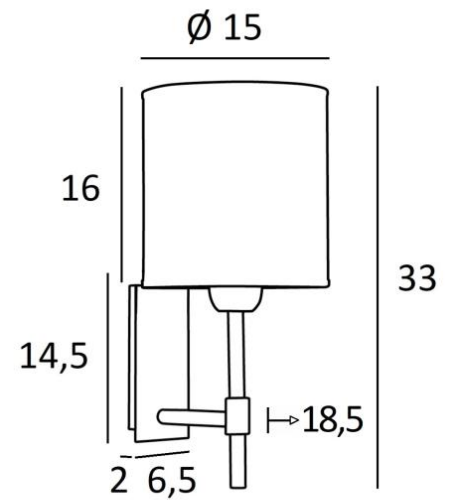

NECTANEBO 1 cyl

NECTANEBO 1 in brushed bronze with lampshade Arrow Casamance (fabric from category 4)

NECTANEBO 1 cyl is a wall light with a round cylindrical lampshade

Its classic appearance has been revised to give her a modern and contemporary touch. Its sober and simple design is no stranger to this metamorphosis which brings her presence and harmony For the lampshade, which will create a warm atmosphere and a beautiful brightness, we suggest you to choose between many materials and colors This will allow you to better integrate her into your decoration This beautiful wall light is made of brass and is available in several remarkable finishes There is a larger model, see [NECTANEBO 2 o](#)

OVERALL SIZES

H33cm L15cm |→18,5cm

BASE

Plate : 6,5 x 14,5cm

Box : 4,5 x 12,5 x 2cm

TECHNICAL DATA

One E27 fitting with ring

Dimmable wall light

A fixing plate for the wall box ([plan in PDF](#))

AVAILABLE METAL FINISHES AND CODES

28 - Light bronze - 1135 028

29 - Brushed bronze - 1135 029

LAMPSHADE : SIZES & CODE

Ø15 - 15 - 16cm

Code: 1204 + fabric code