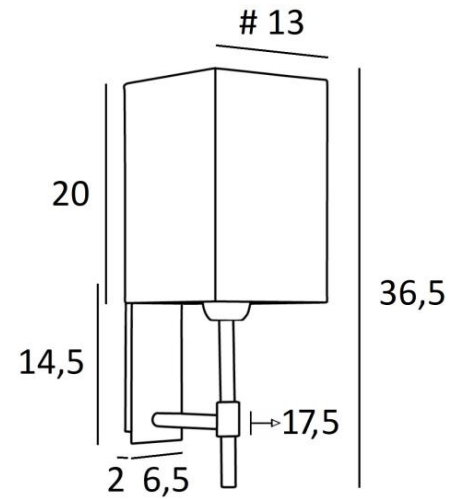

NECTANEBO 1

NECTANEBO 1 in brushed bronze with lampshade in Palmier Polka
(material from category 5)

NECTANEBO 1 # is a wall light with a square lampshade

Its classic appearance has been revised to give her a modern and contemporary touch. Its sober and simple design is no stranger to this metamorphosis which brings her presence and harmony
For the lampshade, which will create a warm atmosphere and a beautiful brightness, we suggest you to choose between many materials and colors This will allow you to better integrate her into your decoration
This beautiful wall light is made of brass and is available in several remarkable finishes

There is a larger model, see [NECTANEBO 2 o](#)

OVERALL SIZES

H36,5cm L13cm |→17,5cm

BASE

Plate: 6,5 x 14,5cm Box: 4,5 x 12,5 x 2cm

TECHNICAL DATA

One E27 fitting with ring. Dimmable wall light

A fixing plate for the wall box ([plan in PDF](#))

AVAILABLE METAL FINISHES AND CODES

28 - Light bronze - 1135 028

29 - Brushed bronze - 1135 029

32 - Brushed chrome - 1135 032

LAMPSHADE : SIZES & CODE

#13 - 13 - 20cm

Code: 1335 + fabric code

We propose more than 180 fabrics/materials/colors for lampshades