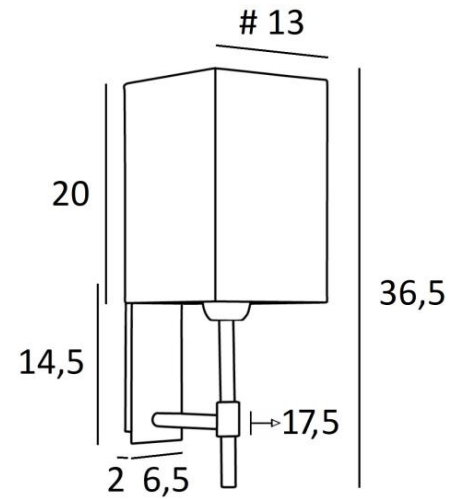

## NECTANEBO 1 #

NECTANEBO 1 in brushed bronze with lampshade in Palmier Polka  
(material from category 5)

**NECTANEBO 1 #** is a wall light with a square lampshade

Its classic appearance has been revised to give her a modern and contemporary touch. Its sober and simple design is no stranger to this metamorphosis which brings her presence and harmony  
For the lampshade, which will create a warm atmosphere and a beautiful brightness, we suggest you to choose between many materials and colors This will allow you to better integrate her into your decoration  
This beautiful wall light is made of brass and is available in several remarkable finishes

### OVERALL SIZES

H36,5cm L13cm |→17,5cm

### BASE

Plate: 6,5 x 14,5cm Box: 4,5 x 12,5 x 2cm