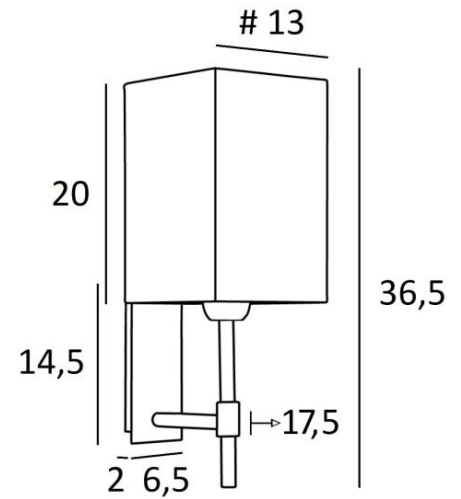

NECTANEBO 1

NECTANEBO 1 in brushed bronze with lampshade in Palmier Polka
(material from category 5)

NECTANEBO 1 # is a wall light with a square lampshade

Its classic appearance has been revised to give her a modern and contemporary touch. Its sober and simple design is no stranger to this metamorphosis which brings her presence and harmony
For the lampshade, which will create a warm atmosphere and a beautiful brightness, we suggest you to choose between many materials and colors This will allow you to better integrate her into your decoration
This beautiful wall light is made of brass and is available in several remarkable finishes

There is a larger model, see [NECTANEBO 2 o](#)

OVERALL SIZES

H36,5cm L13cm |→17,5cm

BASE

Plate : 6,5 x 14,5cm

Box : 4,5 x 12,5 x 2cm

TECHNICAL DATA

One E27 fitting with ring

Dimmable wall light

A fixing plate for the wall box ([plan in PDF](#))

AVAILABLE METAL FINISHES AND CODES

28 - Light bronze - 1135 028

29 - Brushed bronze - 1135 029

LAMPSHADE : SIZES & CODE

#13 - 13 - 20cm