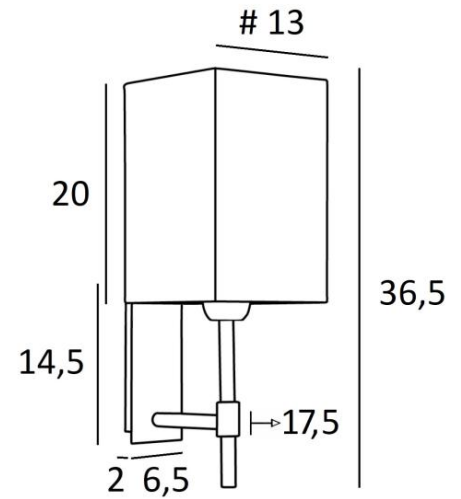

NECTANEBO 1

NECTANEBO 1 in brushed bronze with lampshade in Palmier Polka
(material from category 5)

NECTANEBO 1 # is a wall light with a square lampshade

Its classic appearance has been revised to give her a modern and contemporary touch. Its sober and simple design is no stranger to this metamorphosis which brings her presence and harmony
For the lampshade, which will create a warm atmosphere and a beautiful brightness, we suggest you to choose between many materials and colors This will allow you to better integrate her into your decoration
This beautiful wall light is made of brass and is available in several remarkable finishes

There is a larger model, see [NECTANEBO 2 o](#)

OVERALL SIZES

H36,5cm L13cm |→17,5cm

BASE

Plate: 6,5 x 14,5cm Box: 4,5 x 12,5 x 2cm

TECHNICAL DATA

One E27 fitting with ring. Dimmable wall light

A fixing plate for the wall box ([plan in PDF](#))

AVAILABLE METAL FINISHES AND CODES

28 - Light bronze - 1135 028

29 - Brushed bronze - 1135 029

33 - Brushed nickel - 1135 033

LAMPSHADE : SIZES & CODE

#13 - 13 - 20cm

Code: 1335 + fabric code

We propose more than 180 fabrics/materials/colors for lampshades