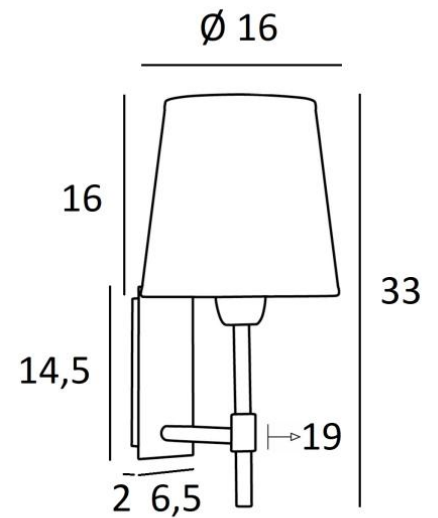

NECTANEBO 1 o

NECTANEBO 1 in brushed bronze with lampshade in Stone Granit
(fabric from category 4)

NECTANEBO 1 o is a wall light with a round conical lampshade

Its classic appearance has been revised to give her a modern and contemporary touch. Its sober and simple design is no stranger to this metamorphosis which brings her presence and harmony
For the lampshade, which will create a warm atmosphere and a beautiful brightness, we suggest you to choose between many materials and colours This will allow you to better integrate her into your decoration

This beautiful wall light is made of brass and is available in several remarkable finishes

There is a larger model, see [NECTANEBO 2 o](#)

OVERALL SIZES

H33cm L16cm |→19cm

BASE

Plate : 6,5 x 14,5cm Box : 4,5 x 12,5 x 2cm

TECHNICAL DATA

One E27 fitting with ring. Dimmable wall light

A fixing plate for the wall box ([plan in PDF](#))

AVAILABLE METAL FINISHES AND CODES

28 - Light bronze - 1135 028

29 - Brushed bronze - 1135 029

32 - Brushed chrome - 1135 032

LAMPSHADE : SIZES & CODE

Ø12 - 16 - 16cm

Code: 1102 + fabric code

We propose more than 150 materials/colors for lampshades.

LIGHTING COLLECTION