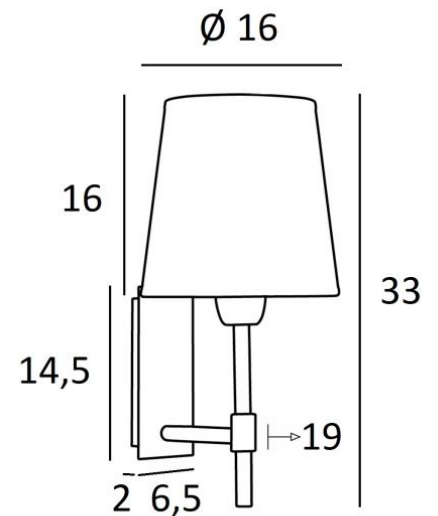

NECTANEBO 1 o

NECTANEBO 1 in brushed bronze with lampshade in Stone Granit
(fabric from category 4)

NECTANEBO 1 o is a wall light with a round conical lampshade

Its classic appearance has been revised to give her a modern and contemporary touch. Its sober and simple design is no stranger to this metamorphosis which brings her presence and harmony
For the lampshade, which will create a warm atmosphere and a beautiful brightness, we suggest you to choose between many materials and colours This will allow you to better integrate her into your decoration

This beautiful wall light is made of brass and is available in several remarkable finishes

There is a larger model, see [NECTANEBO 2 o](#)

OVERALL SIZES

H33cm L16cm |→19cm

BASE

Plate : 6,5 x 14,5cm Box : 4,5 x 12,5 x 2cm

TECHNICAL DATA

One E27 fitting with ring. Dimmable wall light

A fixing plate for the wall box ([plan in PDF](#))

AVAILABLE METAL FINISHES AND CODES

28 - Light bronze - 1135 028

29 - Brushed bronze - 1135 029

32 - Brushed chrome - 1135 032

LAMPSHADE : SIZES & CODE

Ø12 - 16 - 16cm

Code: 1102 + fabric code

We propose more than 180 fabrics/materials/colors for lampshades

LIGHTING COLLECTION