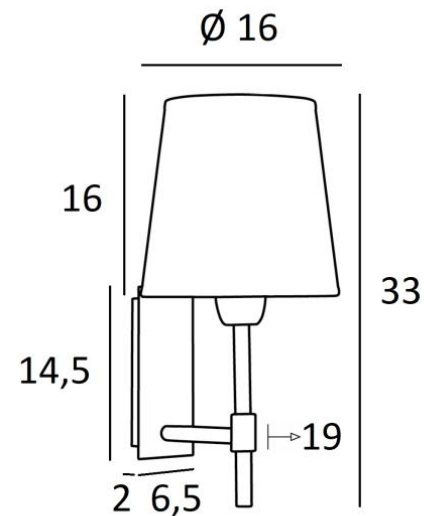

NECTANEBO 1 o

NECTANEBO 1 in brushed bronze with lampshade in Stone Granit
(fabric from category 4)

NECTANEBO 1 o is a wall light with a round conical lampshade

Its classic appearance has been revised to give her a modern and contemporary touch. Its sober and simple design is no stranger to this metamorphosis which brings her presence and harmony
For the lampshade, which will create a warm atmosphere and a beautiful brightness, we suggest you to choose between many materials and colours This will allow you to better integrate her into your decoration

This beautiful wall light is made of brass and is available in several remarkable finishes

There is a larger model, see [NECTANEBO 2 o](#)

OVERALL SIZES

H33cm L16cm |→19cm

BASE

Plate : 6,5 x 14,5cm Box : 4,5 x 12,5 x 2cm

TECHNICAL DATA

One E27 fitting with ring. Dimmable wall light

A fixing plate for the wall box ([plan in PDF](#))

AVAILABLE METAL FINISHES AND CODES

28 - Light bronze - 1135 028

29 - Brushed bronze - 1135 029

32 - Brushed chrome - 1135 032

LAMP SHADE : SIZES & CODE

Ø12 - 16 - 16cm

Code: 1102 + fabric code

We propose more than 180 fabrics/materials/colors for lampshades

LIGHTING COLLECTION