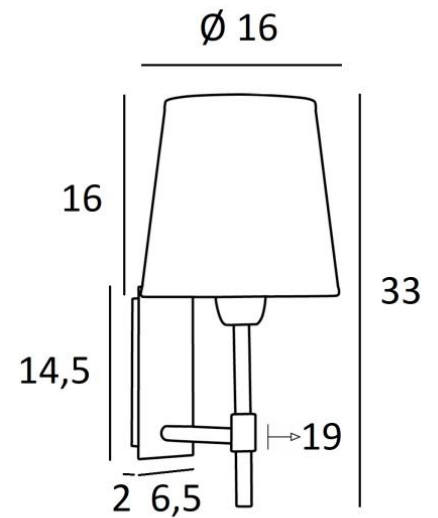

NECTANEBO 1 o

NECTANEBO 1 in brushed bronze with lampshade in Stone Granit
(fabric from category 4)

NECTANEBO 1 o is a wall light with a round conical lampshade

Its classic appearance has been revised to give her a modern and contemporary touch. Its sober and simple design is no stranger to this metamorphosis which brings her presence and harmony For the lampshade, which will create a warm atmosphere and a beautiful brightness, we suggest you to choose between many materials and colours This will allow you to better integrate her into your decoration. This wall light is made of brass and is available in several remarkable finishes There is a larger model, see [NECTANEBO 2 o](#)

OVERALL SIZES

H33cm L16cm |→19cm

BASE

Plate : 6,5 x 14,5cm Box : 4,5 x 12,5 x 2cm

TECHNICAL DATA

One E27 fitting with ring. Dimmable wall light

A fixing plate for the wall box ([plan in PDF](#))

AVAILABLE METAL FINISHES AND CODES

28 - Light bronze - 1135 028

29 - Brushed bronze - 1135 029

33 - Brushed nickel - 1135 033

LAMPSHADE : SIZES & CODE

Ø12 - 16 - 16cm

Code: 1102 + fabric code

We propose more than 180 fabrics/materials/colors for lampshades