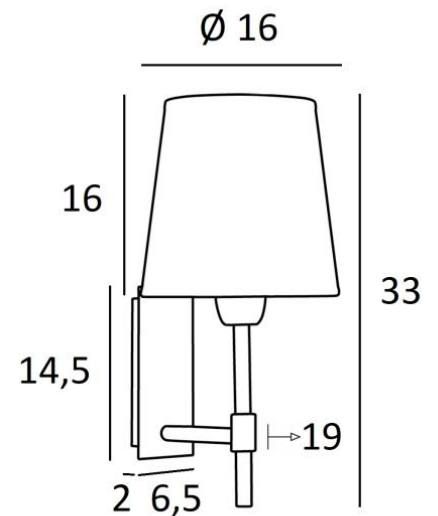

NECTANEBO 1 o

NECTANEBO 1 in brushed bronze with lampshade in Stone Granit
(fabric from category 4)

NECTANEBO 1 o is a wall light with a round conical lampshade

Its classic appearance has been revised to give her a modern and contemporary touch. Its sober and simple design is no stranger to this metamorphosis which brings her presence and harmony
For the lampshade, which will create a warm atmosphere and a beautiful brightness, we suggest you to choose between many materials and colors This will allow you to better integrate her into your decoration
This beautiful wall light is made of brass and is available in several remarkable finishes

There is a larger model, see [NECTANEBO 2 o](#)

OVERALL SIZES

H33cm L16cm |→19cm

BASE

Plate : 6,5 x 14,5cm

Box : 4,5 x 12,5 x 2cm

TECHNICAL DATA

One E27 fitting with ring

Dimmable wall light

A fixing plate for the wall box ([plan in PDF](#))

AVAILABLE METAL FINISHES AND CODES

28 - Light bronze - 1135 028

29 - Brushed bronze - 1135 029

LAMPSHADE : SIZES & CODE

Ø12 - 16 - 16cm