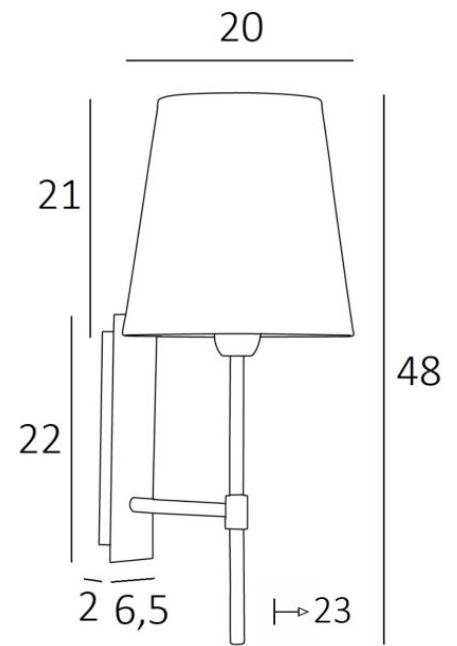

NECTANEBO 2 o

NECTANEBO 2 in brushed bronze with lampshade in Chinette Ivoire (fabric from category 0)

NECTANEBO 2 o is a large wall light with a round conical lampshade

Its classic appearance has been revised to give her a modern and contemporary touch. Its sober and simple design is no stranger to this metamorphosis which brings her presence and harmony. For the lampshade, which will create a warm atmosphere and a beautiful brightness, we suggest you to choose between many materials and colours This will allow you to better integrate her into your decoration. This beautiful wall light is made of brass and is available in several remarkable finishes. There is a smaller model, see [NECTANEBO 1 o](#)

OVERALL SIZES

H48cm L20cm |→23cm

BASE

Plate: 6,5 x 22cm Box: 4,5 x 19 x 2cm

TECHNICAL DATA

One E27 fitting with ring. Dimmable wall light

A fixing plate for the wall box ([plan in PDF](#))

AVAILABLE METAL FINISHES AND CODES

28 - Light bronze - 1136 028

29 - Brushed bronze - 1136 029

32 - Brushed chrome - 1136 032

LAMPSHADE : SIZES & CODE

Ø14 - 20 - 21cm

Code: 1136 + fabric code

We propose more than 180 fabrics/materials/colors for lampshades