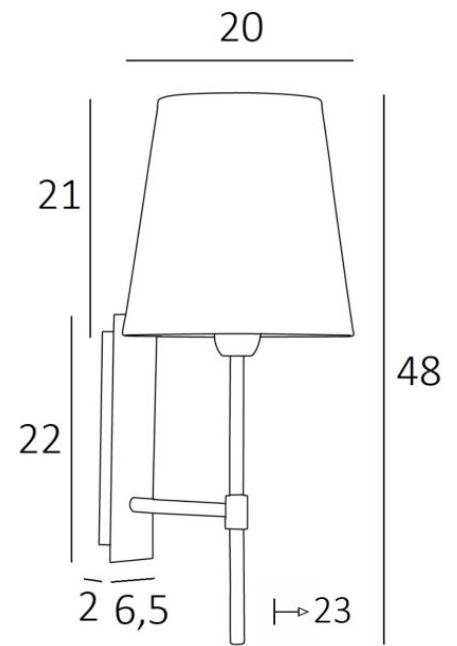

## NECTANEBO 2 o

NECTANEBO 2 in brushed bronze with lampshade in Chinette Ivoire (fabric from category 0)

**NECTANEBO 2 o** is a large wall light with a round conical lampshade

Its classic appearance has been revised to give her a modern and contemporary touch. Its sober and simple design is no stranger to this metamorphosis which brings her presence and harmony. For the lampshade, which will create a warm atmosphere and a beautiful brightness, we suggest you to choose between many materials and colours This will allow you to better integrate her into your decoration. This beautiful wall light is made of brass and is available in several remarkable finishes. There is a smaller model, see [NECTANEBO 1 o](#)

### OVERALL SIZES

H48cm L20cm |→23cm

### BASE

Plate: 6,5 x 22cm Box: 4,5 x 19 x 2cm

### LAMPSHADE : SIZES & CODE

Ø14 - 20 - 21cm

Code: 1136 + fabric code

We propose more than 180 fabrics/materials/colors for lampshades