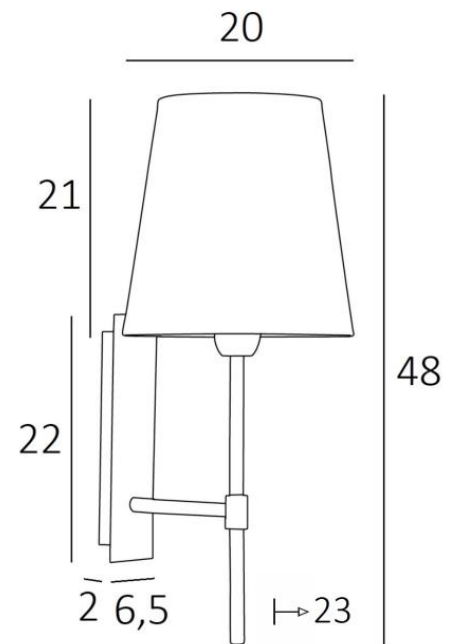

NECTANEBO 2 o

NECTANEBO 2 in brushed bronze with lampshade in Chinette Ivoire
(fabric from category 0)

NECTANEBO 2 o is a large wall light with a round conical lampshade

Its classic appearance has been revised to give her a modern and contemporary touch. Its sober and simple design is no stranger to this metamorphosis which brings her presence and harmony
For the lampshade, which will create a warm atmosphere and a beautiful brightness, we suggest you to choose between many materials and colors This will allow you to better integrate her into your decoration
This beautiful wall light is made of brass and is available in several remarkable finishes

There is a smaller model, see [NECTANEBO 1 o](#)

OVERALL SIZES

H48cm L20cm |→23cm

BASE

Plate : 6,5 x 22cm

Box : 4,5 x 19 x 2cm

TECHNICAL DATA

One E27 fitting with ring

Dimmable wall light

A fixing plate for the wall box ([plan in PDF](#))

AVAILABLE METAL FINISHES AND CODES

28 - Light bronze - 1136 028

29 - Brushed bronze - 1136 029

LAMPSHADE : SIZES & CODE

Ø14 - 20 - 21cm