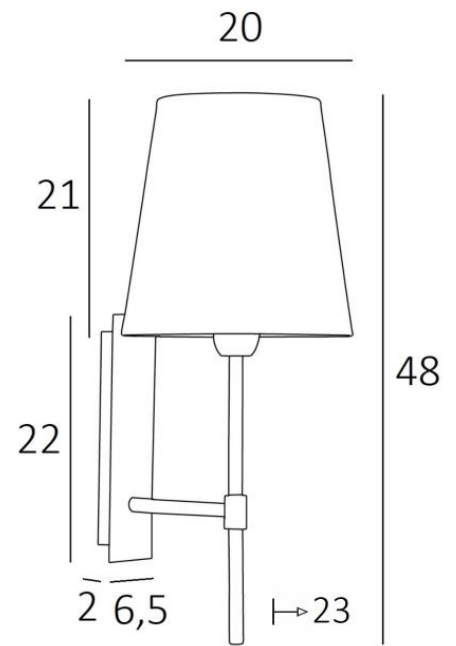

## NECTANEBO 2 o

NECTANEBO 2 in brushed bronze with lampshade in Chinette Ivoire (fabric from category 0)

**NECTANEBO 2 o** is a large wall light with a round conical lampshade

Its classic appearance has been revised to give her a modern and contemporary touch. Its sober and simple design is no stranger to this metamorphosis which brings her presence and harmony. For the lampshade, which will create a warm atmosphere and a beautiful brightness, we suggest you to choose between many materials and colours This will allow you to better integrate her into your decoration. This beautiful wall light is made of brass and is available in several remarkable finishes. There is a smaller model, see [NECTANEBO 1 o](#)

### OVERALL SIZES

H48cm L20cm |→23cm

### BASE

Plate: 6,5 x 22cm Box: 4,5 x 19 x 2cm

### LAMPSHADE : SIZES & CODE

Ø14 - 20 - 21cm

Code: 1136 + fabric code

We propose more than 180 fabrics/materials/colors for lampshades