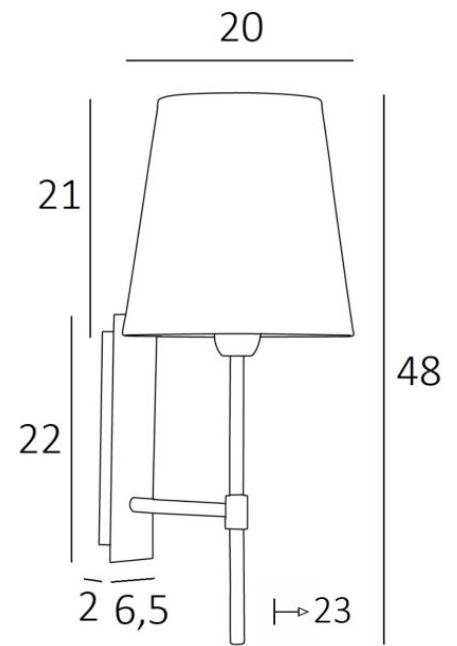

NECTANEBO 2 o

NECTANEBO 2 in brushed bronze with lampshade in Chinette Ivoire (fabric from category 0)

NECTANEBO 2 o is a large wall light with a round conical lampshade

Its classic appearance has been revised to give her a modern and contemporary touch. Its sober and simple design is no stranger to this metamorphosis which brings her presence and harmony. For the lampshade, which will create a warm atmosphere and a beautiful brightness, we suggest you to choose between many materials and colours This will allow you to better integrate her into your decoration. This beautiful wall light is made of brass and is available in several remarkable finishes. There is a smaller model, see [NECTANEBO 1 o](#)

OVERALL SIZES

H48cm L20cm |→23cm

BASE

Plate: 6,5 x 22cm Box: 4,5 x 19 x 2cm

TECHNICAL DATA

One E27 fitting with ring. Dimmable wall light

A fixing plate for the wall box ([plan in PDF](#))

AVAILABLE METAL FINISHES AND CODES

28 - Light bronze - 1136 028

29 - Brushed bronze - 1136 029

32 - Brushed chrome - 1136 032

LAMPSHADE : SIZES & CODE

Ø14 - 20 - 21cm

Code: 1136 + fabric code

We propose more than 150 materials/colors for lampshades.