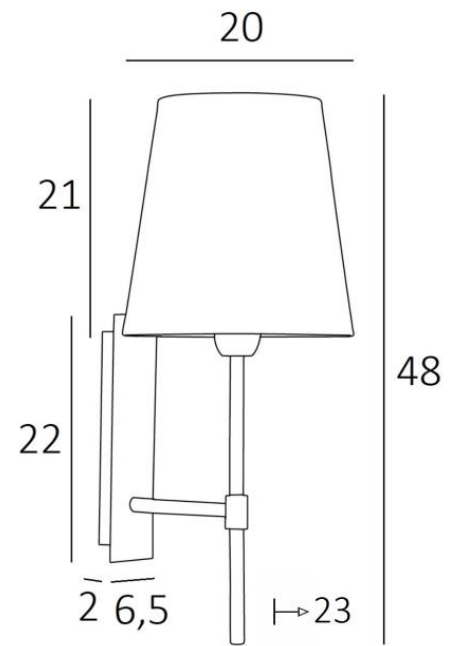

NECTANEBO 2 o

NECTANEBO 2 in brushed bronze with lampshade in Chinette Ivoire (fabric from category 0)

NECTANEBO 2 o is a large wall light with a round conical lampshade

Its classic appearance has been revised to give her a modern and contemporary touch. Its sober and simple design is no stranger to this metamorphosis which brings her presence and harmony. For the lampshade, which will create a warm atmosphere and a beautiful brightness, we suggest you to choose between many materials and colours This will allow you to better integrate her into your decoration. This beautiful wall light is made of brass and is available in several remarkable finishes. There is a smaller model, see [NECTANEBO 1 o](#)

OVERALL SIZES

H48cm L20cm |→23cm

BASE

Plate: 6,5 x 22cm Box: 4,5 x 19 x 2cm

TECHNICAL DATA

One E27 fitting with ring. Dimmable wall light

A fixing plate for the wall box ([plan in PDF](#))

AVAILABLE METAL FINISHES AND CODES

28 - Light bronze - 1136 028

29 - Brushed bronze - 1136 029

33 - Brushed nickel - 1136 033

LAMPSHADE : SIZES & CODE

Ø14 - 20 - 21cm

Code: 1136 + fabric code

We propose more than 180 fabrics/materials/colors for lampshades