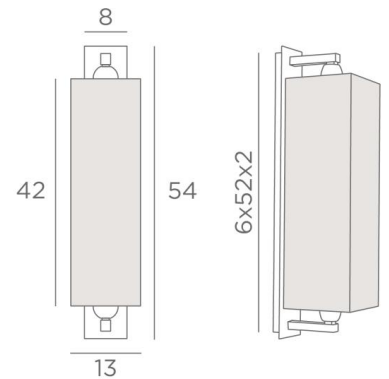

KHONSOU

KHONSOU in brushed chrome (option) with lampshade in Chinette Ivoire (fabric from category 0)

An elegant presence on the wall

A beautiful square lampshade, illuminated from above and below. Very decorative and very bright thanks to this double lighting, **KHONSOU #** is an imposing wall light which distinguishes itself by a contemporary touch, brought by a pure and timeless design

OVERALL SIZES

H54cm L13cm |→17cm

BASE

Plate : 8 x 54cm

Box : 6 x 52 x 2cm

TECHNICAL DATA

Two E27 fittings with ring

Dimmable wall light

A fixing plate for the wall box ([plan in PDF](#))

AVAILABLE METAL FINISHES AND CODES

28 - Light bronze - 1251 028

29 - Brushed bronze - 1251 029

LAMPSHADE : SIZES & CODE

#13 - 42cm

Code: 1252 + fabric code