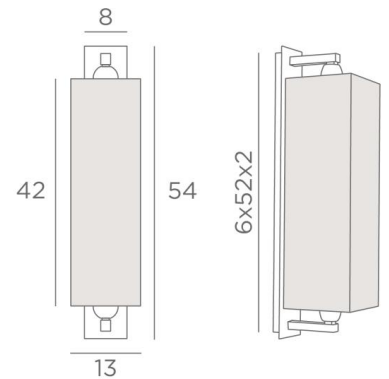

## KHONSOU #

KHONSOU in brushed chrome (option) with lampshade in Chinette Ivoire (fabric from category 0)

An elegant presence on the wall

A beautiful square lampshade, illuminated from above and below. Very decorative and very bright thanks to this double lighting, **KHONSOU #** is an imposing wall light which distinguishes itself by a contemporary touch, brought by a pure and timeless design

### OVERALL SIZES

H54cm L13cm |→17cm

### BASE

Plate : 8 x 54cm

Box : 6 x 52 x 2cm