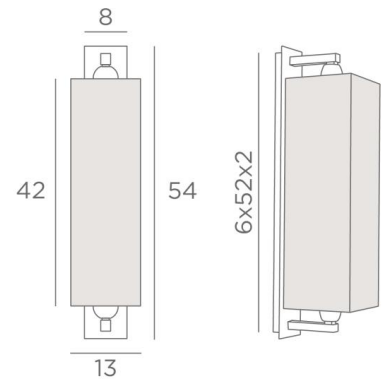

KHONSOU

KHONSOU in brushed chrome (option) with lampshade in Chinette Ivoire (fabric from category 0)

An elegant presence on the wall

A beautiful square lampshade, illuminated from above and below. Very decorative and very bright thanks to this double lighting, **KHONSOU #** is an imposing wall light which distinguishes itself by a contemporary touch, brought by a pure and timeless design

OVERALL SIZES

H54cm L13cm |→17cm

BASE

Plate : 8 x 54cm

Box : 6 x 52 x 2cm

TECHNICAL DATA

Two E27 fittings with ring

Dimmable wall light

A fixing plate for the wall box ([plan in PDF](#))

AVAILABLE METAL FINISHES AND CODES

28 - Light bronze - 1251 028

29 - Brushed bronze - 1251 029

LAMPSHADE : SIZES & CODE

#13 - 42cm

Code: 1252 + fabric code