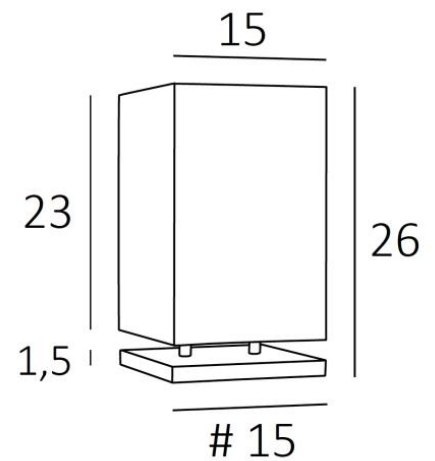

## NAOS 2

NAOS 2 in brushed bronze with lampshade in Jacinthe Naturelle (material from category 5)

**NAOS 2** is a small table light with square lampshade

A nice light ambiance to put in a bookcase or on a shelf

### OVERALL SIZES

H26cm #15cm

### BASE

#15 x 1,5cm

### LAMPSHADE : SIZES & CODE

#15 - 15 - 23cm

Code: 2355 + fabric code

We propose more than 180 fabrics/materials/colors for lampshades