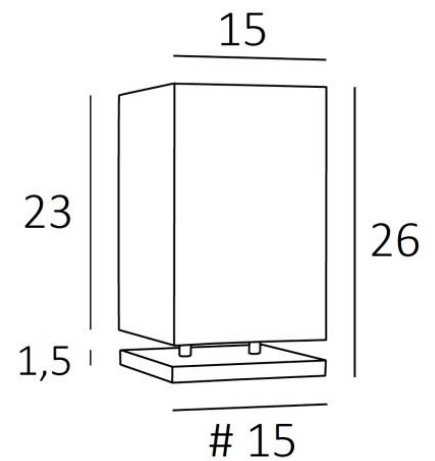

NAOS 2

NAOS 2 in brushed bronze with lampshade in Jacinthe Naturelle (material from category 5)

NAOS 2 is a small table light with square lampshade

A nice light ambiance to put in a bookcase or on a shelf

OVERALL SIZES

H26cm #15cm

BASE

#15 x 1,5cm

TECHNICAL DATA

E27 fitting with ring

Switch on the cable

AVAILABLE METAL FINISHES AND CODES

28 - Light bronze - 2355 028

29 - Brushed bronze - 2355 029

32 - Brushed chrome - 2355 032

LAMPSHADE : SIZES & CODE

#15 - 15 - 23cm

Code: 2355 + fabric code

We propose more than 180 fabrics/materials/colors for lampshades