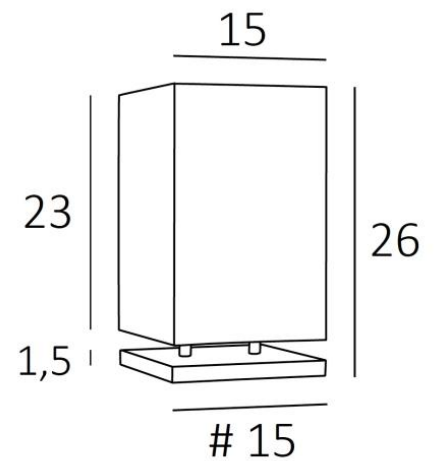

## NAOS 2

NAOS 2 in brushed bronze with lampshade in Jacinthe Naturelle  
(material from category 5)

**NAOS 2** is a small table light with square lampshade

A nice light ambiance to put in a bookcase or on a shelf

### OVERALL SIZES

H26cm #15cm

### BASE

#15 x 1,5cm

### LAMPSHADE : SIZES & CODE

#15 - 15 - 23cm

Code: 2355 + fabric code

We propose more than 180 fabrics/materials/colors for lampshades