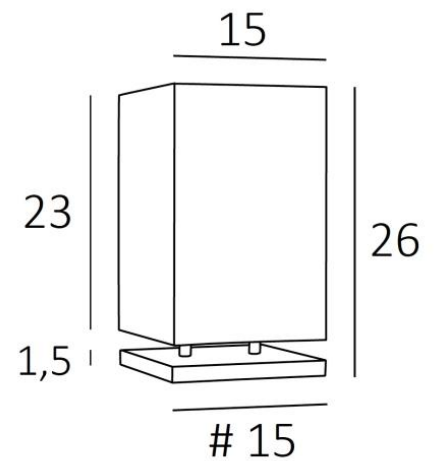

NAOS 2

NAOS 2 in brushed bronze with lampshade in Jacinthe Naturelle (material from category 5)

NAOS 2 is a small table light with square lampshade

A nice light ambiance to put in a bookcase or on a shelf

OVERALL SIZES

H26cm #15cm

BASE

#15 x 1,5cm

TECHNICAL DATA

E27 fitting with ring

Switch on the cable

AVAILABLE METAL FINISHES AND CODES

29 - Brushed bronze - 2355 029

32 - Brushed chrome - 2355 032

LAMPSHADE : SIZES & CODE

#15 - 15 - 23cm

Code: 2355 + fabric code

We propose more than 150 materials/colors for lampshades.