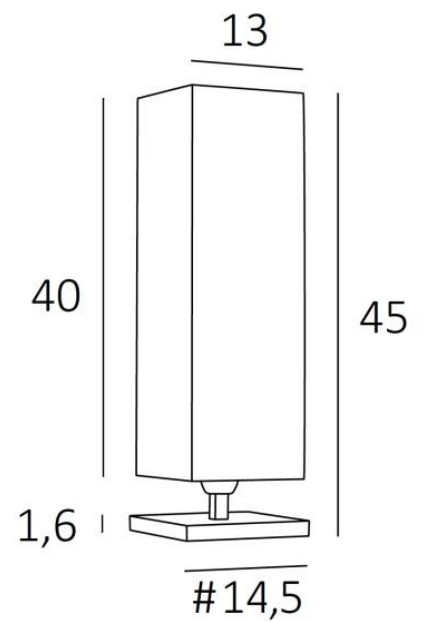

SOBEK

SOBEK in brushed chrome with lampshade in Seta Anthracite (fabric from category 3)

SOBEK is a beautiful high table light

Timeless and with its square lampshade is she sober and contemporary

Elegant, **SOBEK** is beautiful and with a judicious choice of fabric for the square lampshade will she bring a warm and subdued atmosphere

OVERALL SIZES

H45cm #14,5cm

BASE

#14,5 x 1,6cm

TECHNICAL DATA

E27 fitting with ring

Switch on the cable

AVAILABLE METAL FINISHES AND CODES

29 - Brushed bronze - 2376 029

LAMPSHADE : SIZES & CODE

#13 - 13 - 40cm

Code: 2376 + fabric code

We propose more than 150 materials/colors for lampshades.

LIGHTING COLLECTION