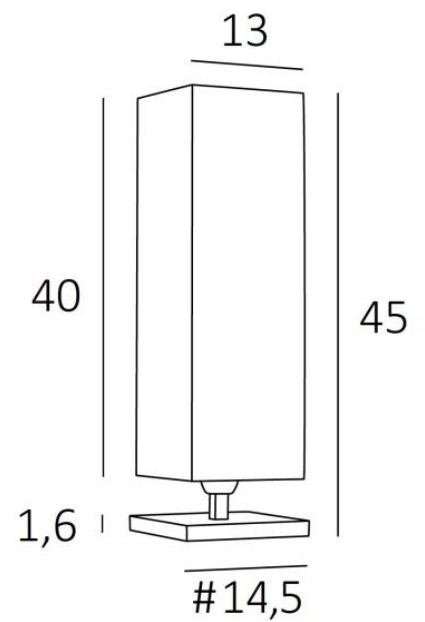

SOBEK

SOBEK in brushed chrome with lampshade in Seta Anthracite (fabric from category 3)

**SOBEK** is a beautiful high table light

Timeless and with its square lampshade is she sober and contemporary

Elegant, **SOBEK** is beautiful and with a judicious choice of fabric for the square lampshade will she bring a warm and subdued atmosphere

#### OVERALL SIZES

H45cm #14,5cm

#### BASE

#14,5 x 1,6cm

#### LAMPSHADE : SIZES & CODE

#13 - 13 - 40cm

Code: 2376 + fabric code

We propose more than 150 materials/colors for lampshades.

**LIGHTING COLLECTION**