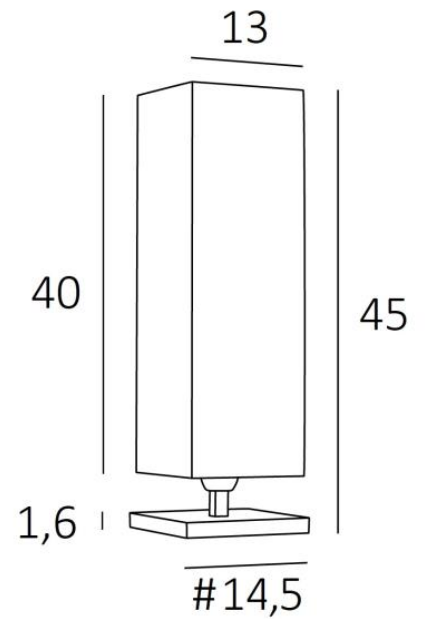

SOBEK

SOBEK in brushed chrome with lampshade in Seta Anthracite (fabric from category 3)

SOBEK is a beautiful high table light

Timeless and with its square lampshade is she sober and contemporary

Elegant, **SOBEK** is beautiful and with a judicious choice of fabric for the square lampshade will she bring a warm and subdued atmosphere

OVERALL SIZES

H45cm #14,5cm

BASE

#14,5 x 1,6cm

TECHNICAL DATA

E27 fitting with ring

Switch on the cable

AVAILABLE METAL FINISHES AND CODES

28 - Light bronze - 2376 028

29 - Brushed bronze - 2376 029

32 - Brushed chrome - 2376 032

LAMPSHADE : SIZES & CODE

#13 - 13 - 40cm

Code: 2376 + fabric code

We propose more than 180 fabrics/materials/colors for lampshades