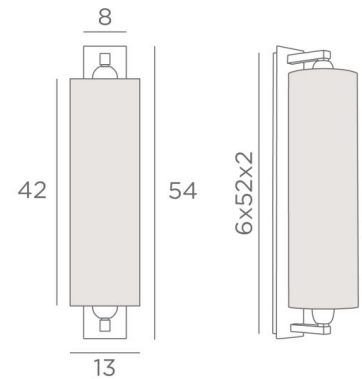

KHONSOU o

KHONSOU in brushed bronze with lampshade in Turda Blond (fabric from category 3)

An elegant presence on the wall

A beautiful round cylindrical lampshade, illuminated from above and below. Very decorative and very bright thanks to this double lighting, **KHONSOU o** is an imposing wall light which distinguishes itself by a contemporary touch, brought by a pure and timeless design

OVERALL SIZES

H54cm L13cm |→17cm

BASE

Plate : 8 x 54cm

Box : 6 x 52 x 2cm

TECHNICAL DATA

Two E27 fittings with ring

Dimmable wall light

A fixing plate for the wall box ([plan in PDF](#))

AVAILABLE METAL FINISHES AND CODES

28 - Light bronze - 1251 028

29 - Brushed bronze - 1251 029

LAMPSHADE : SIZES & CODE

Ø13 - 13 - 42cm

Code: 1251 + fabric code