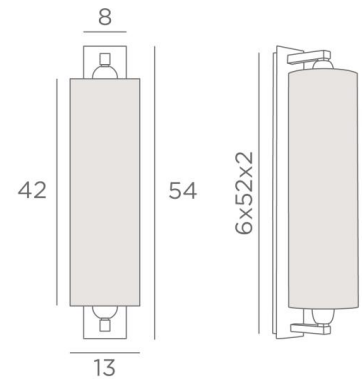

## KHONSOU o

KHONSOU in brushed bronze with lampshade in Turda Blond (fabric from category 3)

An elegant presence on the wall

A beautiful round cylindrical lampshade, illuminated from above and below. Very decorative and very bright thanks to this double lighting, **KHONSOU o** is an imposing wall light which distinguishes itself by a contemporary touch, brought by a pure and timeless design

### OVERALL SIZES

H54cm L13cm |→17cm

### BASE

Plate : 8 x 54cm

Box : 6 x 52 x 2cm

### LAMPSHADE : SIZES & CODE

Ø13 - 13 - 42cm

Code: 1251 + fabric code

We propose more than 180 fabrics/materials/colors for lampshades