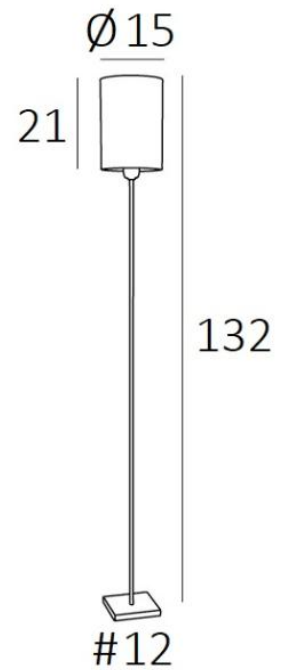

## KAWA 3

KAWA 3 in brushed bronze with lampshade in Parma Cendré (fabric from category 4)

**KAWA** is a beautiful small floor light with cylindrical lampshade  
Elegant and discreet

A lovely floor light like KAWA is much more than just flipping a switch, it is about bringing color and warmth into your home. Choose carefully from our wide range of fabrics or materials to perfectly decorate your lamp and your home

### OVERALL SIZES

H132cm Ø15cm

### BASE

Solid brass base : #12 x 1,5cm

### LAMPSHADE : SIZES & CODE

Ø15 - 15 - 21cm

Code: 3247 + fabric code

We propose more than 180 fabrics/materials/colors for lampshades