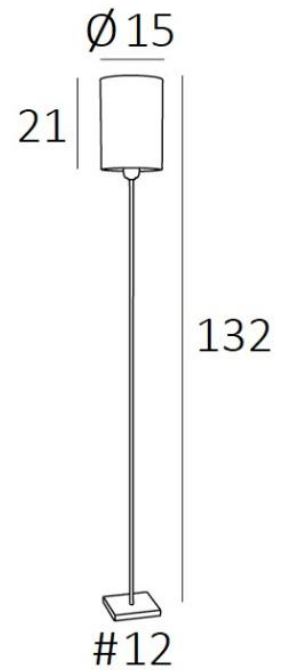

## KAWA 3

KAWA 3 in brushed bronze with lampshade in Parma Cendré (fabric from category 4)

**KAWA** is a beautiful small floor light with cylindrical lampshade  
Elegant and discreet

A lovely floor light like KAWA is much more than just flipping a switch, it is about bringing color and warmth into your home. Choose carefully from our wide range of fabrics or materials to perfectly decorate your lamp and your home

### OVERALL SIZES

H132cm Ø15cm

### BASE

Solid brass base : #12 x 1,5cm

### LAMPSHADE : SIZES & CODE

Ø15 - 15 - 21cm

Code: 3247 + fabric code

We propose more than 150 materials/colors for lampshades.