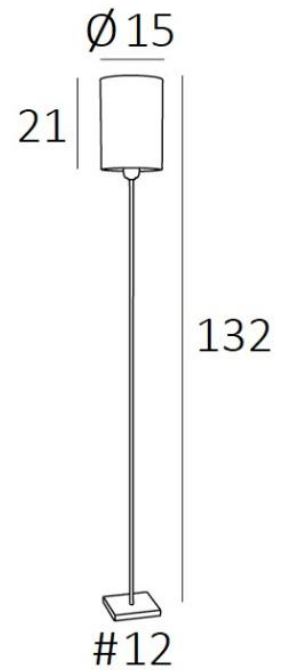

KAWA 3

KAWA 3 in brushed bronze with lampshade in Parma Cendré (fabric from category 4)

KAWA is a beautiful small floor light with cylindrical lampshade
Elegant and discreet

A lovely floor light like KAWA is much more than just flipping a switch, it is about bringing color and warmth into your home. Choose carefully from our wide range of fabrics or materials to perfectly decorate your lamp and your home

There are three table lights, ANOUKIS cyl, that can easily be combined with this floor light

OVERALL SIZES

H132cm Ø15cm

BASE

Solid brass base : #12 x 1,5cm

TECHNICAL DATA

One E27 fitting with ring

A foot switch on the cable (standard)

A foot dimmer on the cable (option)

AVAILABLE METAL FINISHES AND CODES

28 - Light bronze - 3247 028

29 - Brushed bronze - 3247 029

33 - Brushed nickel - 3247 033

LAMPSHADE : SIZES & CODE

Ø15 - 15 - 21cm

Code: 3247 + fabric code