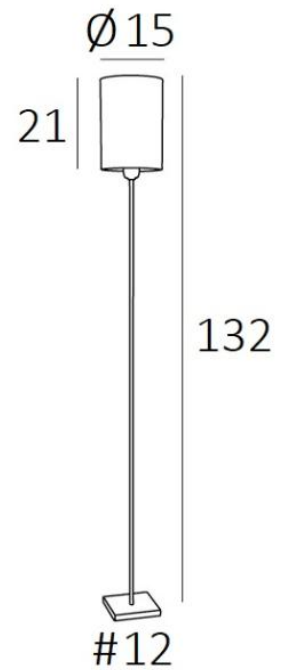

KAWA

KAWA in brushed bronze with lampshade in Parma Cendré (fabric from category 4)

KAWA is a beautiful small floor light with cylindrical lampshade
Elegant and discreet

A lovely floor light like **KAWA** is much more than just flipping a switch, it is about bringing color and warmth into your home. Choose carefully from our wide range of fabrics or materials to perfectly decorate your lamp and your home

There are three table lights, ANOUKIS cyl, that can easily be combined with this floor light

OVERALL SIZES

H132cm Ø15cm

BASE

Solid brass base : #12 x 1,5cm

TECHNICAL DATA

One E27 fitting with ring

A foot switch on the cable (standard)

A foot dimmer on the cable (option)

AVAILABLE METAL FINISHES AND CODES

29 - Brushed bronze - 3247 029

LAMPSHADE : SIZES & CODE

Ø15 - 15 - 21cm

Code: 3247 + fabric code

We propose more than 180 fabrics/materials/colors for lampshades