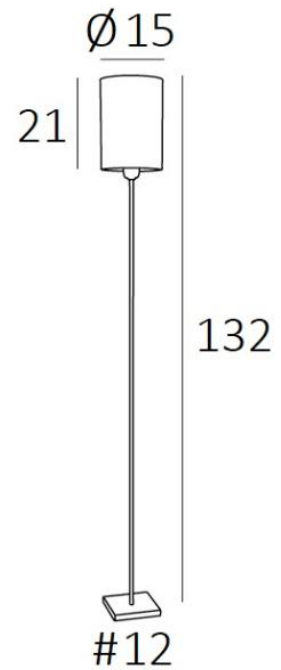

KAWA 3

KAWA 3 in brushed bronze with lampshade in Parma Cendré (fabric from category 4)

KAWA is a beautiful small floor light with cylindrical lampshade
Elegant and discreet

A lovely floor light like KAWA is much more than just flipping a switch, it is about bringing color and warmth into your home. Choose carefully from our wide range of fabrics or materials to perfectly decorate your lamp and your home

There are three table lights, ANOUKIS cyl, that can easily be combined with this floor light

OVERALL SIZES

H132cm Ø15cm

BASE

Solid brass base : #12 x 1,5cm

TECHNICAL DATA

One E27 fitting with ring

A foot switch on the cable (standard)

A foot dimmer on the cable (option)

AVAILABLE METAL FINISHES AND CODES

28 - Light bronze - 3247 028

29 - Brushed bronze - 3247 029

33 - Brushed nickel - 3247 033

LAMPSHADE : SIZES & CODE

Ø15 - 15 - 21cm

Code: 3247 + fabric code