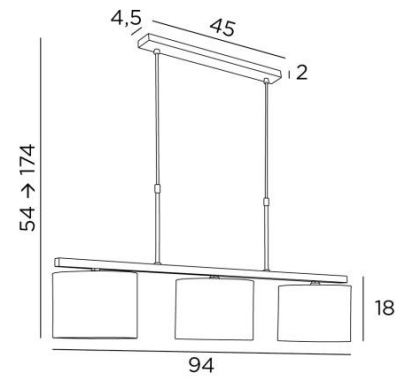

TEFNOUT 3

TEFNOUT 3 in brushed nickel with lampshades in Maille Fumée (fabric from category 1)

A beautiful succession of cylindrical lampshades to place prominently above your table. This suspension will bring elegance and refinement to your interior. With a perfect design and just the right proportions, this luminaire is enriched by a choice of finishes that are more than remarkable

Do not hesitate to install a dimmer switch to enjoy your light at any time

This model is available in two sizes

OVERALL SIZES

H54→174cm L94 x 20cm

BASE : 45 x 4,5 x 2cm

TECHNICAL DATA

Three metal E14 fittings with ring. Dimmable suspension

Hanger length : 94cm

Distance between fittings : 37cm

Distance between tubes : 37cm

Suspension adjustable in height during the installation

On request : longer suspension tubes

A fixing plate for the ceiling base ([plan in PDF](#))

AVAILABLE METAL FINISHES AND CODES

29 - Brushed bronze - 4281 029

33 - Brushed nickel - 4281 033

LAMPSHADE : SIZES & CODE

Ø20 - 20 - 15cm (x3)

Code: 4283 + fabric code

We propose more than 150 materials/colors for lampshades.