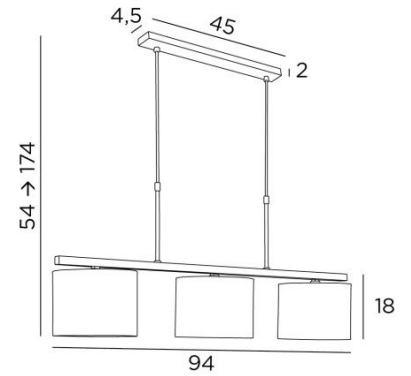

TEFNOUT 3

TEFNOUT 3 in brushed nickel with lampshades in Maille Fumée (fabric from category 1)

A beautiful succession of cylindrical lampshades to place prominently above your table. This suspension will bring elegance and refinement to your interior. With a perfect design and just the right proportions, this luminaire is enriched by a choice of finishes that are more than remarkable

Do not hesitate to install a dimmer switch to enjoy your light at any time

This model is available in two sizes

OVERALL SIZES

H54→174cm L94 x 20cm

BASE : 45 x 4,5 x 2cm

TECHNICAL DATA

Three metal E14 fittings with ring. Dimmable suspension

Hanger length : 94cm

Distance between fittings : 37cm

Distance between tubes : 37cm

Suspension adjustable in height during the installation

On request : longer suspension tubes

A fixing plate for the ceiling base ([plan in PDF](#))