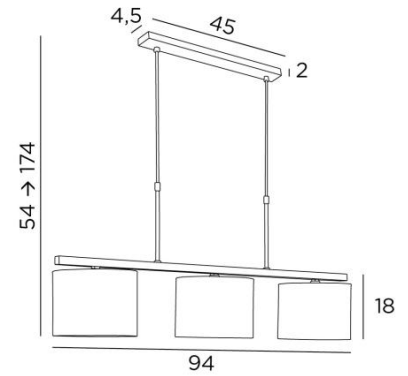

## TEFNOUT 3

TEFNOUT 3 in brushed nickel with lampshades in Maille Fumée (fabric from category 1)

A beautiful succession of cylindrical lampshades to place prominently above your table. This suspension will bring elegance and refinement to your interior. With a perfect design and just the right proportions, this luminaire is enriched by a choice of finishes that are more than remarkable

### OVERALL SIZES

H54→174cm L94 x 20cm

**BASE :** 45 x 4,5 x 2cm

### TECHNICAL DATA

Three metal E14 fittings with ring. Dimmable suspension

Hanger length : 94cm

Distance between fittings : 37cm

Distance between tubes : 37cm

Suspension adjustable in height during the installation

### LAMPSHADE : SIZES & CODE

Ø20 - 20 - 15cm (x3)

Code: 4283 + fabric code

We propose more than 180 fabrics/materials/colors for lampshades

**LIGHTING COLLECTION**