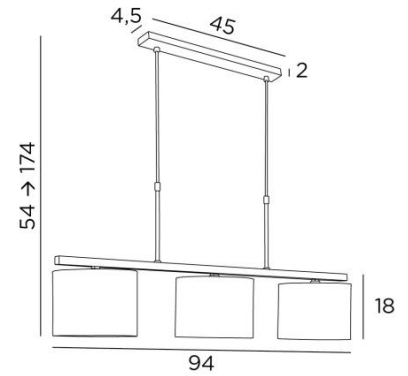

TEFNOUT 3

TEFNOUT 3 in brushed nickel with lampshades in Maille Fumée (fabric from category 1)

A beautiful succession of cylindrical lampshades to place prominently above your table. This suspension will bring elegance and refinement to your interior. With a perfect design and just the right proportions, this luminaire is enriched by a choice of finishes that are more than remarkable

Do not hesitate to install a dimmer switch to enjoy your light at any time

This model is available in two sizes

OVERALL SIZES

H54→174cm L94 x 20cm

BASE : 45 x 4,5 x 2cm

TECHNICAL DATA

Three metal E14 fittings with ring. Dimmable suspension

Hanger length : 94cm

Distance between fittings : 37cm

Distance between tubes : 37cm

Suspension adjustable in height during the installation

On request : longer suspension tubes

A fixing plate for the ceiling base ([plan in PDF](#))

AVAILABLE METAL FINISHES AND CODES

29 - Brushed bronze - 4281 029

33 - Brushed nickel - 4281 033

LAMPSHADE : SIZES & CODE

Ø20 - 20 - 15cm (x3)

Code: 4283 + fabric code

We propose more than 180 fabrics/materials/colors for lampshades