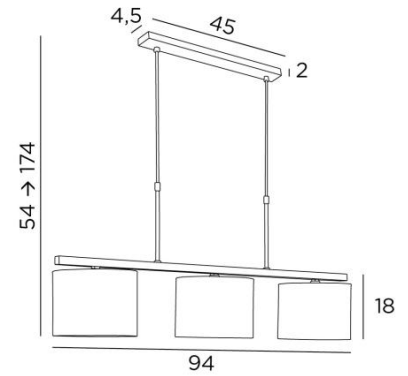

TEFNOUT 3

TEFNOUT 3 in brushed nickel with lampshades in Maille Fumée (fabric from category 1)

A beautiful succession of cylindrical lampshades to place prominently above your table. This suspension will bring elegance and refinement to your interior. With a perfect design and just the right proportions, this luminaire is enriched by a choice of finishes that are more than remarkable

Do not hesitate to install a dimmer switch to enjoy your light at any time

This model is available in two sizes

OVERALL SIZES

H54→174cm L94 x 20cm

BASE : 45 x 4,5 x 2cm

TECHNICAL DATA

Three metal E14 fittings with ring. Dimmable suspension
Hanger length : 94cm
Distance between fittings : 37cm
Distance between tubes : 37cm
Suspension adjustable in height during the installation
On request : longer suspension tubes
A fixing plate for the ceiling base ([plan in PDF](#))

AVAILABLE METAL FINISHES AND CODES

	25 - Brushed brass - 4281 025
	28 - Light bronze - 4281 028
	29 - Brushed bronze - 4281 029
	33 - Brushed nickel - 4281 033

LAMP SHADE : SIZES & CODE

Ø20 - 20 - 15cm (x3)