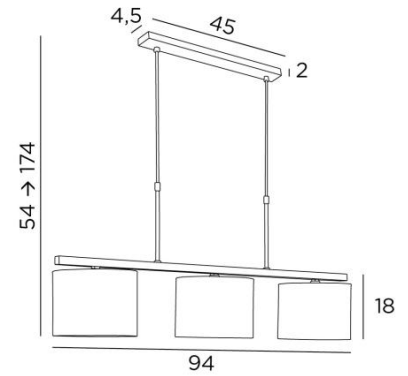

## TEFNOUT 3

TEFNOUT 3 in brushed nickel with lampshades in Maille Fumée (fabric from category 1)

A beautiful succession of cylindrical lampshades to place prominently above your table. This suspension will bring elegance and refinement to your interior. With a perfect design and just the right proportions, this luminaire is enriched by a choice of finishes that are more than remarkable

### OVERALL SIZES

H54→174cm L94 x 20cm

**BASE :** 45 x 4,5 x 2cm

### TECHNICAL DATA

Three metal E14 fittings with ring. Dimmable suspension

Hanger length : 94cm

Distance between fittings : 37cm

Distance between tubes : 37cm

Suspension adjustable in height during the installation

### LAMP SHADE : SIZES & CODE

Ø20 - 20 - 15cm (x3)

Code: 4283 + fabric code

We propose more than 150 materials/colors for lampshades.

**LIGHTING COLLECTION**