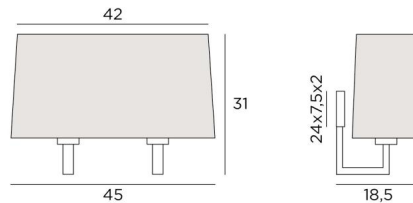

## TOURI 2

TOURI 2 in brushed bronze with lampshade in Chinette Ivoire (fabric from category 0)

**TOURI 2** is a large wall light with a rectangular lampshade and two E27 fittings

Very present in very streamlined design

### OVERALL SIZES

H31cm L45cm |→18,5cm

### BASE

24 x 7,5 x 2cm

### LAMPSHADE : SIZES & CODE

42x13 - 45x15 - 23cm

Code: 1484 + fabric code

We propose more than 150 materials/colors for lampshades.