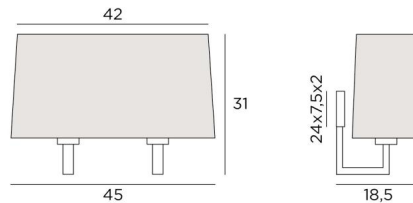

TOURI 2

TOURI 2 in brushed bronze with lampshade in Chinette Ivoire (fabric from category 0)

TOURI 2 is a large wall light with a rectangular lampshade and two E27 fittings

Very present in very streamlined design

OVERALL SIZES

H31cm L45cm |→18,5cm

BASE

24 x 7,5 x 2cm

TECHNICAL DATA

Two E27 fittings with ring

Dimmable wall light

A fixing plate for the wall box ([plan in PDF](#))

AVAILABLE METAL FINISHES AND CODES

29 - Brushed bronze - 1484 029

32 - Brushed chrome - 1484 032

LAMPSHADE : SIZES & CODE

42x13 - 45x15 - 23cm

Code: 1484 + fabric code

We propose more than 180 fabrics/materials/colors for lampshades