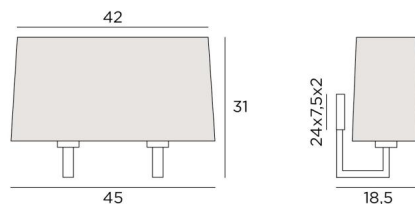

TOURI 2

TOURI 2 in brushed bronze with lampshade in Chinette Ivoire (fabric from category 0)

TOURI 2 is a large wall light with a rectangular lampshade and two E27 fittings

Very present in very streamlined design

OVERALL SIZES

H31cm L45cm |→18,5cm

BASE

24 x 7,5 x 2cm

TECHNICAL DATA

Two E27 fittings with ring

Dimmable wall light

A fixing plate for the wall box ([plan in PDF](#))

AVAILABLE METAL FINISHES AND CODES

29 - Brushed bronze - 1484 029

32 - Brushed chrome - 1484 032

LAMPSHADE : SIZES & CODE

42x13 - 45x15 - 23cm

Code: 1484 + fabric code

We propose more than 180 fabrics/materials/colors for lampshades