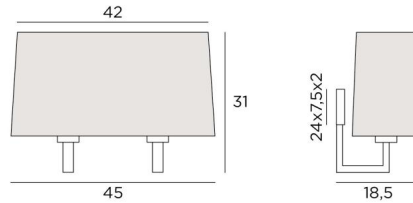

TOURI 2

TOURI 2 in brushed bronze with lampshade in Chinette Ivoire (fabric from category 0)

TOURI 2 is a large wall light with a rectangular lampshade and two E27 fittings

Very present in very streamlined design

OVERALL SIZES

H31cm L45cm |→18,5cm

BASE

24 x 7,5 x 2cm

TECHNICAL DATA

Two E27 fittings with ring

Dimmable wall light

A fixing plate for the wall box ([plan in PDF](#))

AVAILABLE METAL FINISHES AND CODES

29 - Brushed bronze - 1484 029

32 - Brushed chrome - 1484 032

LAMPSHADE : SIZES & CODE

42x13 - 45x15 - 23cm

Code: 1484 + fabric code

We propose more than 150 materials/colors for lampshades.