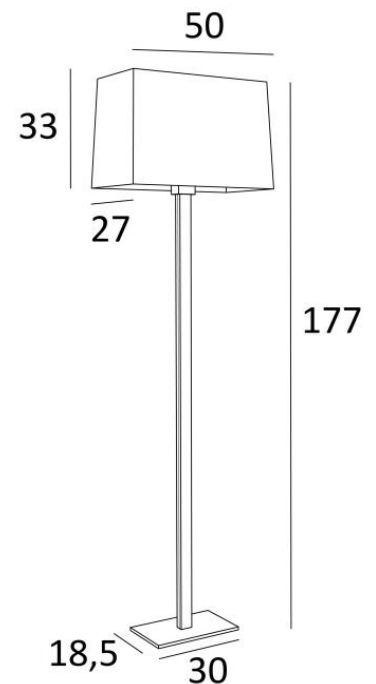

TAHO FLOOR

TAHO FLOOR in brushed bronze with lampshade in Sami Passion (fabric from category 2)

With its clean, timeless and contemporary design is this floor light perfect for illuminating your home with elegance. The **TAHO FLOOR** is certainly one of the most emblematic of the **Lighting Collection**. A wide range of materials and colors will allow you to create a warm and pleasant lampshade that will allow you to integrate this superb lamp in your interior.

An opaline diffuser at the top of the lampshade reduces the shine of the bulb.

This lamp, with its beautiful rectangular lampshade, is also available as a table light, see **TAHO**.

OVERALL SIZES

H177cm L50 x 27cm

BASE

Solid brass base : 30 x 18,5 x 2,5cm

TECHNICAL DATA

One E27 fitting with ring

A foot switch on the cable (standard). A foot dimmer on the cable (option)

Lampshade covered by an opal plexi for not to see the light bulb

AVAILABLE METAL FINISHES AND CODES

28 - Light bronze - 3481 028

29 - Brushed bronze - 3481 029

32 - Brushed chrome - 3481 032

LAMPSHADE : SIZES & CODE

47x23 - 50x27 - 33cm

Code: 3481 + fabric code

We propose more than 180 fabrics/materials/colors for lampshades