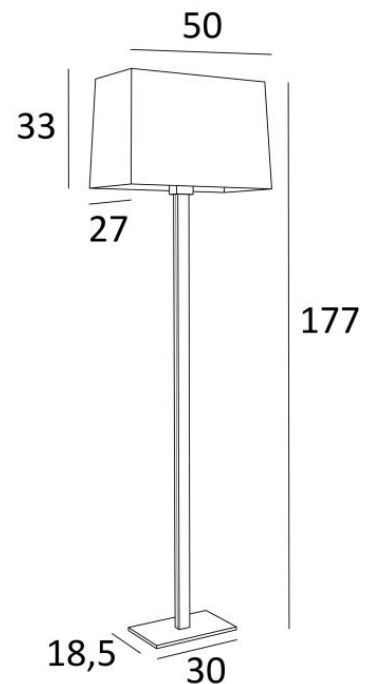

## TAHO FLOOR

TAHO FLOOR in brushed bronze with lampshade in Sami Passion (fabric from category 2)

With its clean, timeless and contemporary design is this floor light perfect for illuminating your home with elegance. The **TAHO FLOOR** is certainly one of the most emblematic of the **Lighting Collection**. A wide range of materials and colors will allow you to create a warm and pleasant lampshade that will allow you to integrate this superb lamp in your interior.

### OVERALL SIZES

H177cm L50 x 27cm

### BASE

Solid brass base : 30 x 18,5 x 2,5cm

### LAMPSHADE : SIZES & CODE

47x23 - 50x27 - 33cm

Code: 3481 + fabric code

We propose more than 180 fabrics/materials/colors for lampshades