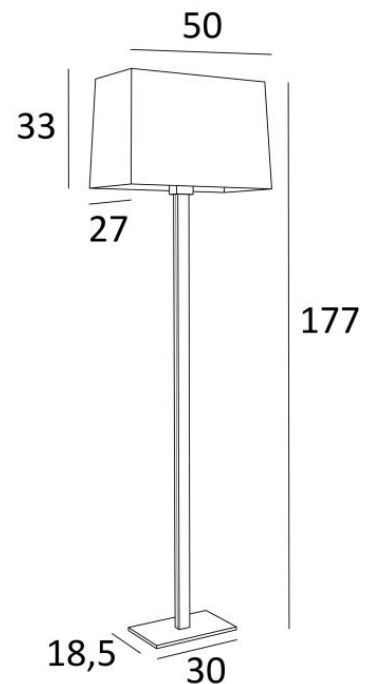

## TAHO FLOOR

TAHO FLOOR in brushed bronze with lampshade in Sami Passion (fabric from category 2)

With its clean, timeless and contemporary design is this floor light perfect for illuminating your home with elegance. The **TAHO FLOOR** is certainly one of the most emblematic of the **Lighting Collection**. A wide range of materials and colors will allow you to create a warm and pleasant lampshade that will allow you to integrate this superb lamp in your interior.

### OVERALL SIZES

H177cm L50 x 27cm

### BASE

Solid brass base : 30 x 18,5 x 2,5cm

### LAMP SHADE : SIZES & CODE

47x23 - 50x27 - 33cm

Code: 3481 + fabric code

We propose more than 180 fabrics/materials/colors for lampshades

**LIGHTING COLLECTION**