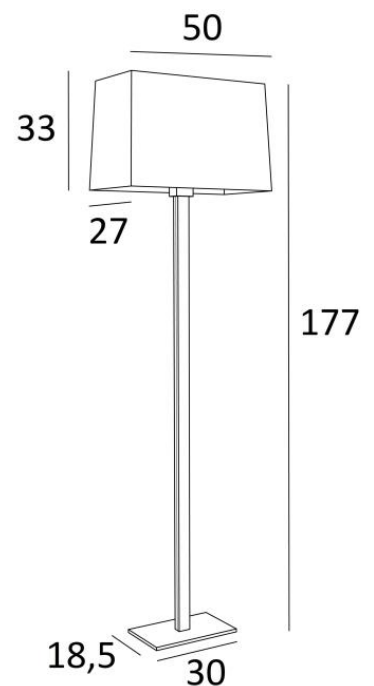

TAHO FLOOR

TAHO FLOOR in brushed bronze with lampshade in Sami Passion (fabric from category 2)

With its clean, timeless and contemporary design is this floor light perfect for illuminating your home with elegance. The **TAHO FLOOR** is certainly one of the most emblematic of the **Lighting Collection**. A wide range of materials and colors will allow you to create a warm and pleasant lampshade that will allow you to integrate this superb lamp in your interior.

An opaline diffuser at the top of the lampshade reduces the shine of the bulb.

This lamp, with its beautiful rectangular lampshade, is also available as a table light, see **TAHO**.

OVERALL SIZES

H177cm L50 x 27cm

BASE

Solid brass base : 30 x 18,5 x 2,5cm

TECHNICAL DATA

One E27 fitting with ring

A foot switch on the cable (standard). A foot dimmer on the cable (option)

Lampshade covered by an opal plexi for not to see the light bulb

AVAILABLE METAL FINISHES AND CODES

28 - Light bronze - 3481 028

29 - Brushed bronze - 3481 029

32 - Brushed chrome - 3481 032

LAMPSHADE : SIZES & CODE

47x23 - 50x27 - 33cm

Code: 3481 + fabric code

We propose more than 150 materials/colors for lampshades.