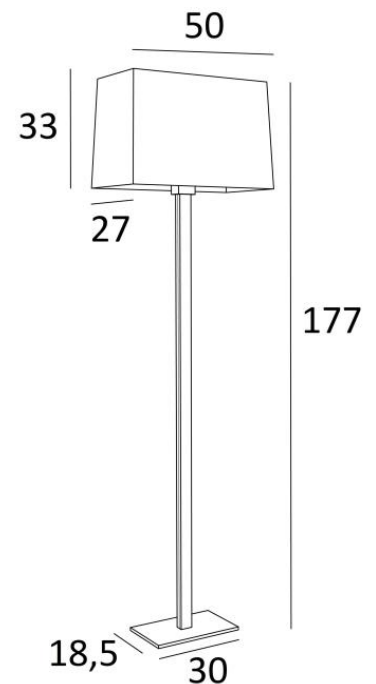

TAHO FLOOR

TAHO FLOOR in brushed bronze with lampshade in Sami Passion (fabric from category 2)

With its clean, timeless and contemporary design is this floor light perfect for illuminating your home with elegance. The **TAHO FLOOR** is certainly one of the most emblematic of the **Lighting Collection**. A wide range of materials and colors will allow you to create a warm and pleasant lampshade that will allow you to integrate this superb lamp in your interior.

An opaline diffuser at the top of the lampshade reduces the shine of the bulb.

This lamp, with its beautiful rectangular lampshade, is also available as a table light, see **TAHO**.

OVERALL SIZES

H177cm L50 x 27cm

BASE

Solid brass base : 30 x 18,5 x 2,5cm

TECHNICAL DATA

One E27 fitting with ring

A foot switch on the cable (standard). A foot dimmer on the cable (option)

Lampshade covered by an opal plexi for not to see the light bulb

AVAILABLE METAL FINISHES AND CODES

28 - Light bronze - 3481 028

29 - Brushed bronze - 3481 029

32 - Brushed chrome - 3481 032

LAMP SHADE : SIZES & CODE

47x23 - 50x27 - 33cm

Code: 3481 + fabric code

We propose more than 180 fabrics/materials/colors for lampshades