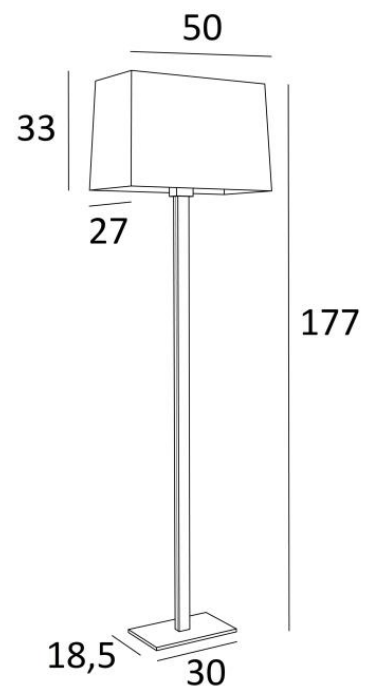

TAHO FLOOR

TAHO FLOOR in brushed bronze with lampshade in Sami Passion (fabric from category 2)

With its clean, timeless and contemporary design is this floor light perfect for illuminating your home with elegance

An opaline diffuser at the top of the lampshade reduces the shine of the bulb

This lamp, with its beautiful rectangular lampshade, is also available as a table light, see **TAHO**

OVERALL SIZES

H177cm L50 x 27cm

BASE

Solid brass base : 30 x 18,5 x 2,5cm

TECHNICAL DATA

One E27 fitting with ring

A foot switch on the cable (standard)

A foot dimmer on the cable (option)

Lampshade covered by an opal plexi for not to see the light bulb

AVAILABLE METAL FINISHES AND CODES

29 - Brushed bronze - 3481 029

LAMPSHADE : SIZES & CODE

47x23 - 50x27 - 33cm

Code: 3481 + fabric code

We propose more than 150 materials/colors for lampshades.

LIGHTING COLLECTION