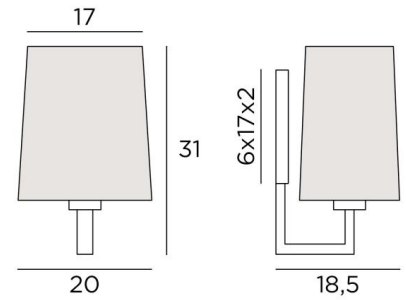

## TOURI 1

TOURI 1 in brushed chrome with lampshade in Ascot Métal (fabric from category 3)

**TOURI 1** is a wall light with a rectangular lampshade and one E27 fitting

Very present in very streamlined design

### OVERALL SIZES

H31cm L20cm |→18,5cm

### BASE

6 x 17 x 2cm

### LAMPSHADE : SIZES & CODE

17x13 - 20x15 - 23cm

Code: 1482 + fabric code

We propose more than 180 fabrics/materials/colors for lampshades