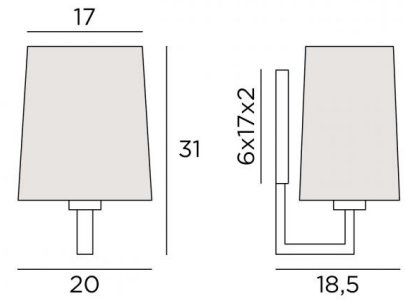

TOURI 1

TOURI 1 in brushed chrome with lampshade in Ascot métal (fabric from category 3)