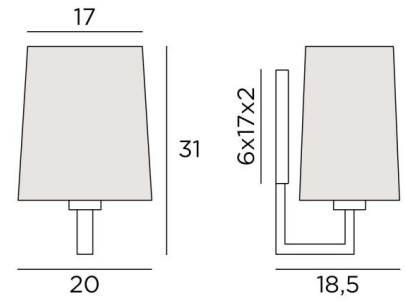

TOURI 1

TOURI 1 in brushed chrome with lampshade in Ascot Métal (fabric from category 3)

TOURI 1 is a wall light with a rectangular lampshade and one E27 fitting

Very present in very streamlined design

OVERALL SIZES

H31cm L20cm |→18,5cm

BASE

6 x 17 x 2cm

TECHNICAL DATA

One E27 fitting with ring

Dimmable wall light

A fixing plate for the wall box ([plan in PDF](#))

AVAILABLE METAL FINISHES AND CODES

29 - Brushed bronze - 1482 029

32 - Brushed chrome - 1482 032

LAMPSHADE : SIZES & CODE

17x13 - 20x15 - 23cm

Code: 1482 + fabric code

We propose more than 150 materials/colors for lampshades.