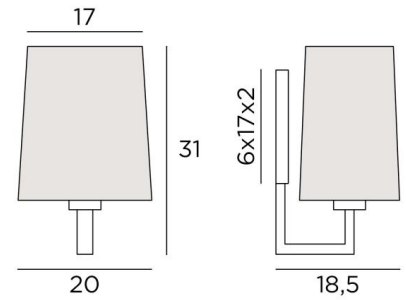

TOURI 1

TOURI 1 in brushed chrome with lampshade in Ascot Métal (fabric from category 3)

TOURI 1 is a wall light with a rectangular lampshade and one E27 fitting

Very present in very streamlined design

OVERALL SIZES

H31cm L20cm |→18,5cm

BASE

6 x 17 x 2cm

TECHNICAL DATA

One E27 fitting with ring

Dimmable wall light

A fixing plate for the wall box ([plan in PDF](#))

AVAILABLE METAL FINISHES AND CODES

29 - Brushed bronze - 1482 029

32 - Brushed chrome - 1482 032

LAMPSHADE : SIZES & CODE

17x13 - 20x15 - 23cm

Code: 1482 + fabric code

We propose more than 180 fabrics/materials/colors for lampshades