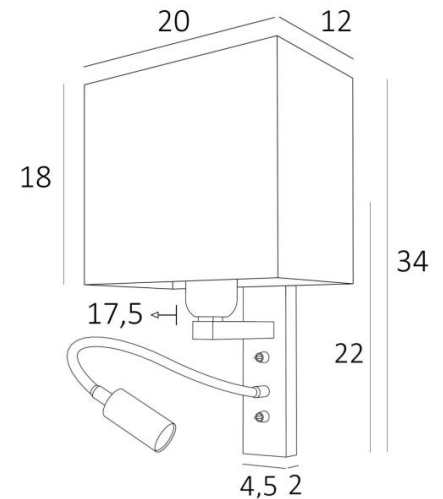

## KARY rect

KARY brushed bronze with lampshade Jacinthe Naturelle (material cat.5)

**KARY rect** is a wall light with a rectangular lampshade and reading light to be placed near a bed

The arm has an E27 fitting with a ring to fix a rectangular lampshade

The reading light consists of a flexible that ends with a LED spot that emits a warm and concentrated light

This wall light has two switches that control the lampshade and the reading light separately, so you can choose between soft and/of reading light

### OVERALL SIZES

H34cm L20cm |→17,5cm **BASE:** 4,5 x 22 x 2cm

### TECHNICAL DATA

**E27 fitting** with ring on a fixed arm, controlled by a toggle switch

**LED-spotlight** on a 30cm flex, controlled by a toggle switch

The spotlight can be directed to all directions. Dimensions: L5cm Ø2,5cm