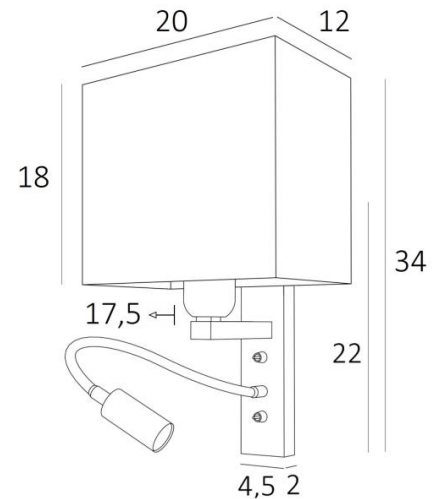

## KARY rect

KARY brushed bronze with lampshade Jacinthe Naturelle (material cat.5)

**KARY rect** is a wall light with a rectangular lampshade and reading light to be placed near a bed

The arm has an E27 fitting with a ring to fix a rectangular lampshade

The reading light consists of a flexible that ends with a LED spot that emits a warm and concentrated light

This wall light has two switches that control the lampshade and the reading light separately, so you can choose between soft and/of reading light

### OVERALL SIZES

H34cm L20cm |→17,5cm **BASE:** 4,5 x 22 x 2cm

### TECHNICAL DATA

**E27 fitting** with ring on a fixed arm, controlled by a toggle switch

**LED-spotlight** on a 30cm flex, controlled by a toggle switch

The spotlight can be directed to all directions. Dimensions: L5cm Ø2,5cm