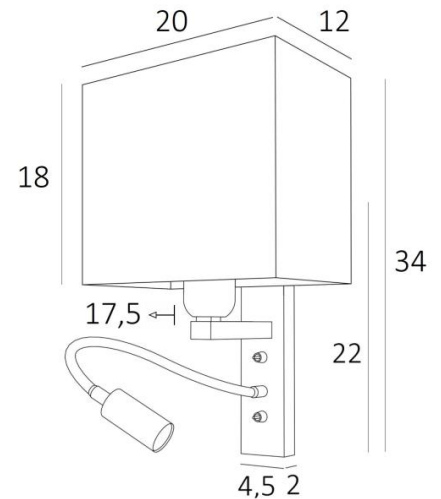

KARY rect

KARY brushed bronze with lampshade Jacinthe Naturelle (material cat.5)

KARY rect is a wall light with a rectangular lampshade and reading light to be placed near a bed

The arm has an E27 fitting with a ring to fix a rectangular lampshade

The reading light consists of a flexible that ends with a LED spot that emits a warm and concentrated light

This wall light has two switches that control the lampshade and the reading light separately, so you can choose between soft and/of reading light

OVERALL SIZES

H34cm L20cm |→17,5cm **BASE:** 4,5 x 22 x 2cm

TECHNICAL DATA

E27 fitting with ring on a fixed arm, controlled by a toggle switch

LED-spotlight on a 30cm flex, controlled by a toggle switch

The spotlight can be directed to all directions. Dimensions: L5cm Ø2,5cm