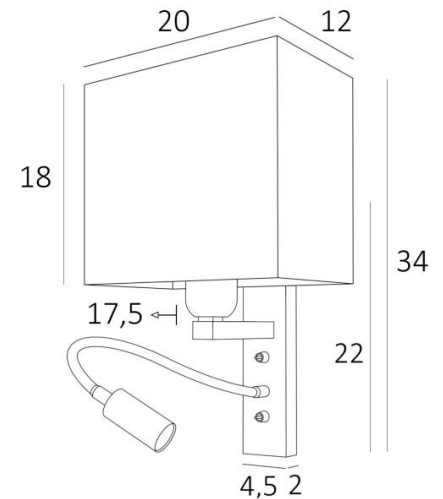

KARY rect

KARY brushed bronze with lampshade Jacinthe Naturelle (material cat.5)

KARY rect is a wall light with a rectangular lampshade and reading light to be placed near a bed

The arm has an E27 fitting with a ring to fix a rectangular lampshade

The reading light consists of a flexible that ends with a LED spot that emits a warm and concentrated light

This wall light has two switches that control the lampshade and the reading light separately, so you can choose between soft and/of reading light

OVERALL SIZES

H34cm L20cm |→17,5cm **BASE:** 4,5 x 22 x 2cm

TECHNICAL DATA

E27 fitting with ring on a fixed arm, controlled by a toggle switch

LED-spotlight on a 30cm flex, controlled by a toggle switch

The spotlight can be directed to all directions. Dimensions: L5cm Ø2,5cm