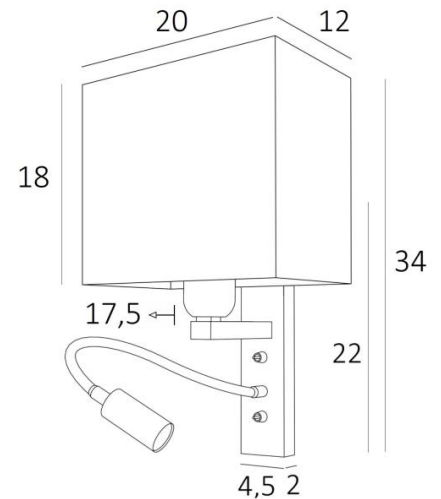

KARY rect

KARY brushed bronze with lampshade Jacinthe Naturelle (material cat.5)

KARY rect is a wall light with a rectangular lampshade and reading light to be placed near a bed

The arm has an E27 fitting with a ring to fix a rectangular lampshade

The reading light consists of a flexible that ends with a LED spot that emits a warm and concentrated light

This wall light has two switches that control the lampshade and the reading light separately, so you can choose between soft and/of reading light

OVERALL SIZES

H34cm L20cm |→17,5cm **BASE** : 4,5 x 22 x 2cm

TECHNICAL DATA

E27 fitting with ring on a fixed arm, controlled by a toggle switch

LED-spotlight on a 30cm flex, controlled by a toggle switch

The spotlight can be directed to all directions. Dimensions : L5cm Ø2,5cm