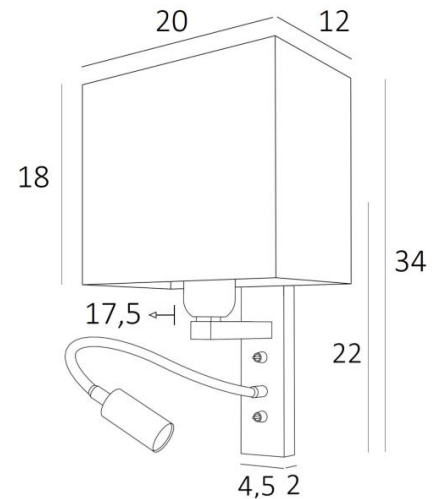

## KARY rect

KARY brushed bronze with lampshade Jacinthe Naturelle (material cat.5)

**KARY rect** is a wall light with a rectangular lampshade and reading light to be placed near a bed

The arm has an E27 fitting with a ring to fix a rectangular lampshade

The reading light consists of a flexible that ends with a LED spot that emits a warm and concentrated light

This wall light has two switches that control the lampshade and the reading light separately, so you can choose between soft and/of reading light

### OVERALL SIZES

H34cm L20cm |→17,5cm

**BASE** : 4,5 x 22 x 2cm

### TECHNICAL DATA

**E27 fitting** with ring on a fixed arm, controlled by a toggle switch

**LED-spotlight** on a 30cm flex, controlled by a toggle switch

The spotlight can be directed to all directions. Dimensions : L5cm Ø2,5cm