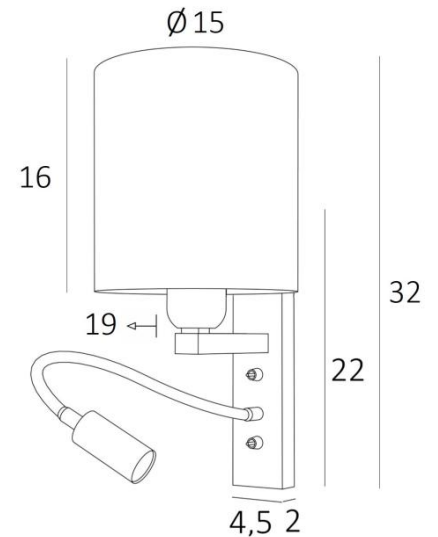

KARY cyl

KARY in structured black with lampshade Tilia Starry Blue (fabric cat.5)

KARY cyl is a wall light with a round cylindrical lampshade and reading light to be placed near a bed

The arm has an E27 fitting with a ring to fix the lampshade

The reading light consists of a flexible that ends with a LED spot that emits a warm and concentrated light

This wall light has two switches that control the lampshade and the reading light separately, so you can choose between soft and/of reading light

OVERALL SIZES

H32cm L15cm |→ 19cm **BASE:** 4,5 x 22 x 2cm

TECHNICAL DATA

E27 fitting with ring on a fixed arm, controlled by a toggle switch

LED-spotlight on a 30cm flex, controlled by a toggle switch

The spotlight can be directed to all directions. Dimensions: L5cm Ø2,5cm

Ø15 - 15 - 16cm

Code: 1204 + fabric code

We propose more than 180 fabrics/materials/colors for lampshades