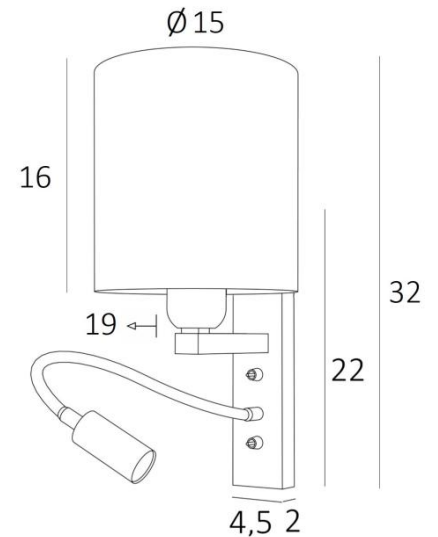

## KARY cyl

KARY in structured black with lampshade Tilia Starry Blue (fabric cat.5)

**KARY cyl** is a wall light with a round cylindrical lampshade and reading light to be placed near a bed

The arm has an E27 fitting with a ring to fix the lampshade

### OVERALL SIZES

H32cm L15cm |→ 19cm **BASE** : 4,5 x 22 x 2cm

### TECHNICAL DATA

**E27 fitting** with ring on a fixed arm, controlled by a toggle switch

**LED-spotlight** on a 30cm flex, controlled by a toggle switch

The spotlight can be directed to all directions. Dimensions : L5cm Ø2,5cm

### LAMPSHADE : SIZES & CODE

Ø15 - 15 - 16cm

Code: 1204 + fabric code

We propose more than 150 materials/colors for lampshades.