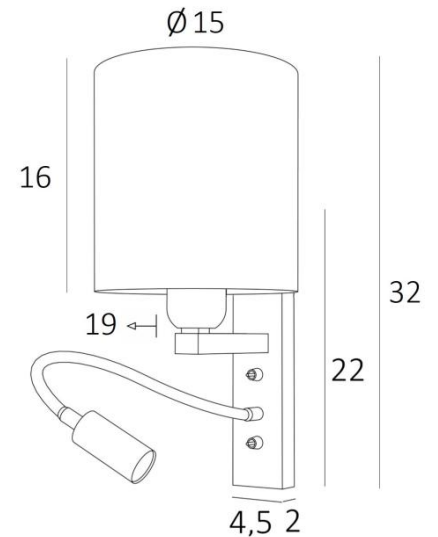

KARY cyl

KARY in structured black with lampshade Tilia Starry Blue (fabric cat.5)

KARY cyl is a wall light with a round cylindrical lampshade and reading light to be placed near a bed

The arm has an E27 fitting with a ring to fix the lampshade

The reading light consists of a flexible that ends with a LED spot that emits a warm and concentrated light

This wall light has two switches that control the lampshade and the reading light separately, so you can choose between soft and/of reading light

OVERALL SIZES

H32cm L15cm |→ 19cm **BASE:** 4,5 x 22 x 2cm

TECHNICAL DATA

E27 fitting with ring on a fixed arm, controlled by a toggle switch

LED-spotlight on a 30cm flex, controlled by a toggle switch

The spotlight can be directed to all directions. Dimensions: L5cm Ø2,5cm