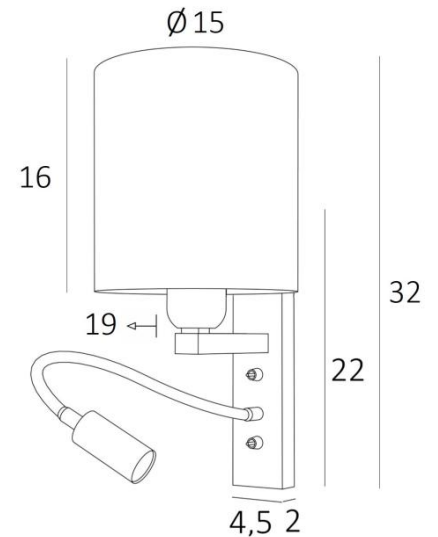

## KARY cyl

KARY in structured black with lampshade Tilia Starry Blue (fabric cat.5)

**KARY cyl** is a wall light with a round cylindrical lampshade and reading light to be placed near a bed

The arm has an E27 fitting with a ring to fix the lampshade

### OVERALL SIZES

H32cm L15cm |→ 19cm **BASE:** 4,5 x 22 x 2cm

### TECHNICAL DATA

**E27 fitting** with ring on a fixed arm, controlled by a toggle switch

**LED-spotlight** on a 30cm flex, controlled by a toggle switch

The spotlight can be directed to all directions. Dimensions: L5cm Ø2,5cm

### LAMPSHADE : SIZES & CODE

Ø15 - 15 - 16cm

Code: 1204 + fabric code

We propose more than 180 fabrics/materials/colors for lampshades