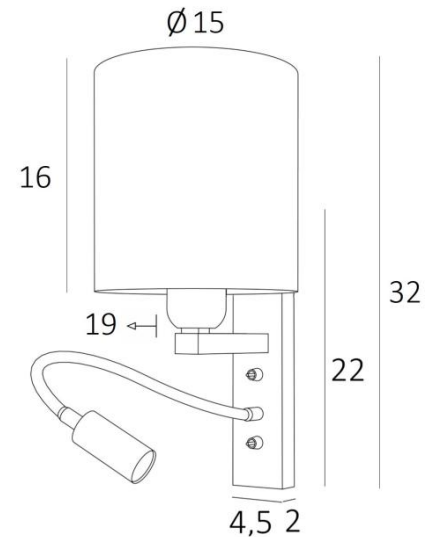

## KARY cyl

KARY in structured black with lampshade Tilia Starry Blue (fabric cat.5)

**KARY cyl** is a wall light with a round cylindrical lampshade and reading light to be placed near a bed

The arm has an E27 fitting with a ring to fix the lampshade

### OVERALL SIZES

H32cm L15cm |→ 19cm **BASE:** 4,5 x 22 x 2cm

### TECHNICAL DATA

**E27 fitting** with ring on a fixed arm, controlled by a toggle switch

**LED-spotlight** on a 30cm flex, controlled by a toggle switch

The spotlight can be directed to all directions. Dimensions: L5cm Ø2,5cm

### LAMP SHADE : SIZES & CODE

Ø15 - 15 - 16cm

Code: 1204 + fabric code

We propose more than 180 fabrics/materials/colors for lampshades