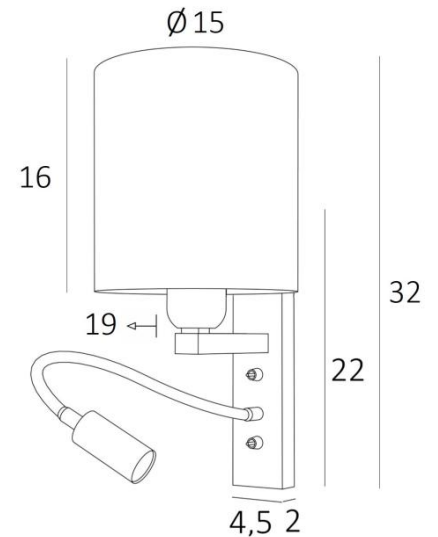

KARY cyl

KARY in structured black with lampshade Tilia Starry Blue (fabric cat.5)

KARY cyl is a wall light with a round cylindrical lampshade and reading light to be placed near a bed

The arm has an E27 fitting with a ring to fix the lampshade

The reading light consists of a flexible that ends with a LED spot that emits a warm and concentrated light

This wall light has two switches that control the lampshade and the reading light separately, so you can choose between soft and/of reading light

OVERALL SIZES

H32cm L15cm |→ 19cm

BASE : 4,5 x 22 x 2cm

TECHNICAL DATA

E27 fitting with ring on a fixed arm, controlled by a toggle switch

LED-spotlight on a 30cm flex, controlled by a toggle switch

The spotlight can be directed to all directions. Dimensions : L5cm Ø2,5cm