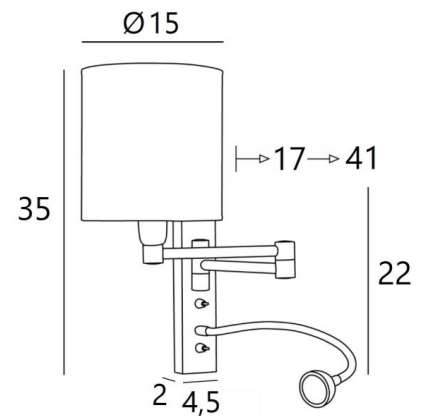

AHMES cyl

AHMES in brushed bronze with lampshade in Esmaria Avoine (fabric from category 3)

AHMES cyl is a wall light with a round cylindrical lampshade and reading light to be placed near a bed. The double articulated arm has an E14 fitting with a ring to fix a lampshade. The reading light consists of a flexible with a LED spotlight that emits a warm and concentrated light. This wall light is equipped with two switches that control the lampshade and the reading light separately, allowing you to choose between soft- or reading light. For the lampshade, which will create a warm atmosphere and a beautiful brightness, we offer you a choice of many shapes and colours. So you can better integrate this elegant wall light in your decoration. This high-quality fixture, traditionally made of solid brass, is enriched with beautiful finishes.

OVERALL SIZES

H35cm L15cm |→17→41cm

BASE : 4,5 x 22 x 2cm

TECHNICAL DATA

E14 fitting with ring on a double articulated arm, controlled by a toggle switch

LED-spotlight on a 30cm flex, controlled by a toggle switch

The spotlight can be directed to all directions. Spotlight dimensions: Ø4cm H2,4cm

LED: 1W 119lm 2700°K **Driver**: 14-230V 50-60HZ 350mA

A fixing plate for the wall box ([plan in PDF](#))

AVAILABLE METAL FINISHES AND CODES

25 - Brushed brass - 1117 025

28 - Light bronze - 1117 028

29 - Brushed bronze - 1117 029

33 - Brushed nickel - 1117 033

LAMPSHADE : SIZES & CODE

Ø15 - 15 - 16cm

Code: 1203 + fabric code

We propose more than 180 fabrics/materials/colors for lampshades