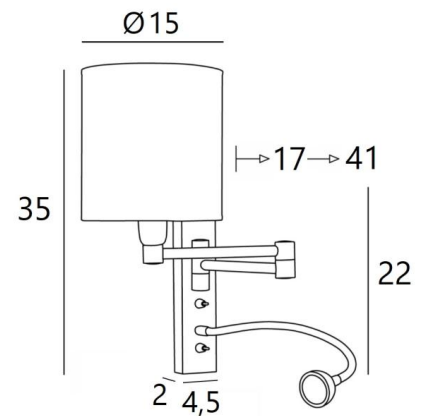

AHMES cyl15

AHMES in brushed bronze with lampshade in Esmaria Avoine (fabric from category 3)

AHMES cyl is a wall light with a round cylindrical lampshade and reading light to be placed near a bed. The double articulated arm has an E14 fitting with a ring to fix a lampshade. The reading light consists of a flexible with a LED spotlight that emits a warm and concentrated light. This wall light is equipped with two switches that control the lampshade and the reading light separately, allowing you to choose between soft- or reading light. For the lampshade, which will create a warm atmosphere and a beautiful brightness, we offer you a choice of many shapes and colours. So you can better integrate this elegant wall light in your decoration. This high-quality fixture, traditionally made of solid brass, is enriched with beautiful finishes.

OVERALL SIZES

H35cm L15cm |→17→41cm

BASE : 4,5 x 22 x 2cm

TECHNICAL DATA

E14 fitting with ring on a double articulated arm, controlled by a toggle switch

LED-spotlight on a 30cm flex, controlled by a toggle switch

The spotlight can be directed to all directions. Spotlight dimensions: Ø4cm H2,4cm

LED: 1W 119lm 2700°K **Driver:** 14-230V 50-60HZ 350mA

A fixing plate for the wall box ([plan in PDF](#))

OPTIONS: Push buttons for home automation system

LAMPSHADE : SIZES & CODE

Ø15 - 15 - 16cm

Code: 1203 + fabric code

We propose more than 180 fabrics/materials/colors for lampshades