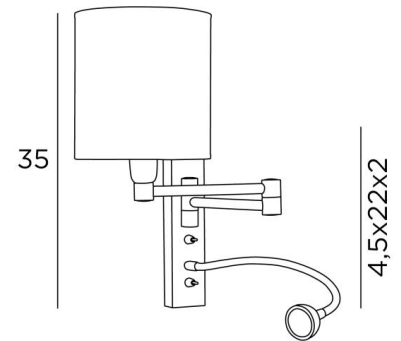

AHMES cyl15

AHMES in brushed bronze with lampshade in Esmaria Avoine (fabric from category 3)

AHMES cyl is a wall light with a round cylindrical lampshade and reading light to be placed near a bed. The double articulated arm has an E14 fitting with a ring to fix a lampshade. The reading light consists of a flexible with a LED spotlight that emits a warm and concentrated light. This wall light is equipped with two switches that control the lampshade and the reading light separately, allowing you to choose between soft- or reading light. For the lampshade, which will create a warm atmosphere and a beautiful brightness, we offer you a choice of many shapes and colours. So you can better integrate this elegant wall light in your decoration. This high-quality fixture, traditionally made of solid brass, is enriched with beautiful finishes.

OVERALL SIZES

H35cm L15cm |→17→41cm

BASE : 4,5 x 22 x 2cm

TECHNICAL DATA

E14 fitting with ring on a double articulated arm, controlled by a toggle switch

LED-spotlight on a 30cm flex, controlled by a toggle switch

The spotlight can be directed to all directions. Spotlight dimensions : Ø4cm H2,4cm

LED : 1W 119lm 2700°K **Driver** : 14-230V 50-60HZ 350mA

Push buttons for home automation system (Options)

CE socket outlet and/or USB port and/or USB-C port (Options)

LAMPSHADE : SIZES & CODE

Ø15 - 15 - 16cm

Code: 1203 + fabric code

We propose more than 150 materials/colors for lampshades.