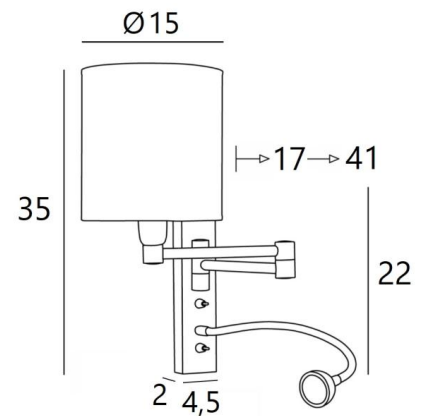

## AHMES cyl15

AHMES in brushed bronze with lampshade in Esmaria Avoine (fabric from category 3)

**AHMES cyl** is a wall light with a round cylindrical lampshade and reading light to be placed near a bed. The double articulated arm has an E14 fitting with a ring to fix a lampshade. The reading light consists of a flexible with a LED spotlight that emits a warm and concentrated light. This wall light is equipped with two switches that control the lampshade and the reading light separately, allowing you to choose between soft- or reading light. For the lampshade, which will create a warm atmosphere and a beautiful brightness, we offer you a choice of many shapes and colours. So you can better integrate this elegant wall light in your decoration. This high-quality fixture, traditionally made of solid brass, is enriched with beautiful finishes.

### OVERALL SIZES

H35cm L15cm |→17→41cm

**BASE** : 4,5 x 22 x 2cm

### TECHNICAL DATA

**E14 fitting** with ring on a double articulated arm, controlled by a toggle switch

**LED-spotlight** on a 30cm flex, controlled by a toggle switch

The spotlight can be directed to all directions. Spotlight dimensions : Ø4cm H2,4cm

### LAMPSHADE : SIZES & CODE

Ø15 - 15 - 16cm

Code: 1203 + fabric code

We propose more than 150 materials/colors for lampshades.

LIGHTING COLLECTION