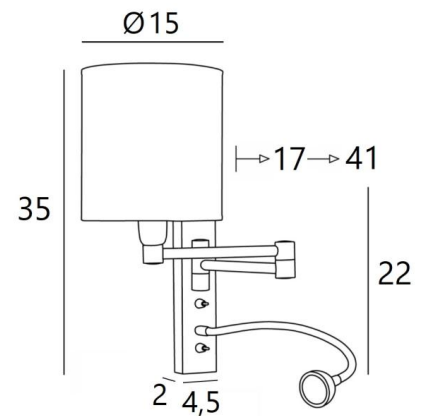

## AHMES cyl15

AHMES in brushed bronze with lampshade in Esmaria Avoine (fabric from category 3)

**AHMES cyl** is a wall light with a round cylindrical lampshade and reading light to be placed near a bed. The double articulated arm has an E14 fitting with a ring to fix a lampshade. The reading light consists of a flexible with a LED spotlight that emits a warm and concentrated light. This wall light is equipped with two switches that control the lampshade and the reading light separately, allowing you to choose between soft- or reading light. For the lampshade, which will create a warm atmosphere and a beautiful brightness, we offer you a choice of many shapes and colours. So you can better integrate this elegant wall light in your decoration. This high-quality fixture, traditionally made of solid brass, is enriched with beautiful finishes.

### OVERALL SIZES

H35cm L15cm |→17→41cm

**BASE** : 4,5 x 22 x 2cm

### TECHNICAL DATA

**E14 fitting** with ring on a double articulated arm, controlled by a toggle switch

**LED-spotlight** on a 30cm flex, controlled by a toggle switch

The spotlight can be directed to all directions. Spotlight dimensions : Ø4cm H2,4cm

### LAMPSHADE : SIZES & CODE

Ø15 - 15 - 16cm

Code: 1203 + fabric code

We propose more than 180 fabrics/materials/colors for lampshades