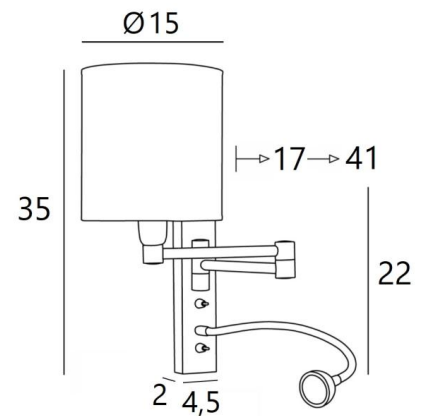

AHMES cyl15

AHMES in brushed bronze with lampshade in Esmaria Avoine (fabric from category 3)

AHMES cyl is a wall light with a round cylindrical lampshade and reading light to be placed near a bed. The double articulated arm has an E14 fitting with a ring to fix a lampshade. The reading light consists of a flexible with a LED spotlight that emits a warm and concentrated light. This wall light is equipped with two switches that control the lampshade and the reading light separately, allowing you to choose between soft- or reading light. For the lampshade, which will create a warm atmosphere and a beautiful brightness, we offer you a choice of many shapes and colours. So you can better integrate this elegant wall light in your decoration. This high-quality fixture, traditionally made of solid brass, is enriched with beautiful finishes.

OVERALL SIZES

H35cm L15cm |→17→41cm

BASE : 4,5 x 22 x 2cm

TECHNICAL DATA

E14 fitting with ring on a double articulated arm, controlled by a toggle switch

LED-spotlight on a 30cm flex, controlled by a toggle switch

The spotlight can be directed to all directions. Spotlight dimensions: Ø4cm H2,4cm

LED: 1W 119lm 2700°K **Driver**: 14-230V 50-60HZ 350mA

A fixing plate for the wall box ([plan in PDF](#))

OPTIONS: Push buttons for home automation system

LAMPSHADE : SIZES & CODE

Ø15 - 15 - 16cm

Code: 1203 + fabric code

We propose more than 180 fabrics/materials/colors for lampshades