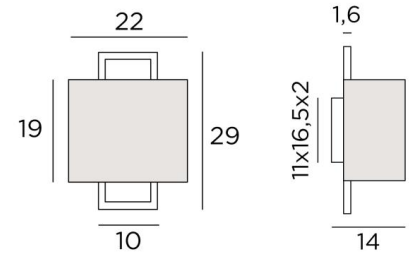

KARANIS 1

KARANIS 1 in brushed bronze with lampshade in Turda Abricot (fabric from category 3)

The lampshade seems to be suspended in front of a rectangular brass frame

KARANIS 1 is a fixture that finds its originality in this surprising design

This wall light is available as a table light and a floor light see [SATIS](#) and [SATIS FLOOR](#)

OVERALL SIZES

H29cm L22cm |→14cm

BASE

11 x 16,5 x 2cm

TECHNICAL DATA

One E27 fitting

Dimmable wall light

A fixing plate for the wall box ([plan in PDF](#))

AVAILABLE METAL FINISHES AND CODES

28 - Light bronze - 1550 028

29 - Brushed bronze - 1550 029

32 - Brushed chrome - 1550 032

LAMPSHADE : SIZES & CODE

Ø22x12 - 22x12 - 19cm