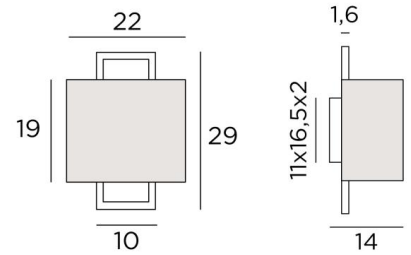

KARANIS 1

KARANIS 1 in brushed bronze with lampshade in Turda Abricot (fabric from category 3)

The lampshade seems to be suspended in front of a rectangular brass frame

KARANIS 1 is a fixture that finds its originality in this surprising design

This wall light is available as a table light and a floor light see [SATIS](#) and [SATIS FLOOR](#)

OVERALL SIZES

H29cm L22cm |→14cm

BASE

11 x 16,5 x 2cm

TECHNICAL DATA

One E27 fitting

Dimmable wall light

A fixing plate for the wall box ([plan in PDF](#))

AVAILABLE METAL FINISHES AND CODES

28 - Light bronze - 1550 028

29 - Brushed bronze - 1550 029

32 - Brushed chrome - 1550 032

LAMPSHADE : SIZES & CODE

Ø22x12 - 22x12 - 19cm