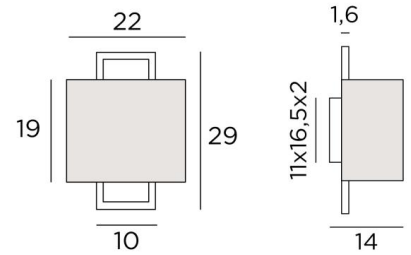

## KARANIS 1

KARANIS 1 in brushed bronze with lampshade in Turda Abricot (fabric from category 3)

The lampshade seems to be suspended in front of a rectangular brass frame

**KARANIS 1** is a fixture that finds its originality in this surprising design

### OVERALL SIZES

H29cm L22cm |→14cm

### BASE

11 x 16,5 x 2cm

### LAMPSHADE : SIZES & CODE

Ø22x12 - 22x12 - 19cm

Code: 1550 + fabric code

We propose more than 180 fabrics/materials/colors for lampshades