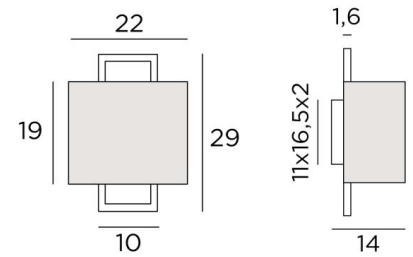

KARANIS 1

KARANIS 1 in brushed bronze with lampshade in Turda Abricot (fabric from category 3)

The lampshade seems to be suspended in front of a rectangular brass frame

KARANIS 1 is a fixture that finds its originality in this surprising design

This wall light is available as a table light and a floor light see [SATIS](#) and [SATIS FLOOR](#)

OVERALL SIZES

H29cm L22cm |→14cm

BASE

11 x 16,5 x 2cm

TECHNICAL DATA

One E27 fitting

Dimmable wall light

A fixing plate for the wall box ([plan in PDF](#))

AVAILABLE METAL FINISHES AND CODES

28 - Light bronze - 1550 028

29 - Brushed bronze - 1550 029

32 - Brushed chrome - 1550 032

LAMPSHADE : SIZES & CODE

Ø22x12 - 22x12 - 19cm