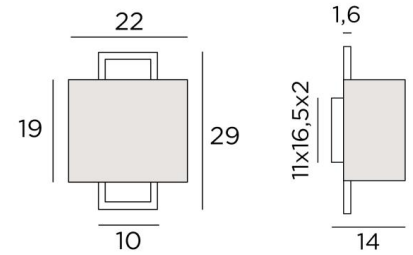

KARANIS 1

KARANIS 1 in brushed bronze with lampshade in Turda Abricot (fabric from category 3)

The lampshade seems to be suspended in front of a rectangular brass frame

KARANIS 1 is a fixture that finds its originality in this surprising design

This wall light is available as a table light and a floor light see [SATIS](#) and [SATIS FLOOR](#)

OVERALL SIZES

H29cm L22cm |→14cm

BASE

11 x 16,5 x 2cm

TECHNICAL DATA

One E27 fitting

Dimmable wall light