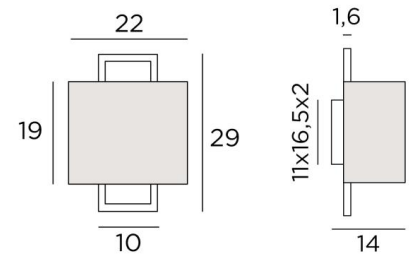

KARANIS 1

KARANIS 1 in brushed bronze with lampshade in Turda Abricot (fabric from category 3)

The lampshade seems to be suspended in front of a rectangular brass frame

KARANIS 1 is a fixture that finds its originality in this surprising design

This wall light is available as a table light and a floor light see [SATIS](#) and [SATIS FLOOR](#)

OVERALL SIZES

H29cm L22cm |→14cm

BASE

11 x 16,5 x 2cm

TECHNICAL DATA

One E27 fitting

Dimmable wall light

A fixing plate for the wall box ([plan in PDF](#))

AVAILABLE METAL FINISHES AND CODES

28 - Light bronze - 1550 028

29 - Brushed bronze - 1550 029

32 - Brushed chrome - 1550 032

LAMPSHADE : SIZES & CODE

Ø22x12 - 22x12 - 19cm