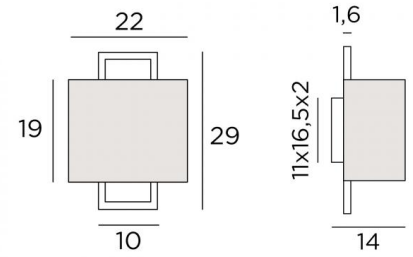

KARANIS 1

A pure and timeless wall lamp. Its originality lies in its very surprising design. A meticulous production to which our craftsmen pay special attention. It has become an essential part of the *Lighting Collection*.

Another wall lamp, a lamp and a floor lamp are associated with this wall lamp

OVERALL SIZES

H29cm L22cm |→14cm

BASE

11 x 16,5 x 2cm

TECHNICAL DATA

One E27 fitting

Dimmable wall lamp

A fixing plate for the wall box (plan in PDF)

AVAILABLE METAL FINISHES AND CODES

29 - Brushed bronze - 1550 029

32 - Brushed chrome - 1550 032

LAMPSHADE : SIZES & CODE

Ø22x12 - 22x12 - 19cm

Code: 1550 + fabric code

We offer more than 150 materials and colors