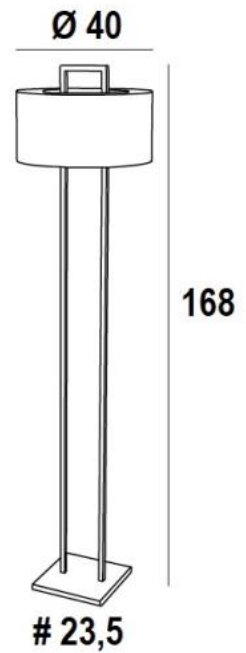

SATIS FLOOR

SATIS FLOOR in brushed bronze with lampshade in Coton Calcaire (fabric from category 1)

SATIS FLOOR is a floor light with a cylindrical lampshade, that is partially closed at the top. The lampshade seems to be suspended around a brass arch. This surprising design is the originality of this prestigious floor light. In addition, with careful manufacturing, this lamp is without a doubt a must-have in the **Lighting Collection**

OVERALL SIZES

H168cm Ø40cm

BASE : #23,5 x 2,5cm

TECHNICAL DATA

One E27 fitting with ring

A foot switch on the cable (standard)

A foot dimmer on the cable (option)

Lampshade covered by a ring of the same fabric for not to see the bulb

AVAILABLE METAL FINISHES AND CODES

28 - Light bronze - 3271 028

29 - Brushed bronze - 3271 029

LAMP SHADE : SIZES & CODE

Ø40 - 40 - 21cm + ring Ø26cm

Code: 3271 + fabric code

We propose more than 150 materials/colors for lampshades.