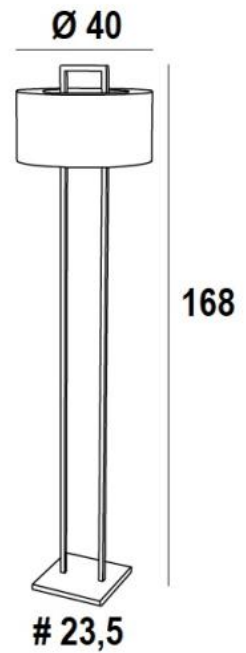

SATIS FLOOR

SATIS FLOOR in brushed bronze with lampshade in Coton Calcaire (fabric from category 1)

SATIS FLOOR is a floor light with a cylindrical lampshade, that is partially closed at the top. The lampshade seems to be suspended around a brass arch. This surprising design is the originality of this prestigious floor light. In addition, with careful manufacturing, this lamp is without a doubt a must-have in the **Lighting Collection**

OVERALL SIZES

H168cm Ø40cm

BASE : #23,5 x 2,5cm

TECHNICAL DATA

One E27 fitting with ring

A foot switch on the cable (standard). A foot dimmer on the cable (option)

Lampshade covered by a ring of the same fabric for not to see the bulb

AVAILABLE METAL FINISHES AND CODES

28 - Light bronze - 3271 028

29 - Brushed bronze - 3271 029

32 - Brushed chrome - 3271 032

LAMPSHADE : SIZES & CODE

Ø40 - 40 - 21cm + ring Ø26cm

Code: 3271 + fabric code

We propose more than 180 fabrics/materials/colors for lampshades