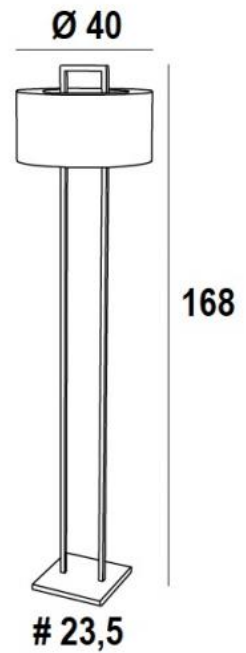

SATIS FLOOR

SATIS FLOOR in brushed bronze with lampshade in Coton Calcaire (fabric from category 1)

SATIS FLOOR is a floor light with a cylindrical lampshade, that is partially closed at the top. The lampshade seems to be suspended around a brass arch. This surprising design is the originality of this prestigious floor light. In addition, with careful manufacturing, this lamp is without a doubt a must-have in the **Lighting Collection**

OVERALL SIZES

H168cm Ø40cm

BASE : #23,5 x 2,5cm

TECHNICAL DATA

One E27 fitting with ring

A foot switch on the cable (standard)

A foot dimmer on the cable (option)

Lampshade covered by a ring of the same fabric for not to see the bulb

AVAILABLE METAL FINISHES AND CODES

28 - Light bronze - 3271 028

29 - Brushed bronze - 3271 029

LAMPSHADE : SIZES & CODE

Ø40 - 40 - 21cm + ring Ø26cm

Code: 3271 + fabric code

We propose more than 150 materials/colors for lampshades.