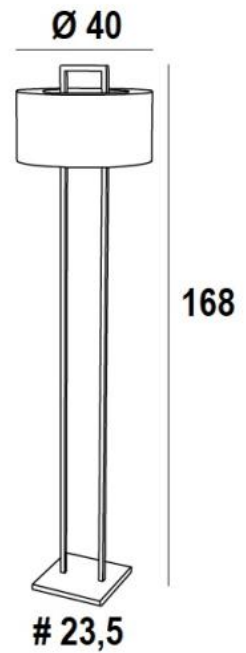

SATIS FLOOR

SATIS FLOOR in brushed bronze with lampshade in Coton Calcaire (fabric from category 1)

SATIS FLOOR is a floor light with a cylindrical lampshade, that is partially closed at the top. The lampshade seems to be suspended around a brass arch. This surprising design is the originality of this prestigious floor light. In addition, with careful manufacturing, this lamp is without a doubt a must-have in the **Lighting Collection**

OVERALL SIZES

H168cm Ø40cm

BASE : #23,5 x 2,5cm

TECHNICAL DATA

One E27 fitting with ring

A foot switch on the cable (standard). A foot dimmer on the cable (option)

Lampshade covered by a ring of the same fabric for not to see the bulb

AVAILABLE METAL FINISHES AND CODES

28 - Light bronze - 3271 028

29 - Brushed bronze - 3271 029

32 - Brushed chrome - 3271 032

LAMPSHADE : SIZES & CODE

Ø40 - 40 - 21cm + ring Ø26cm

Code: 3271 + fabric code

We propose more than 150 materials/colors for lampshades.