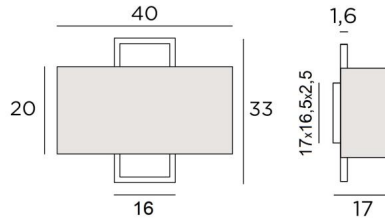

KARANIS 2

KARANIS 2 in brushed bronze with lampshade in Turda Blond (fabric from category 3)

The lampshade seems to be suspended in front of a rectangular brass frame

KARANIS 2 is a fixture that finds its originality in this surprising design

This wall light is available as a table light and a floor light see [SATIS](#) and [SATIS FLOOR](#)

OVERALL SIZES

H33cm L40cm |→17cm

BASE

17 x 16,5 x 2,5cm

TECHNICAL DATA

Two E27 fittings

Dimmable wall light

A fixing plate for the wall box ([plan in PDF](#))

AVAILABLE METAL FINISHES AND CODES

28 - Light bronze - 1552 028

29 - Brushed bronze - 1552 029

32 - Brushed chrome - 1552 032

LAMPSHADE : SIZES & CODE

Ø40x15 - 40x15 - 20cm