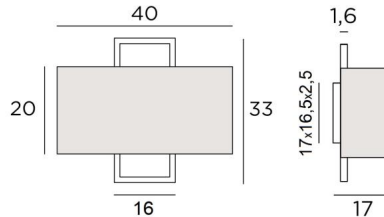

## KARANIS 2

KARANIS 2 in brushed bronze with lampshade in Turda Blond (fabric from category 3)

The lampshade seems to be suspended in front of a rectangular brass frame

**KARANIS 2** is a fixture that finds its originality in this surprising design

### OVERALL SIZES

H33cm L40cm |→17cm

### BASE

17 x 16,5 x 2,5cm

### LAMPSHADE : SIZES & CODE

Ø40x15 - 40x15 - 20cm

Code: 1552 + fabric code

We propose more than 180 fabrics/materials/colors for lampshades