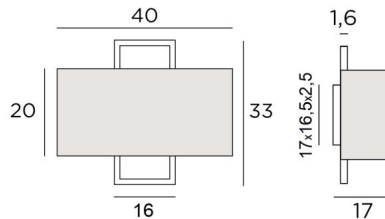

KARANIS 2

KARANIS 2 in brushed bronze with lampshade in Turda Blond (fabric from category 3)

The lampshade seems to be suspended in front of a rectangular brass frame

KARANIS 2 is a fixture that finds its originality in this surprising design

This wall light is available as a table light and a floor light see [SATIS](#) and [SATIS FLOOR](#)

OVERALL SIZES

H33cm L40cm |→17cm

BASE

17 x 16,5 x 2,5cm

TECHNICAL DATA

Two E27 fittings

Dimmable wall light