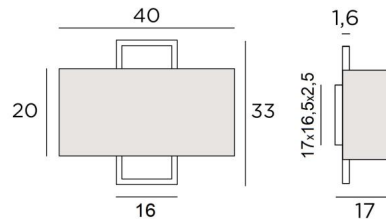

## KARANIS 2

KARANIS 2 in brushed bronze with lampshade in Turda Blond (fabric from category 3)

The lampshade seems to be suspended in front of a rectangular brass frame

**KARANIS 2** is a fixture that finds its originality in this surprising design

### OVERALL SIZES

H33cm L40cm |→17cm

### BASE

17 x 16,5 x 2,5cm

### LAMPSHADE : SIZES & CODE

Ø40x15 - 40x15 - 20cm

Code: 1552 + fabric code

We propose more than 180 fabrics/materials/colors for lampshades