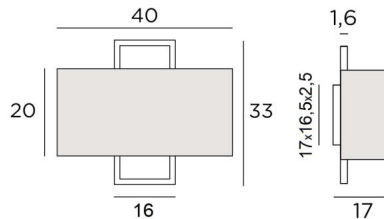

KARANIS 2

KARANIS 2 in brushed bronze with lampshade in Turda Blond (fabric from category 3)

The lampshade seems to be suspended in front of a rectangular brass frame

KARANIS 2 is a fixture that finds its originality in this surprising design

This wall light is available as a table light and a floor light see [SATIS](#) and [SATIS FLOOR](#)

OVERALL SIZES

H33cm L40cm |→17cm

BASE

17 x 16,5 x 2,5cm

TECHNICAL DATA

Two E27 fittings

Dimmable wall light

A fixing plate for the wall box ([plan in PDF](#))

AVAILABLE METAL FINISHES AND CODES

28 - Light bronze - 1552 028

29 - Brushed bronze - 1552 029

33 - Brushed nickel - 1552 033

LAMPSHADE : SIZES & CODE

Ø40x15 - 40x15 - 20cm