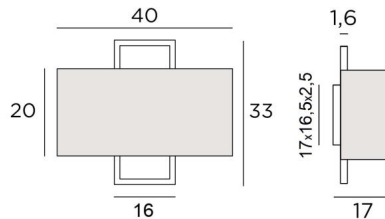

KARANIS 2

KARANIS 2 in brushed bronze with lampshade in Turda Blond (fabric from category 3)

The lampshade seems to be suspended in front of a rectangular brass frame

KARANIS 2 is a fixture that finds its originality in this surprising design

This wall light is available as a table light and a floor light see [SATIS](#) and [SATIS FLOOR](#)

OVERALL SIZES

H33cm L40cm |→17cm

BASE

17 x 16,5 x 2,5cm

TECHNICAL DATA

Two E27 fittings

Dimmable wall light

A fixing plate for the wall box ([plan in PDF](#))

AVAILABLE METAL FINISHES AND CODES

28 - Light bronze - 1552 028

29 - Brushed bronze - 1552 029

33 - Brushed nickel - 1552 033

LAMPSHADE : SIZES & CODE

Ø40x15 - 40x15 - 20cm