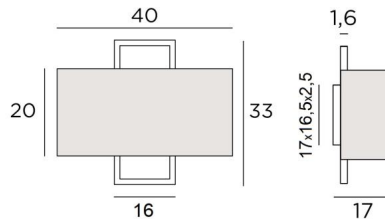

KARANIS 2

KARANIS 2 in brushed bronze with lampshade in Turda Blond (fabric from category 3)

The lampshade seems to be suspended in front of a rectangular brass frame

KARANIS 2 is a fixture that finds its originality in this surprising design

This wall light is available as a table light and a floor light see [SATIS](#) and [SATIS FLOOR](#)

OVERALL SIZES

H33cm L40cm |→17cm

BASE

17 x 16,5 x 2,5cm

TECHNICAL DATA

Two E27 fittings

Dimmable wall light

A fixing plate for the wall box ([plan in PDF](#))

AVAILABLE METAL FINISHES AND CODES

28 - Light bronze - 1552 028

29 - Brushed bronze - 1552 029

32 - Brushed chrome - 1552 032

LAMPSHADE : SIZES & CODE

Ø40x15 - 40x15 - 20cm