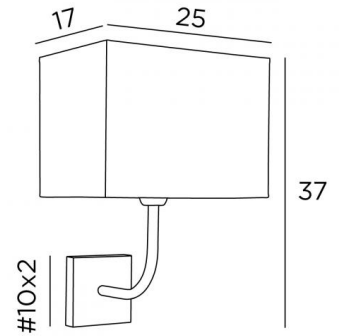

ABA 2 rect

ABA 2 in brushed bronze with lampshade in Chinette rose (fabric from category 1)

Wall lamp with a rectangular lampshade. Sober and classic, it can be used in different decorations

It exists also in a smaller model, see [ABA 1 #](#)

OVERALL SIZES

H37cm L25cm |→23,5cm

BASE

#10 x 2cm

TECHNICAL DATA

One E27 fitting with ring

Dimmable wall lamp

A fixing plate for the wall box ([plan in PDF](#))

AVAILABLE METAL FINISHES AND CODES

29 - Brushed bronze - 1112 029

32 - Brushed chrome - 1112 032

LAMPSHADE : SIZES & CODE

25x17 - 25x17 - 18cm

Code: 1412 + fabric code

We propose more than 150 materials/colors for lampshades.