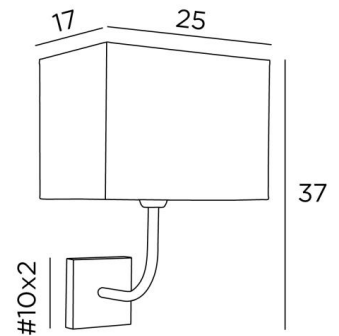

ABA 2 rect

ABA 2 in brushed bronze with lampshade in Arrow Akagera (fabric from category 4)

ABA 2 rect is a wall light with a rectangular lampshade

Designed with simplicity, she is nevertheless well balanced and its elegance allows her to find a place in many decorations

This wall light is available in a smaller model, see [ABA 1 #](#)

OVERALL SIZES

H37cm L25cm |→23,5cm

BASE

10 x 2cm

TECHNICAL DATA

One E27 fitting with ring

Dimmable wall light

A fixing plate for the wall box ([plan in PDF](#))

AVAILABLE METAL FINISHES AND CODES

28 - Light bronze - 1112 028

29 - Brushed bronze - 1112 029

32 - Brushed chrome - 1112 032

LAMPSHADE : SIZES & CODE

25x17 - 25x17 - 18cm