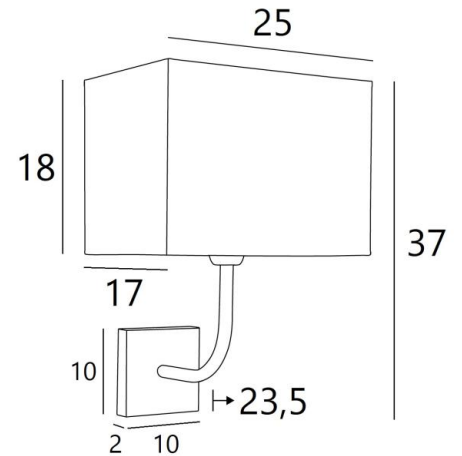

ABA 2 rect

ABA 2 in brushed bronze with lampshade in Arrow Akagera (fabric from category 4)

ABA 2 rect is a wall light with a rectangular lampshade

Designed with simplicity, she is nevertheless well balanced and its elegance allows her to find a place in many decorations

This wall light is available in a smaller model, see [ABA 1 #](#)

OVERALL SIZES

H37cm L25cm |→23,5cm

BASE

10 x 2cm

TECHNICAL DATA

One E27 fitting with ring

Dimmable wall light

A fixing plate for the wall box ([plan in PDF](#))

AVAILABLE METAL FINISHES AND CODES

28 - Light bronze - 1112 028

29 - Brushed bronze - 1112 029

32 - Brushed chrome - 1112 032

LAMPSHADE : SIZES & CODE

25x17 - 25x17 - 18cm