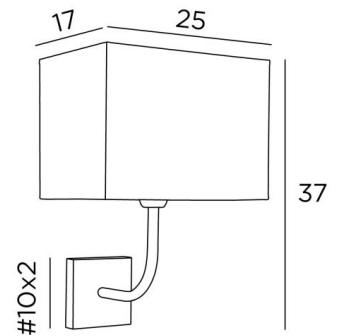

ABA 2 rect

ABA 2 in brushed bronze with lampshade in Arrow Akagera (fabric from category 4)

ABA 2 rect is a wall light with a rectangular lampshade

Designed with simplicity, she is nevertheless well balanced and its elegance allows her to find a place in many decorations

This wall light is available in a smaller model, see [ABA 1 #](#)

OVERALL SIZES

H37cm L25cm |→23,5cm

BASE

10 x 2cm

TECHNICAL DATA

One E27 fitting with ring

Dimmable wall light

A fixing plate for the wall box ([plan in PDF](#))

AVAILABLE METAL FINISHES AND CODES

28 - Light bronze - 1112 028

29 - Brushed bronze - 1112 029

32 - Brushed chrome - 1112 032

LAMPSHADE : SIZES & CODE

25x17 - 25x17 - 18cm