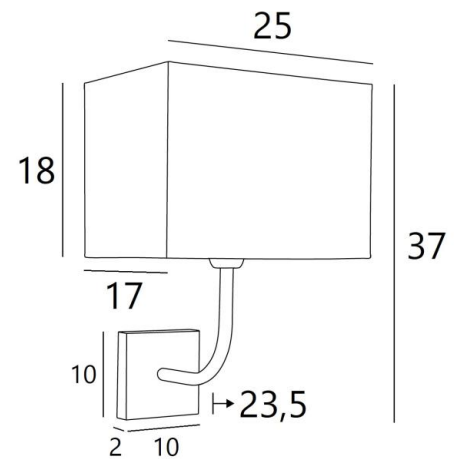

ABA 2 rect

ABA 2 in brushed bronze with lampshade in Arrow Akagera (fabric from category 4)

ABA 2 rect is a wall light with a rectangular lampshade

Designed with simplicity, she is nevertheless well balanced and its elegance allows her to find a place in many decorations

This wall light is available in a smaller model, see [ABA 1 #](#)

OVERALL SIZES

H37cm L25cm |→23,5cm

BASE

10 x 2cm

TECHNICAL DATA

One E27 fitting with ring

Dimmable wall light

A fixing plate for the wall box ([plan in PDF](#))

AVAILABLE METAL FINISHES AND CODES

28 - Light bronze - 1112 028

29 - Brushed bronze - 1112 029

32 - Brushed chrome - 1112 032

LAMPSHADE : SIZES & CODE

25x17 - 25x17 - 18cm