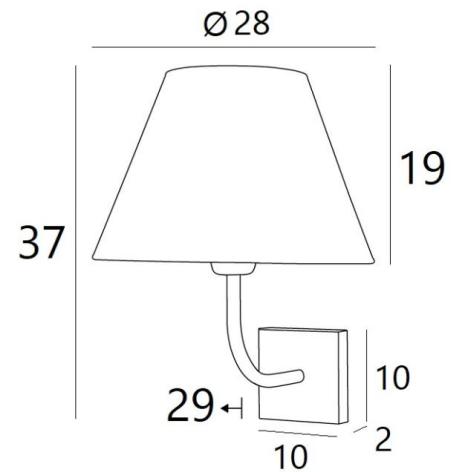

ABA 2 o

ABA 2 in brushed bronze with lampshade in Basoo Zebra (fabric from category 5)

ABA 2 o is a wall light with a round conical lampshade

Designed with simplicity, she is nevertheless well balanced and its elegance allows her to find a place in many decorations

This wall light is available in a smaller model, see [ABA 1 o](#)

OVERALL SIZES

H37cm L28cm |→29cm

BASE

#10 x 2cm

TECHNICAL DATA

One E27 fitting with ring

Dimmable wall light