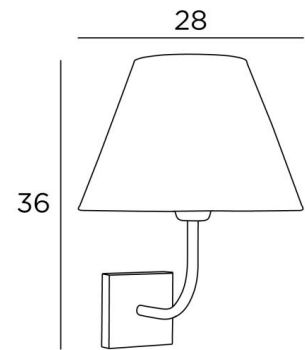

ABA 2 o

ABA 2 in brushed bronze with lampshade in Basoo Zebra (fabric from category 5)

ABA 2 o is a wall light with a round conical lampshade

Designed with simplicity, she is nevertheless well balanced and its elegance allows her to find a place in many decorations

This wall light is available in a smaller model, see [ABA 1 o](#)

OVERALL SIZES

H36cm L28cm |→29cm

BASE

#10 x 2cm

TECHNICAL DATA

One E27 fitting with ring

Dimmable wall light