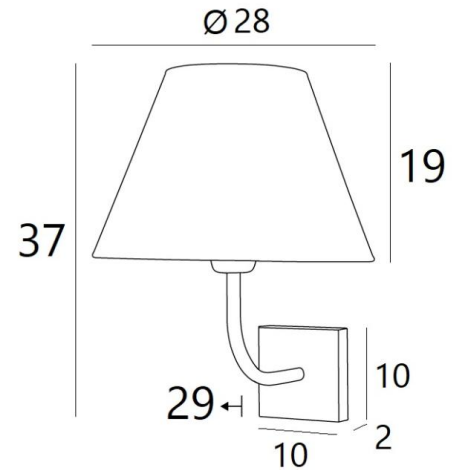

ABA 2 o

ABA 2 in brushed bronze with lampshade in Basoo Zebra (fabric from category 5)

ABA 2 o is a wall light with a round conical lampshade

Designed with simplicity, she is nevertheless well balanced and its elegance allows her to find a place in many decorations

This wall light is available in a smaller model, see [ABA 1 o](#)

OVERALL SIZES

H37cm L28cm |→29cm

BASE

#10 x 2cm

TECHNICAL DATA

One E27 fitting with ring

Dimmable wall light

A fixing plate for the wall box ([plan in PDF](#))

AVAILABLE METAL FINISHES AND CODES

28 - Light bronze - 1112 028

29 - Brushed bronze - 1112 029

32 - Brushed chrome - 1112 032

LAMPSHADE : SIZES & CODE

Ø14 - 28 - 20cm