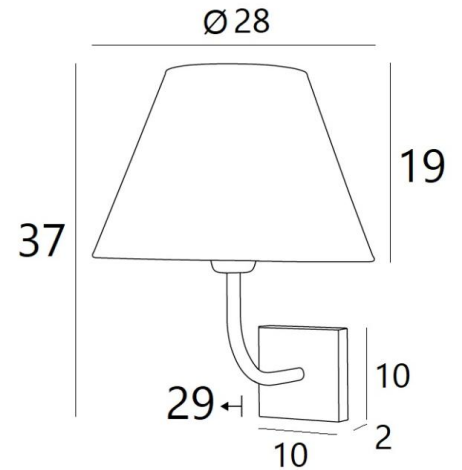

ABA 2 o

ABA 2 in brushed bronze with lampshade in Basoo Zebra (fabric from category 5)

**ABA 2 o** is a wall light with a round conical lampshade

Designed with simplicity, she is nevertheless well balanced and its elegance allows her to find a place in many decorations

#### OVERALL SIZES

H37cm L28cm |→29cm

#### BASE

#10 x 2cm

#### LAMPSHADE : SIZES & CODE

Ø14 - 28 - 20cm

Code: 1112 + fabric code

We propose more than 180 fabrics/materials/colors for lampshades