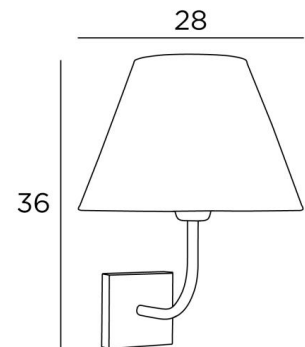

## ABA 2 o

ABA 2 in brushed bronze with lampshade in Basoo Zebra (fabric from category 5)

**ABA 2 o** is a wall light with a round conical lampshade

Designed with simplicity, she is nevertheless well balanced and its elegance allows her to find a place in many decorations

### OVERALL SIZES

H36cm L28cm |→29cm

### BASE

#10 x 2cm

### LAMPSHADE : SIZES & CODE

Ø14 - 28 - 20cm

Code: 1112 + fabric code

We propose more than 150 materials/colors for lampshades.