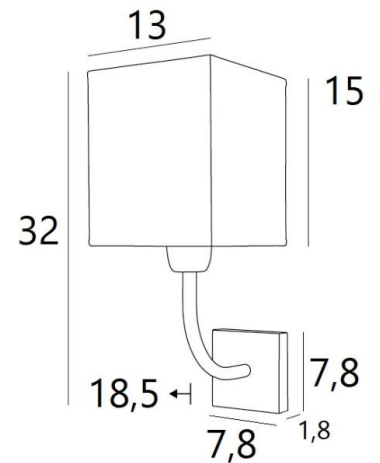

## ABA 1 #

ABA 1 in brushed bronze with lampshade in Parma Cendré (fabric from category 4)

**ABA 1 #** is a wall light with a square lampshade

Designed with simplicity, she is nevertheless well balanced and its elegance allows her to find a place in many decorations

### OVERALL SIZES

H32cm L13cm |→18,5cm

# 7,8 x 1,8cm