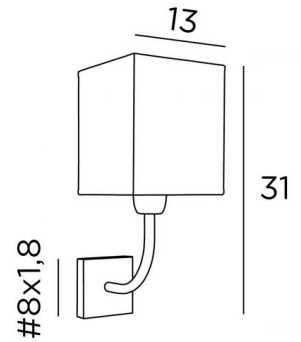

ABA 1 #

ABA 1 in brushed bronze with lampshade in Seta nuit (fabric from category 3)

Wall lamp with a square lampshade. Sober and classic, it can be used in different decorations

It exists also in a larger model, [ABA 2 #](#)

OVERALL SIZES

H31cm L13cm |→18,5cm

BASE

#8 x 1,8cm

TECHNICAL DATA

One E27 fitting with ring

Dimmable wall lamp

A fixing plate for the wall box (plan in PDF)