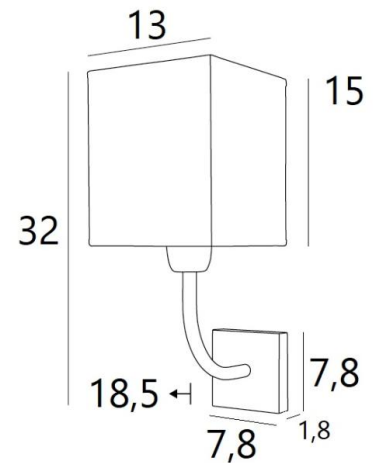

## ABA 1 #

ABA 1 in brushed bronze with lampshade in Parma Cendré (fabric from category 4)

**ABA 1 #** is a wall light with a square lampshade

Designed with simplicity, she is nevertheless well balanced and its elegance allows her to find a place in many decorations

### OVERALL SIZES

H32cm L13cm |→18,5cm

# 7,8 x 1,8cm