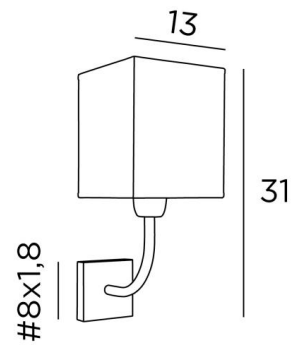

ABA 1

ABA 1 in brushed bronze with lampshade in Parma Cendré (fabric from category 4)

ABA 1 # is a wall light with a square lampshade

Designed with simplicity, she is nevertheless well balanced and its elegance allows her to find a place in many decorations

This wall light is available in a larger model, see [ABA 2 rect](#)

OVERALL SIZES

H31cm L13cm |→18,5cm

BASE

8 x 1,8cm

TECHNICAL DATA

One E27 fitting with ring

Dimmable wall light