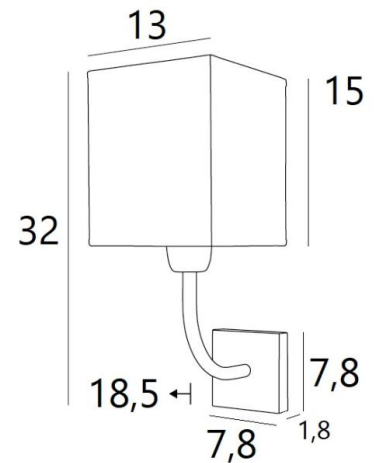

ABA 1

ABA 1 in brushed bronze with lampshade in Parma Cendré (fabric from category 4)

ABA 1 # is a wall light with a square lampshade

Designed with simplicity, she is nevertheless well balanced and its elegance allows her to find a place in many decorations

This wall light is available in a larger model, see [ABA 2 rect](#)

OVERALL SIZES

H32cm L13cm |→18,5cm

BASE

7,8 x 1,8cm

TECHNICAL DATA

One E27 fitting with ring

Dimmable wall light