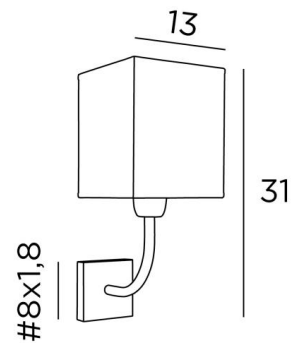

ABA 1

ABA 1 in brushed bronze with lampshade in Parma Cendré (fabric from category 4)

ABA 1 # is a wall light with a square lampshade

Designed with simplicity, she is nevertheless well balanced and its elegance allows her to find a place in many decorations

This wall light is available in a larger model, see [ABA 2 rect](#)

OVERALL SIZES

H31cm L13cm |→18,5cm

BASE

8 x 1,8cm

TECHNICAL DATA

One E27 fitting with ring

Dimmable wall light