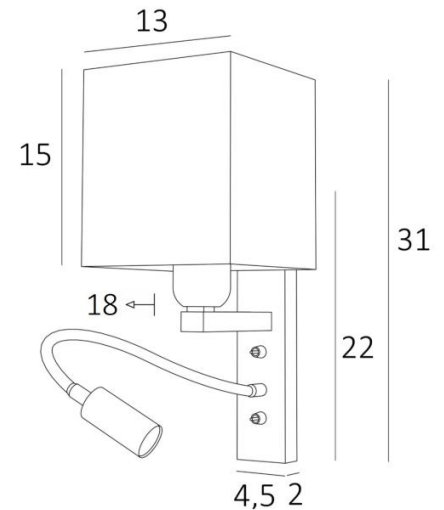

KARY #

KARY brushed bronze with lampshade Parma Merisier (fabric category 4)

**KARY #** is a wall light with a square lampshade and reading light to be placed near a bed  
The arm has an E27 fitting with a ring to fix a square lampshade

The reading light consists of a flexible that ends with a LED spot that emits a warm and concentrated light  
This wall light has two switches that control the lampshade and the reading light separately, so you can choose between soft and/of reading light

#### OVERALL SIZES

H31cm L13cm |→18cm **BASE:** 4,5 x 22 x 2cm

#### TECHNICAL DATA

**E27 fitting** with ring on a fixed arm, controlled by a toggle switch

**LED-spotlight** on a 30cm flex, controlled by a toggle switch

The spotlight can be directed to all directions. Dimensions: L5cm Ø2,5cm