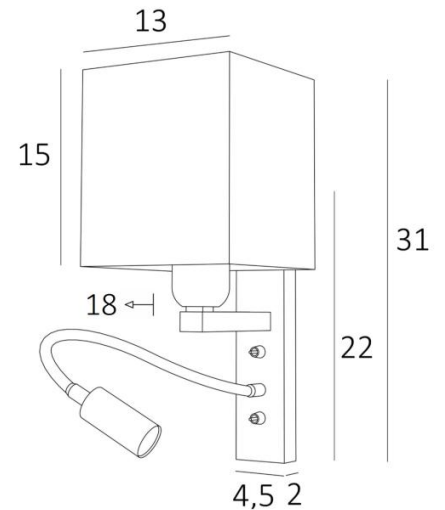

KARY #

KARY brushed bronze with lampshade Parma Merisier (fabric category 4)

**KARY #** is a wall light with a square lampshade and reading light to be placed near a bed

The arm has an E27 fitting with a ring to fix a square lampshade

The reading light consists of a flexible that ends with a LED spot that emits a warm and concentrated light

This wall light has two switches that control the lampshade and the reading light separately, so you can choose between soft and/of reading light

#### OVERALL SIZES

H31cm L13cm |→18cm **BASE:** 4,5 x 22 x 2cm

#### TECHNICAL DATA

**E27 fitting** with ring on a fixed arm, controlled by a toggle switch

**LED-spotlight** on a 30cm flex, controlled by a toggle switch

The spotlight can be directed to all directions. Dimensions: L5cm Ø2,5cm