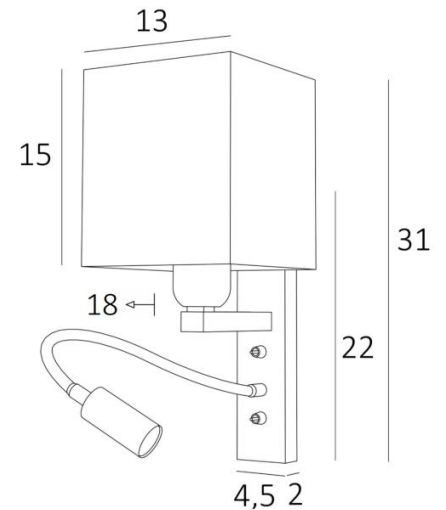

KARY #

KARY brushed bronze with lampshade Parma Merisier (fabric category 4)

KARY # is a wall light with a square lampshade and reading light to be placed near a bed
The arm has an E27 fitting with a ring to fix a square lampshade

The reading light consists of a flexible that ends with a LED spot that emits a warm and concentrated light
This wall light has two switches that control the lampshade and the reading light separately, so you can choose between soft and/of reading light

OVERALL SIZES

H31cm L13cm |→18cm **BASE:** 4,5 x 22 x 2cm

TECHNICAL DATA

E27 fitting with ring on a fixed arm, controlled by a toggle switch

LED-spotlight on a 30cm flex, controlled by a toggle switch

The spotlight can be directed to all directions. Dimensions: L5cm Ø2,5cm