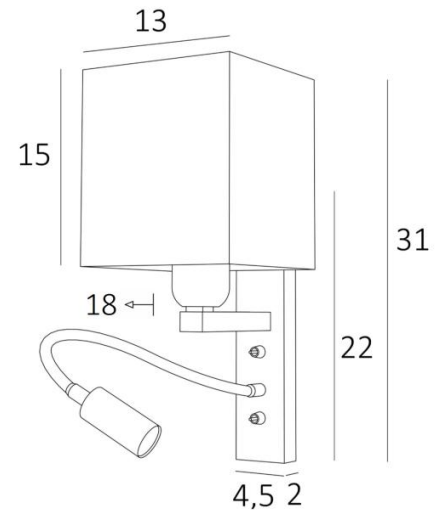

KARY #

KARY brushed bronze with lampshade Parma Merisier (fabric category 4)

KARY # is a wall light with a square lampshade and reading light to be placed near a bed
The arm has an E27 fitting with a ring to fix a square lampshade

The reading light consists of a flexible that ends with a LED spot that emits a warm and concentrated light
This wall light has two switches that control the lampshade and the reading light separately, so you can choose between soft and/of reading light

OVERALL SIZES

H31cm L13cm |→18cm **BASE** : 4,5 x 22 x 2cm

TECHNICAL DATA

E27 fitting with ring on a fixed arm, controlled by a toggle switch

LED-spotlight on a 30cm flex, controlled by a toggle switch

The spotlight can be directed to all directions. Dimensions: L5cm Ø2,5cm