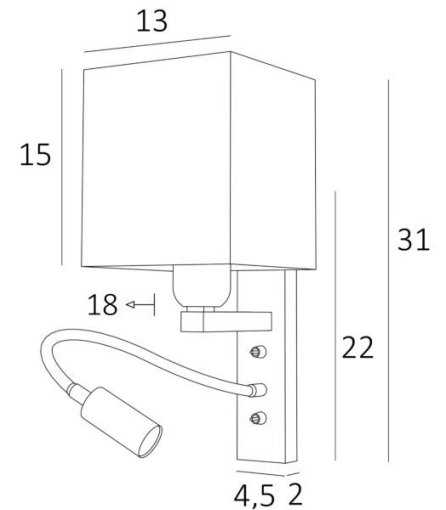

KARY #

KARY brushed bronze with lampshade Parma Merisier (fabric category 4)

**KARY #** is a wall light with a square lampshade and reading light to be placed near a bed  
The arm has an E27 fitting with a ring to fix a square lampshade

The reading light consists of a flexible that ends with a LED spot that emits a warm and concentrated light  
This wall light has two switches that control the lampshade and the reading light separately, so you can choose between soft and/of reading light

#### OVERALL SIZES

H31cm L13cm |→18cm **BASE:** 4,5 x 22 x 2cm

#### TECHNICAL DATA

**E27 fitting** with ring on a fixed arm, controlled by a toggle switch

**LED-spotlight** on a 30cm flex, controlled by a toggle switch

The spotlight can be directed to all directions. Dimensions: L5cm Ø2,5cm