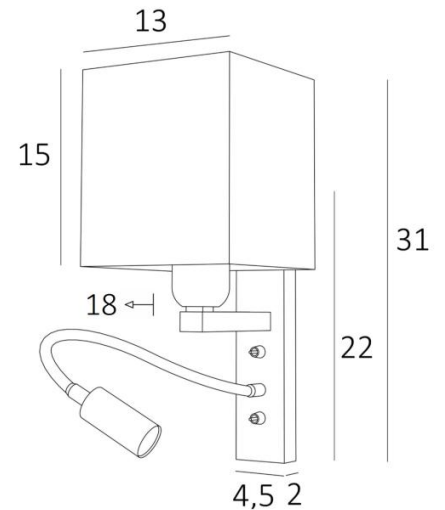

KARY #

KARY brushed bronze with lampshade Parma Merisier (fabric category 4)

KARY # is a wall light with a square lampshade and reading light to be placed near a bed
The arm has an E27 fitting with a ring to fix a square lampshade

The reading light consists of a flexible that ends with a LED spot that emits a warm and concentrated light
This wall light has two switches that control the lampshade and the reading light separately, so you can choose between soft and/of reading light

OVERALL SIZES

H31cm L13cm |→18cm

BASE : 4,5 x 22 x 2cm

TECHNICAL DATA

E27 fitting with ring on a fixed arm, controlled by a toggle switch

LED-spotlight on a 30cm flex, controlled by a toggle switch

The spotlight can be directed to all directions. Dimensions : L5cm Ø2,5cm