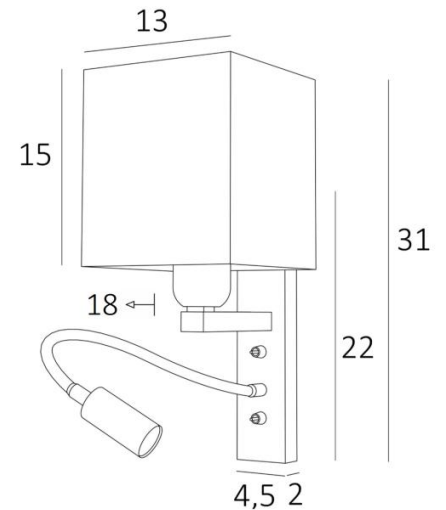

KARY #

KARY brushed bronze with lampshade Parma Merisier (fabric category 4)

KARY # is a wall light with a square lampshade and reading light to be placed near a bed
The arm has an E27 fitting with a ring to fix a square lampshade
The reading light consists of a flexible that ends with a LED spot that emits a warm and concentrated light
This wall light has two switches that control the lampshade and the reading light separately, so you can choose between soft and/of reading light
This high-quality fixture is accentuated with beautiful finishes. For the lampshade, which will provide a warm atmosphere we offer you a choice of many shapes, fabrics and colors. This will allow you to integrate this elegant wall light into your decoration

OVERALL SIZES

H31cm L13cm |→18cm **BASE:** 4,5 x 22 x 2cm

TECHNICAL DATA

E27 fitting with ring on a fixed arm, controlled by a toggle switch

LED-spotlight on a 30cm flex, controlled by a toggle switch

The spotlight can be directed to all directions. Dimensions: L5cm Ø2,5cm

Integrated LED: 1W 119lm 2700°K 25° beam angle. Driver: 14-230V 50-60HZ 350mA

A fixing plate for the wall box ([plan in PDF](#))

OPTIONS: Push buttons for home automation system

OPTIONS: CE socket outlet, USB port, USB-C port