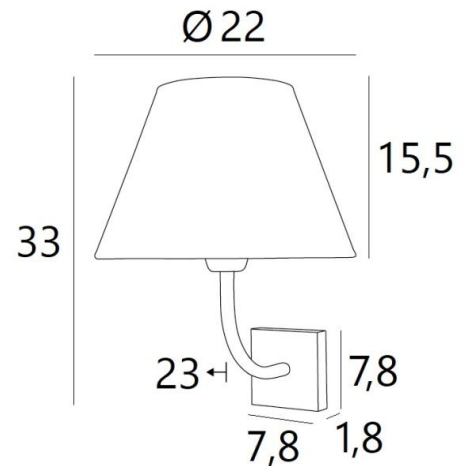

ABA 1 o

ABA 1 in brushed bronze with lampshade in Raphia Banane (material from category 3)

ABA 1 o is a wall light with a round conical lampshade

Designed with simplicity, she is nevertheless well balanced and its elegance allows her to find a place in many decorations

This wall light is available in a larger model, see [ABA 2 o](#)

OVERALL SIZES

H33cm L22cm |→23cm

BASE

7,8 x 1,8cm

TECHNICAL DATA

One E27 fitting with ring

Dimmable wall light

A fixing plate for the wall box ([plan in PDF](#))

AVAILABLE METAL FINISHES AND CODES

29 - Brushed bronze - 1111 029

33 - Brushed nickel - 1111 033

LAMP SHADE : SIZES & CODE

Ø12 - 22 - 16cm

Code: 1111 + fabric code