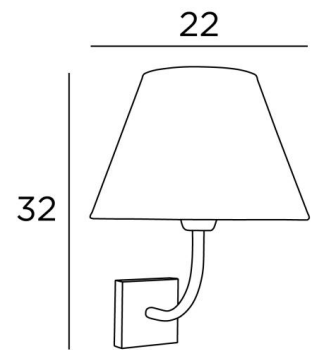

ABA 1 o

ABA 1 in brushed bronze with lampshade in Raphia Banane (material from category 3)

ABA 1 o is a wall light with a round conical lampshade

Designed with simplicity, she is nevertheless well balanced and its elegance allows her to find a place in many decorations

This wall light is available in a larger model, see [ABA 2 o](#)

OVERALL SIZES

H32cm L22cm |→23cm

BASE

8 x 1,8cm

TECHNICAL DATA

One E27 fitting with ring

Dimmable wall light

A fixing plate for the wall box ([plan in PDF](#))

AVAILABLE METAL FINISHES AND CODES

28 - Light bronze - 1111 028

29 - Brushed bronze - 1111 029

32 - Brushed chrome - 1111 032

LAMPSHADE : SIZES & CODE

Ø12 - 22 - 16cm