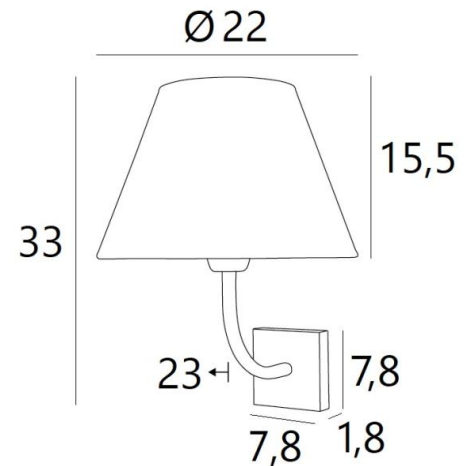

ABA 1 o

ABA 1 in brushed bronze with lampshade in Raphia Banane (material from category 3)

ABA 1 o is a wall light with a round conical lampshade

Designed with simplicity, she is nevertheless well balanced and its elegance allows her to find a place in many decorations

This wall light is available in a larger model, see [ABA 2 o](#)

OVERALL SIZES

H33cm L22cm |→23cm

BASE

7,8 x 1,8cm

TECHNICAL DATA

One E27 fitting with ring

Dimmable wall light

A fixing plate for the wall box ([plan in PDF](#))

AVAILABLE METAL FINISHES AND CODES

29 - Brushed bronze - 1111 029

33 - Brushed nickel - 1111 033

LAMP SHADE : SIZES & CODE

Ø12 - 22 - 16cm

Code: 1111 + fabric code