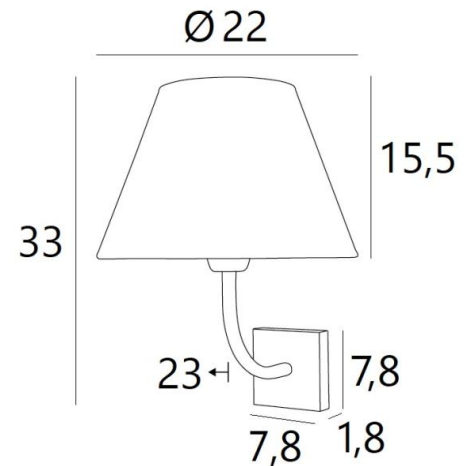

ABA 1 o

ABA 1 in brushed bronze with lampshade in Raphia Banane (material from category 3)

**ABA 1 o** is a wall light with a round conical lampshade

Designed with simplicity, she is nevertheless well balanced and its elegance allows her to find a place in many decorations

#### OVERALL SIZES

H33cm L22cm |→23cm

# 7,8 x 1,8cm

#### LAMPSHADE : SIZES & CODE

Ø12 - 22 - 16cm

Code: 1111 + fabric code

We propose more than 180 fabrics/materials/colors for lampshades

LIGHTING COLLECTION