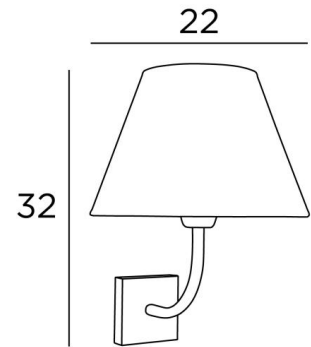

ABA 1 o

ABA 1 in brushed bronze with lampshade in Raphia Banane (material from category 3)

ABA 1 o is a wall light with a round conical lampshade

Designed with simplicity, she is nevertheless well balanced and its elegance allows her to find a place in many decorations

This wall light is available in a larger model, see [ABA 2 o](#)

OVERALL SIZES

H32cm L22cm |→23cm

BASE

8 x 1,8cm

TECHNICAL DATA

One E27 fitting with ring

Dimmable wall light

A fixing plate for the wall box ([plan in PDF](#))

AVAILABLE METAL FINISHES AND CODES

28 - Light bronze - 1111 028

29 - Brushed bronze - 1111 029

32 - Brushed chrome - 1111 032

LAMPSHADE : SIZES & CODE

Ø12 - 22 - 16cm