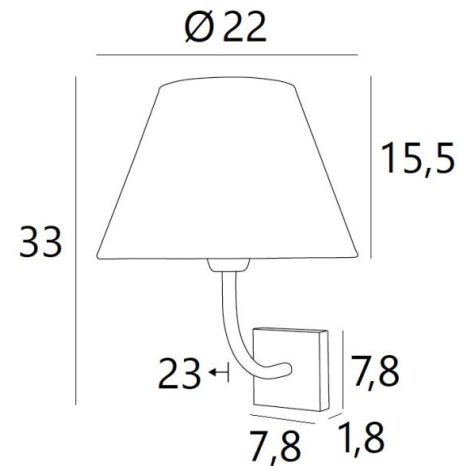

ABA 1 o

ABA 1 in brushed bronze with lampshade in Raphia Banane (material from category 3)

ABA 1 o is a wall light with a round conical lampshade

Designed with simplicity, she is nevertheless well balanced and its elegance allows her to find a place in many decorations

This wall light is available in a larger model, see [ABA 2 o](#)

OVERALL SIZES

H33cm L22cm |→23cm

BASE

7,8 x 1,8cm

TECHNICAL DATA

One E27 fitting with ring

Dimmable wall light

A fixing plate for the wall box ([plan in PDF](#))

AVAILABLE METAL FINISHES AND CODES

28 - Light bronze - 1111 028

29 - Brushed bronze - 1111 029

32 - Brushed chrome - 1111 032

LAMPSHADE : SIZES & CODE

Ø12 - 22 - 16cm