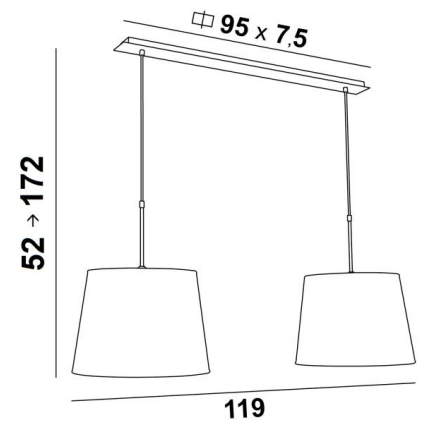

MEREROUKA 2 o40

MEREROUKA 2 in brushed bronze with two round lampshades in Trento Jute (fabric from category 3)

MEREROUKA 2 o40 is a beautiful suspension with two round conical lampshades

A long suspension lamp with a beautiful and imposing ceiling base consisting of a large box and a long, wide decorative plate. This base gives you a lot of freedom to place the luminaire on the electrical connection and in the middle of your table

Easy to install, this suspension lamp can be placed above a rectangular table or desk

Also available in a larger size with three identical lampshades

OVERALL SIZES

H52cm→172cm L119 x 40cm

BASE

Plate: 95 x 7,5cm Box: 91 x 6 x 2,2cm

TECHNICAL DATA

Two metal E27 fittings with ring

Dimmable suspension

Distance between fittings : 79cm

Suspension adjustable in height during the installation

On request : longer suspension tubes

A fixing plate for the ceiling base ([plan in PDF](#))

AVAILABLE METAL FINISHES AND CODES

28 - Light bronze - 4154 028

29 - Brushed bronze - 4154 029

LAMPSHADE : SIZES & CODE

Ø32 - 40 - 30cm (x2)

Code: 4158 + fabric code

We propose more than 180 fabrics/materials/colors for lampshades