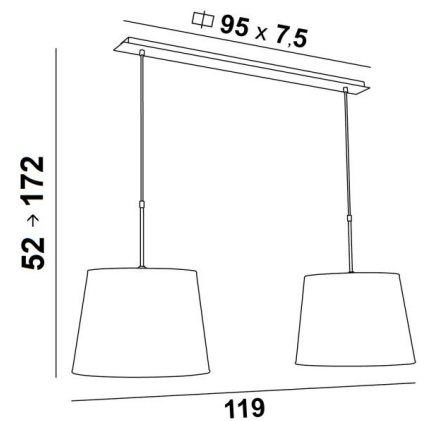

MEREROUKA 2 o40

MEREROUKA 2 in brushed bronze with two round lampshades in Trento Jute (fabric from category 3)

MEREROUKA 2 o40 is a beautiful suspension with two round conical lampshades

A long suspension lamp with a beautiful and imposing ceiling base consisting of a large box and a long, wide decorative plate. This base gives you a lot of freedom to place the luminaire on the electrical connection and in the middle of your table

Easy to install, this suspension lamp can be placed above a rectangular table or desk

Also available in a larger size with three identical lampshades

OVERALL SIZES

H52cm→172cm L119 x 40cm

BASE

Plate: 95 x 7,5cm Box: 91 x 6 x 2,2cm

TECHNICAL DATA

Two metal E27 fittings with ring

Dimmable suspension

Distance between fittings : 79cm

Suspension adjustable in height during the installation

On request : longer suspension tubes

A fixing plate for the ceiling base ([plan in PDF](#))

AVAILABLE METAL FINISHES AND CODES

28 - Light bronze - 4154 028

29 - Brushed bronze - 4154 029

33 - Brushed nickel - 4154 033

LAMPSHADE : SIZES & CODE

Ø32 - 40 - 30cm (x2)

Code: 4158 + fabric code

We propose more than 150 materials/colors for lampshades.