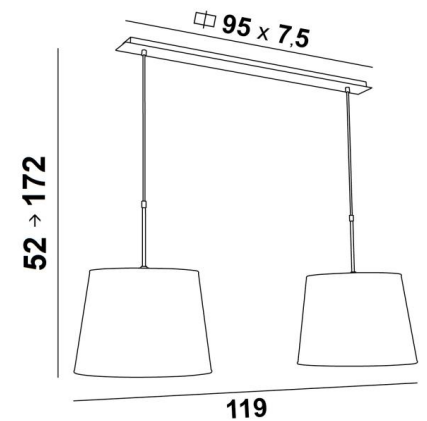

MEREROUKA 2 o40

MEREROUKA 2 in brushed bronze with two round lampshades in Trento Jute (fabric from category 3)

MEREROUKA 2 o40 is a beautiful suspension with two round conical lampshades

A long suspension lamp with a beautiful and imposing ceiling base consisting of a large box and a long, wide decorative plate. This base gives you a lot of freedom to place the luminaire on the electrical connection and in the middle of your table

Easy to install, this suspension lamp can be placed above a rectangular table or desk

Also available in a larger size with three identical lampshades

OVERALL SIZES

H52cm→172cm L119 x 40cm

BASE

Plate: 95 x 7,5cm Box: 91 x 6 x 2,2cm

TECHNICAL DATA

Two metal E27 fittings with ring

Dimmable suspension

Distance between fittings : 79cm

Suspension adjustable in height during the installation

On request : longer suspension tubes

A fixing plate for the ceiling base ([plan in PDF](#))

AVAILABLE METAL FINISHES AND CODES

28 - Light bronze - 4154 028

29 - Brushed bronze - 4154 029

33 - Brushed nickel - 4154 033

LAMPSHADE : SIZES & CODE

Ø32 - 40 - 30cm (x2)

Code: 4158 + fabric code

We propose more than 180 fabrics/materials/colors for lampshades