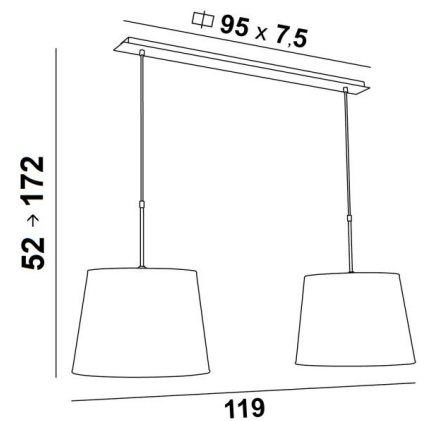

MEREROUKA 2 o40

MEREROUKA 2 in brushed bronze with two round lampshades in Trento Jute (fabric from category 3)

MEREROUKA 2 o40 is a beautiful suspension with two round conical lampshades

A long suspension lamp with a beautiful and imposing ceiling base consisting of a large box and a long, wide decorative plate. This base gives you a lot of freedom to place the luminaire on the electrical connection and in the middle of your table

Easy to install, this suspension lamp can be placed above a rectangular table or desk

Also available in a larger size with three identical lampshades

OVERALL SIZES

H52cm→172cm L119 x 40cm

BASE

Plate: 95 x 7,5cm Box: 91 x 6 x 2,2cm

TECHNICAL DATA

Two metal E27 fittings with ring

Dimmable suspension

Distance between fittings : 79cm

Suspension adjustable in height during the installation

On request : longer suspension tubes

A fixing plate for the ceiling base ([plan in PDF](#))

AVAILABLE METAL FINISHES AND CODES

28 - Light bronze - 4154 028

29 - Brushed bronze - 4154 029

33 - Brushed nickel - 4154 033

LAMPSHADE : SIZES & CODE

Ø32 - 40 - 30cm (x2)

Code: 4158 + fabric code

We propose more than 180 fabrics/materials/colors for lampshades