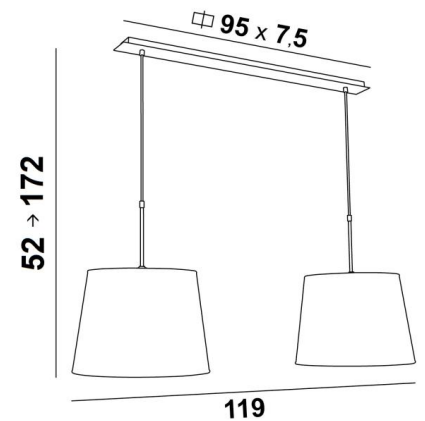

## MEREROUKA 2 o40

MEREROUKA 2 in brushed bronze with two round lampshades in Trento Jute (fabric from category 3)

**MEREROUKA 2 o40** is a beautiful suspension with two round conical lampshades

A long suspension lamp with a beautiful and imposing ceiling base consisting of a large box and a long, wide decorative plate. This base gives you a lot of freedom to place the luminaire on the electrical connection and in the middle of your table

Easy to install, this suspension lamp can be placed above a rectangular table or desk

Also available in a larger size with three identical lampshades

### OVERALL SIZES

H52cm→172cm L119 x 40cm

### BASE

Plate: 95 x 7,5cm Box: 91 x 6 x 2,2cm