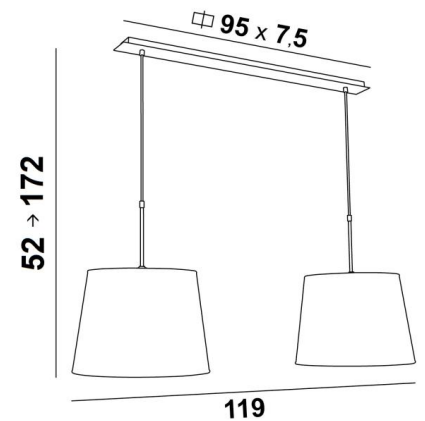

MEREROUKA 2 o40

MEREROUKA 2 in brushed bronze with two round lampshades in Trento Jute (fabric from category 3)

MEREROUKA 2 o40 is a beautiful suspension with two round conical lampshades

A long suspension lamp with a beautiful and imposing ceiling base consisting of a large box and a long, wide decorative plate. This base gives you a lot of freedom to place the luminaire on the electrical connection and in the middle of your table

Easy to install, this suspension lamp can be placed above a rectangular table or desk

Also available in a larger size with three identical lampshades

OVERALL SIZES

H52cm→172cm L119 x 40cm

BASE

Plate : 95 x 7,5cm

Box : 91 x 6 x 2,2cm

TECHNICAL DATA

Two metal E27 fittings with ring

Dimmable suspension

Distance between fittings : 79cm

Suspension adjustable in height during the installation

On request : longer suspension tubes