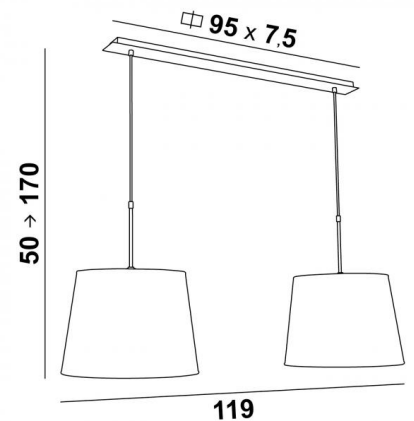

MEREROUKA 2 o40

MEREROUKA 2 in brushed bronze with lampshades in Trento ficelle (fabric from category 3)

Suspension with two round conical lampshades. Also available with 3 lampshades. Adjustable in height when mounting. To be placed above a table or desk

OVERALL SIZES

H50cm→170cm L119 x 40cm

BASE

Plate : 95 x 7,5cm

Box : 91 x 6 x 2,2cm

TECHNICAL DATA

Two metal E27 fittings with ring

Dimmable suspension

Distance between fittings : 79cm

Suspension adjustable in height during the installation

On request : longer suspension tubes

A fixing plate for the ceiling base (plan in PDF)

AVAILABLE METAL FINISHES AND CODES

29 - Brushed bronze - 4154 029

33 - Brushed nickel - 4154 033

LAMPSHADE : SIZES & CODE

Ø32 - 40 - 30cm (x2)

Code: 4158 + fabric code

We offer more than 150 materials and colors