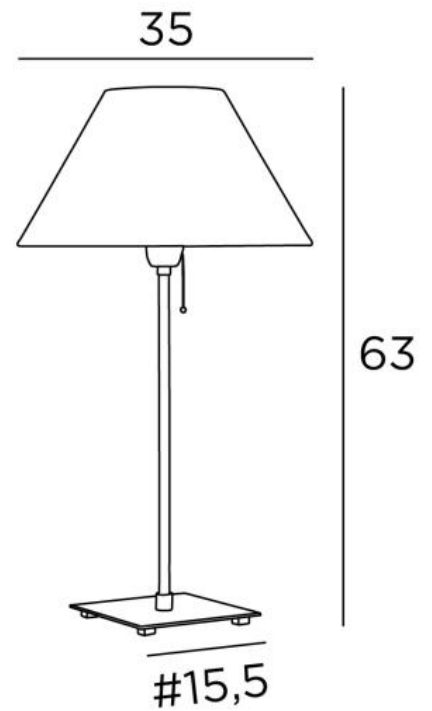

HOURGADA

HOURGADA in brushed bronze with lampshade in Seta Framboise (fabric from category 3)

HOURGADA is a table light with a round conical lampshade

A pull switch is fitted to the E27 fitting for easy switching on

OVERALL SIZES

H63cm Ø35cm

BASE

Solid brass base : #15,5 x 1,5cm

TECHNICAL DATA

E27 fitting with pullcord switch

AVAILABLE METAL FINISHES AND CODES

29 - Brushed bronze - 2134 029

32 - Brushed chrome - 2134 032

LAMPSHADE : SIZES & CODE

Ø14 - 35 - 21cm

Code: 2134 + fabric code

We propose more than 180 fabrics/materials/colors for lampshades