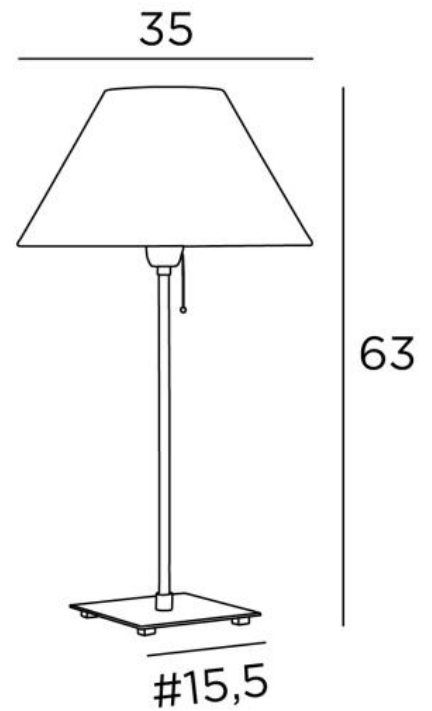

## HOURGADA

HOURGADA in brushed bronze with lampshade in Seta Framboise (fabric from category 3)

**HOURGADA** is a table light with a round conical lampshade

A pull switch is fitted to the E27 fitting for easy switching on

### OVERALL SIZES

H63cm Ø35cm

### BASE

Solid brass base : #15,5 x 1,5cm

### LAMPSHADE : SIZES & CODE

Ø14 - 35 - 21cm

Code: 2134 + fabric code

We propose more than 150 materials/colors for lampshades.