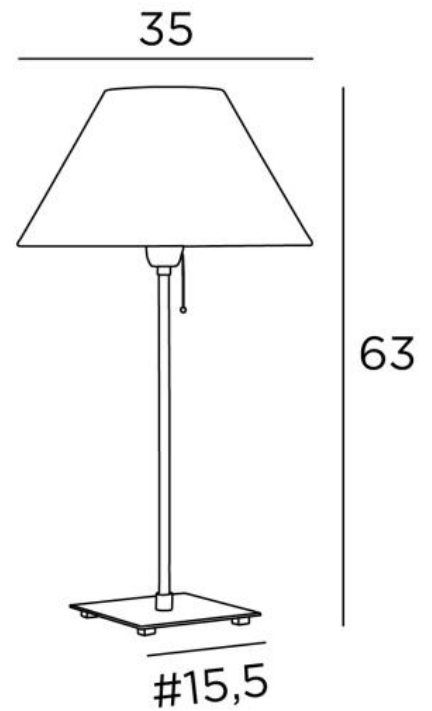

HOURGADA

HOURGADA in brushed bronze with lampshade in Seta Framboise (fabric from category 3)

HOURGADA is a table light with a round conical lampshade

A pull switch is fitted to the E27 fitting for easy switching on

OVERALL SIZES

H63cm Ø35cm

BASE

Solid brass base : #15,5 x 1,5cm

TECHNICAL DATA

E27 fitting with pullcord switch

AVAILABLE METAL FINISHES AND CODES

29 - Brushed bronze - 2134 029

32 - Brushed chrome - 2134 032

LAMPSHADE : SIZES & CODE

Ø14 - 35 - 21cm

Code: 2134 + fabric code

We propose more than 150 materials/colors for lampshades.