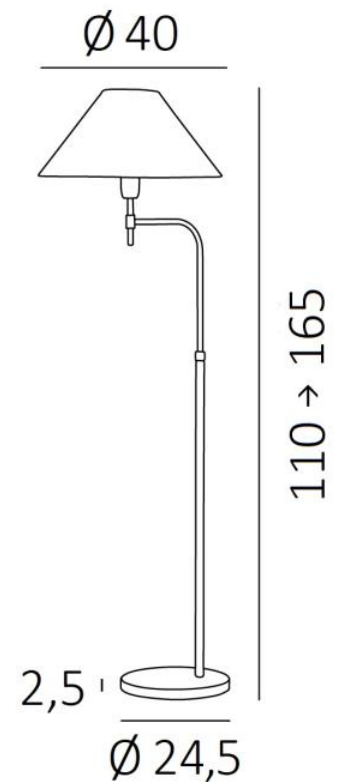

DENDERAH

DENDERAH in brushed bronze with lampshade in Raphia Banane (material from category 3)

DENDERAH is a reading light with a pivoting and height-adjustable arm

The arm is finished with a round and conical shade that diffuses the light obliquely to facilitate reading. Classic with a contemporary look, **DENDERAH** will bring efficiency but also elegance to your living room. With its design and right proportions, this light is enriched with several finishes, all remarkable. A large choice of materials, fabrics and colours allows you to create a lampshade that will create a beautiful luminous atmosphere in your home.

OVERALL SIZES

H110→165cm L40→45cm

BASE : Ø24,5 x 2,5cm

TECHNICAL DATA

One E27 fitting with ring
Movable arm through 360°
Reading light adjustable in height
A foot switch on the cable (standard)
A foot dimmer on the cable (option)

AVAILABLE METAL FINISHES AND CODES

28 - Light bronze - 3130 028

29 - Brushed bronze - 3130 029

LAMPSHADE : SIZES & CODE

Ø12 - 40 - 23cm

Code: 1107 + fabric code

We propose more than 180 fabrics/materials/colors for lampshades