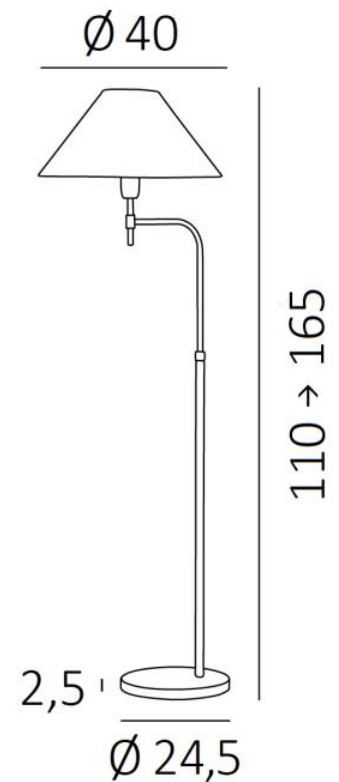

## DENDERAH

DENDERAH in brushed bronze with lampshade in Raphia Banane (material from category 3)

**DENDERAH** is a reading light with a pivoting and height-adjustable arm

The arm is finished with a round and conical shade that diffuses the light obliquely to facilitate reading. Classic with a contemporary look, **DENDERAH** will bring efficiency but also elegance to your living room. With its design and right proportions, this light is enriched with several finishes, all remarkable. A large choice of materials, fabrics and colours allows you to create a lampshade that will create a beautiful luminous atmosphere in your home.

### OVERALL SIZES

H110→165cm L40→45cm

**BASE :** Ø24,5 x 2,5cm

### TECHNICAL DATA

One E27 fitting with ring  
Movable arm through 360°  
Reading light adjustable in height  
A foot switch on the cable (standard)  
A foot dimmer on the cable (option)

### LAMPSHADE : SIZES & CODE

Ø12 - 40 - 23cm

Code: 1107 + fabric code

We propose more than 180 fabrics/materials/colors for lampshades

**LIGHTING COLLECTION**