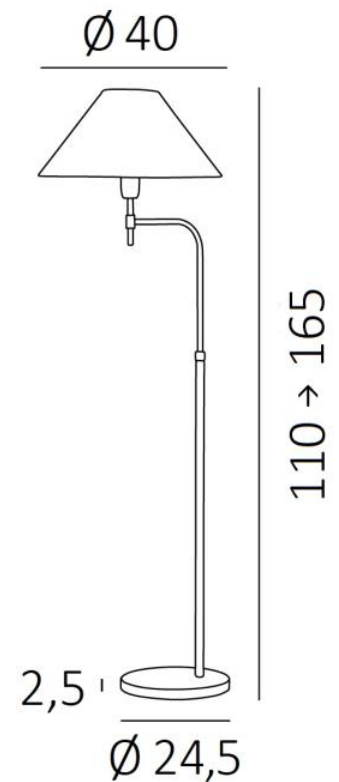

DENDERAH

DENDERAH in brushed bronze with lampshade in Raphia Banane (material from category 3)

DENDERAH is a reading light with a pivoting and height-adjustable arm

The arm is finished with a round and conical shade that diffuses the light obliquely to facilitate reading. Classic with a contemporary look, **DENDERAH** will bring efficiency but also elegance to your living room. With its design and right proportions, this light is enriched with several finishes, all remarkable. A large choice of materials, fabrics and colours allows you to create a lampshade that will create a beautiful luminous atmosphere in your home.

OVERALL SIZES

H110→165cm L40→45cm

BASE : Ø24,5 x 2,5cm

TECHNICAL DATA

One E27 fitting with ring
Movable arm through 360°
Reading light adjustable in height
A foot switch on the cable (standard)
A foot dimmer on the cable (option)

AVAILABLE METAL FINISHES AND CODES

28 - Light bronze - 3130 028

29 - Brushed bronze - 3130 029

LAMPSHADE : SIZES & CODE

Ø12 - 40 - 23cm

Code: 1107 + fabric code

We propose more than 180 fabrics/materials/colors for lampshades