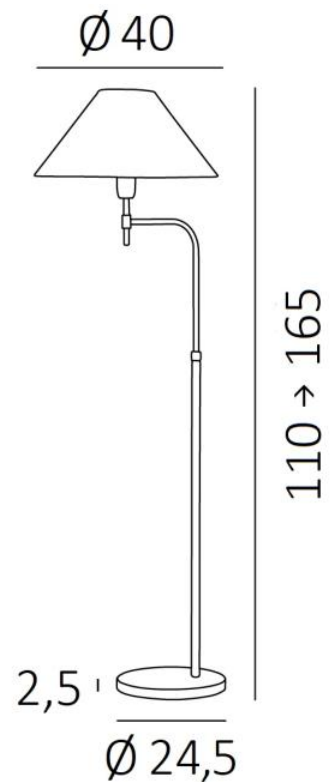

## DENDERAH

DENDERAH in brushed bronze with lampshade in Raphia Banane (material from category 3)

**DENDERAH** is a reading light with a pivoting and height-adjustable arm

The arm is finished with a round and conical shade that diffuses the light obliquely to facilitate reading. Classic with a contemporary look, **DENDERAH** will bring efficiency but also elegance to your living room. With its design and right proportions, this light is enriched with several finishes, all remarkable. A large choice of materials, fabrics and colours allows you to create a lampshade that will create a beautiful luminous atmosphere in your home.

### OVERALL SIZES

H110→165cm L40→45cm

**BASE :** Ø24,5 x 2,5cm

### TECHNICAL DATA

One E27 fitting with ring  
Movable arm through 360°  
Reading light adjustable in height  
A foot switch on the cable (standard)  
A foot dimmer on the cable (option)

### LAMPSHADE : SIZES & CODE

Ø12 - 40 - 23cm

Code: 1107 + fabric code

We propose more than 150 materials/colors for lampshades.

**LIGHTING COLLECTION**