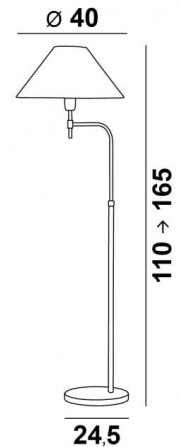

## DENDERAH

DENDERAH in brushed bronze with lampshade in Trento basalte (fabric from category 3)

**DENDERAH** is a reading light with a pivoting and height-adjustable arm

The arm is finished with a round and conical shade that diffuses the light obliquely to facilitate reading. Classic with a contemporary look, **DENDERAH** will bring efficiency but also elegance to your living room. With its design and right proportions, this light is enriched with several finishes, all remarkable. A large choice of materials, fabrics and colours allows you to create a lampshade that will create a beautiful luminous atmosphere in your home.

### OVERALL SIZES

H110→165cm L40→45cm

**BASE :** Ø24,5 x 2,5cm

### TECHNICAL DATA

One E27 fitting with ring  
Movable arm through 360°  
Reading light adjustable in height  
A foot switch on the cable (standard)  
A foot dimmer on the cable (option)

### LAMPSHADE : SIZES & CODE

Ø12 - 40 - 23cm

Code: 1107 + fabric code

We propose more than 150 materials/colors for lampshades.

**LIGHTING COLLECTION**