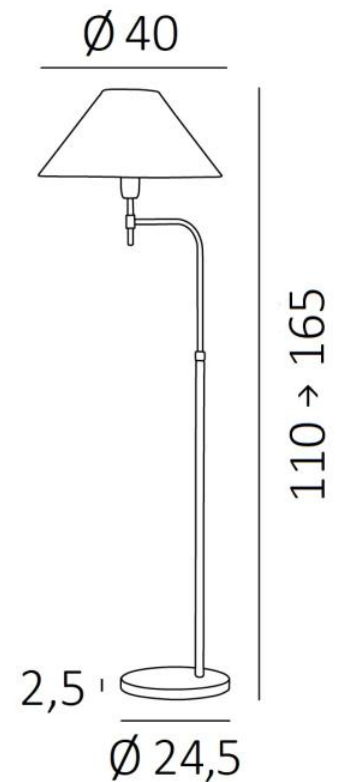

## DENDERAH

DENDERAH in brushed bronze with lampshade in Raphia Banane (material from category 3)

**DENDERAH** is a reading light with a pivoting and height-adjustable arm

The arm is finished with a round and conical shade that diffuses the light obliquely to facilitate reading. Classic with a contemporary look, **DENDERAH** will bring efficiency but also elegance to your living room. With its design and right proportions, this light is enriched with several finishes, all remarkable. A large choice of materials, fabrics and colours allows you to create a lampshade that will create a beautiful luminous atmosphere in your home.

### OVERALL SIZES

H110→165cm L40→45cm

**BASE :** Ø24,5 x 2,5cm

### TECHNICAL DATA

One E27 fitting with ring  
Movable arm through 360°  
Reading light adjustable in height  
A foot switch on the cable (standard)  
A foot dimmer on the cable (option)

### LAMPSHADE : SIZES & CODE

Ø12 - 40 - 23cm

Code: 1107 + fabric code

We propose more than 180 fabrics/materials/colors for lampshades

**LIGHTING COLLECTION**