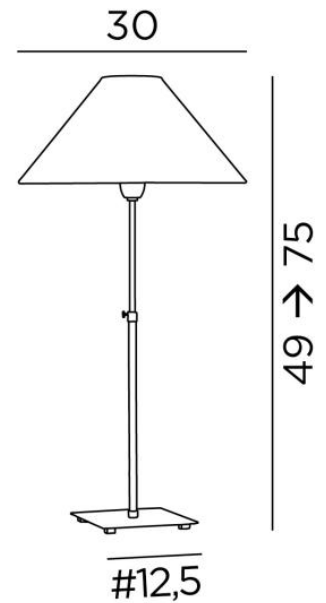

## ZABOU 1

ZABOU 1 in brushed bronze with lampshade in Stone Granit (fabric from category 4)

**ZABOU 1** is an attractive height adjustable table light with a round conical lampshade. Timeless and very decorative

### OVERALL SIZES

H49→75cm Ø30cm

### BASE

Solid brass base : #12,5 x 1,5cm

### LAMPSHADE : SIZES & CODE

Ø9 - 30 - 16cm

Code: 1105 + fabric code

We propose more than 150 materials/colors for lampshades.

**LIGHTING COLLECTION**