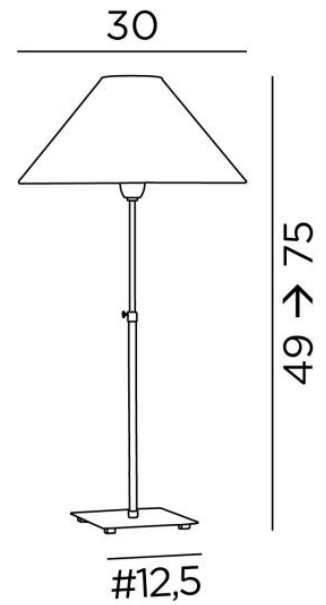

ZABOU 1

ZABOU 1 in brushed bronze with lampshade in Stone Granit (fabric from category 4)

ZABOU 1 is an attractive height adjustable table light with a round conical lampshade. Timeless and very decorative

OVERALL SIZES

H49→75cm Ø30cm

BASE

Solid brass base : #12,5 x 1,5cm

TECHNICAL DATA

One E27 fitting with ring and pull cord

The arm is adjustable

An electrical cord

AVAILABLE METAL FINISHES AND CODES

28 - Light bronze - 2191 028

29 - Brushed bronze - 2191 029

32 - Brushed chrome - 2191 032

LAMPSHADE : SIZES & CODE

Ø9 - 30 - 16cm

Code: 1105 + fabric code

We propose more than 180 fabrics/materials/colors for lampshades