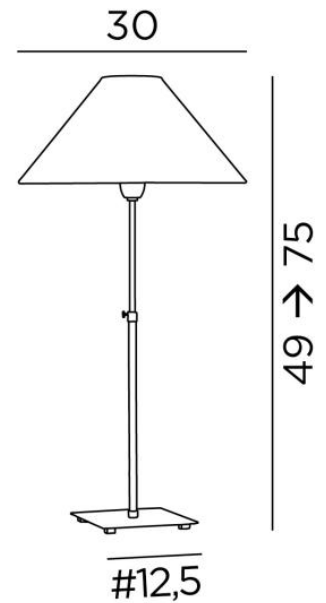

## ZABOU 1

ZABOU 1 in brushed bronze with lampshade in Stone Granit (fabric from category 4)

**ZABOU 1** is an attractive height adjustable table light with a round conical lampshade. Timeless and very decorative

### OVERALL SIZES

H49→75cm Ø30cm

### BASE

Solid brass base : #12,5 x 1,5cm

### LAMPSHADE : SIZES & CODE

Ø9 - 30 - 16cm

Code: 1105 + fabric code

We propose more than 150 materials/colors for lampshades.