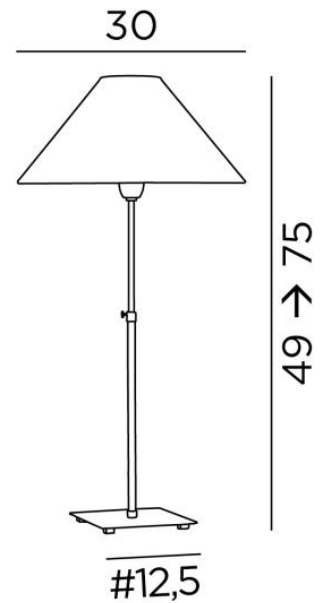

ZABOU

ZABOU in brushed bronze with lampshade in Stone Granit (fabric from category 4)

ZABOU is an attractive height adjustable table light with a round conical lampshade. Timeless and very decorative

Its sober and timeless design gives her minimalism and a beautiful contemporary look

OVERALL SIZES

H49→75cm Ø30cm

BASE

Solid brass base : #12,5 x 1,5cm

TECHNICAL DATA

One E27 fitting with ring and pull cord

The arm is adjustable

An electrical cord

AVAILABLE METAL FINISHES AND CODES

29 - Brushed bronze - 2191 029

33 - Brushed nickel - 2191 033

LAMPSHADE : SIZES & CODE

Ø9 - 30 - 16cm

Code: 1105 + fabric code

We propose more than 180 fabrics/materials/colors for lampshades