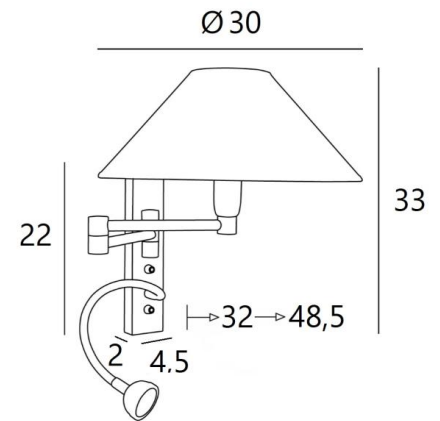

AHMES o

AHMES in brushed chrome with lampshade in Coton Sahara (fabric from category 1)

**AHMES o** is a wall light with a round conical lampshade and reading light to be placed near a bed. The double articulated arm has an E14 fitting with a ring to fix the lampshade. The reading light consists of a flexible with a LED spotlight that emits a warm and concentrated light. This wall light is equipped with two switches that control the lampshade and the reading light separately, allowing you to choose between soft- or reading light. For the lampshade, which will create a warm atmosphere and a beautiful brightness, we offer you a choice of many shapes, materials and colours. So you can better integrate this elegant and robust wall light in your decoration. This high-quality fixture, traditionally made of solid brass, is enriched with beautiful finishes.

#### OVERALL SIZES

H33cm L30cm |→32→48,5cm

**BASE :** 4,5 x 22 x 2cm

#### TECHNICAL DATA

**E14 fitting** with ring on a double articulated arm, controlled by a toggle switch

**LED-spotlight** on a 30cm flex (can be directed to all directions), controlled by a toggle switch

Spotlight dimensions: Ø4cm H2,4cm

**LED:** 1W 119lm 2700°K **Driver:** 14-230V 50-60HZ 350mA

A fixing plate for the wall box ([plan in PDF](#))

**OPTIONS:** Push buttons for home automation system

**OPTIONS:** CE socket outlet and/or USB port and/or USB-C port