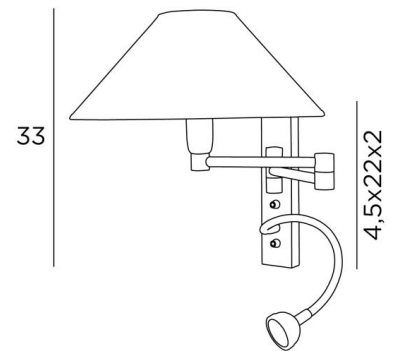

AHMES o

AHMES in brushed chrome with lampshade in Coton Sahara (fabric from category 1)

AHMES o is a wall light with a round conical lampshade and reading light to be placed near a bed. The double articulated arm has an E14 fitting with a ring to fix the lampshade. The reading light consists of a flexible with a LED spotlight that emits a warm and concentrated light. This wall light is equipped with two switches that control the lampshade and the reading light separately, allowing you to choose between soft- or reading light. For the lampshade, which will create a warm atmosphere and a beautiful brightness, we offer you a choice of many shapes, materials and colours. So you can better integrate this elegant and robust wall light in your decoration. This high-quality fixture, traditionally made of solid brass, is enriched with beautiful finishes.

OVERALL SIZES

H33cm L30cm |→32→48,5cm

BASE : 4,5 x 22 x 2cm

TECHNICAL DATA

E14 fitting with ring on a double articulated arm, controlled by a toggle switch

LED-spotlight on a 30cm flex (can be directed to all directions), controlled by a toggle switch

Spotlight dimensions : Ø4cm H2,4cm

LED: 1W 119lm 2700°K **Driver:** 14-230V 50-60HZ 350mA

Push buttons for home automation system (Options)

CE socket outlet and/or USB port and/or USB-C port (Options)

A fixing plate for the wall box ([plan in PDF](#))