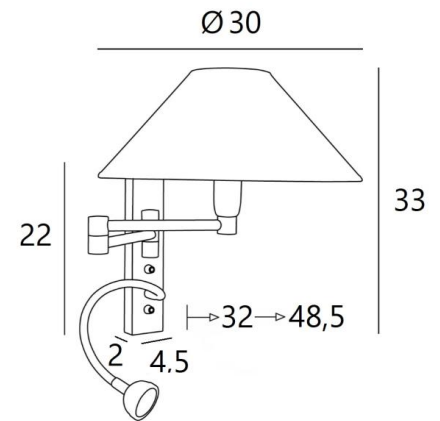

AHMES o

AHMES in brushed chrome with lampshade in Coton Sahara (fabric from category 1)

**AHMES o** is a wall light with a round conical lampshade and reading light to be placed near a bed. The double articulated arm has an E14 fitting with a ring to fix the lampshade. The reading light consists of a flexible with a LED spotlight that emits a warm and concentrated light. This wall light is equipped with two switches that control the lampshade and the reading light separately, allowing you to choose between soft- or reading light. For the lampshade, which will create a warm atmosphere and a beautiful brightness, we offer you a choice of many shapes, materials and colours. So you can better integrate this elegant and robust wall light in your decoration. This high-quality fixture, traditionally made of solid brass, is enriched with beautiful finishes.

#### OVERALL SIZES

H33cm L30cm |→32→48,5cm

**BASE :** 4,5 x 22 x 2cm

#### TECHNICAL DATA

**E14 fitting** with ring on a double articulated arm, controlled by a toggle switch

**LED-spotlight** on a 30cm flex (can be directed to all directions), controlled by a toggle switch

Spotlight dimensions : Ø4cm H2,4cm

**LED:** 1W 119lm 2700°K **Driver:** 14-230V 50-60HZ 350mA

Push buttons for home automation system (Options)

CE socket outlet and/or USB port and/or USB-C port (Options)