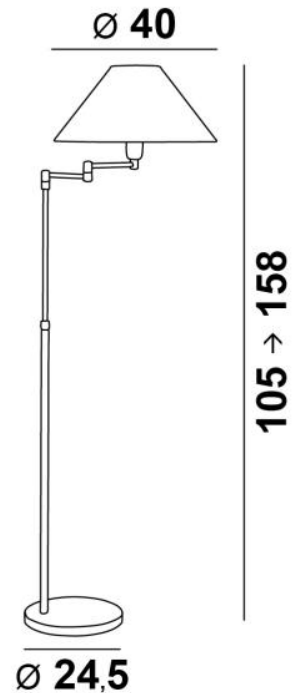

KALABSHA

KALABSHA in light bronze with lampshade in Ferro Doro (fabric from category 4)

KALABSHA is a reading light to be placed at the end of the sofa. She is hyper-functional with its articulated and mobile arm, its adjustable height and its conical lampshade which diffuses the light obliquely to facilitate reading. She is mounted on a solid, heavy base for exceptional stability. Classic, with a beautiful contemporary look, **KALABSHA** brings a "trendy" touch to your home. She is handcrafted by expert brassworkers. This reading lamp is presented in remarkable finishes. To make the lampshade that will filter the light of the bulb while creating a nice warm atmosphere, we offer you a large choice of colors, fabrics and materials. Choosing a **KALABSHA** means choosing refinement.

OVERALL SIZES

H105→158cm L40→55cm **BASE** : Ø24,5 x 2,5cm

TECHNICAL DATA

One E27 fitting with ring

Articulated arm through 360° and adjustable in height

A foot switch on the cable (standard)

A foot dimmer on the cable (option)

AVAILABLE METAL FINISHES AND CODES

20 - Polished brass - 3146 020

28 - Light bronze - 3146 028

29 - Brushed bronze - 3146 029

LAMPSHADE : SIZES & CODE

Ø12 - 40 - 23cm

Code: 1107 + fabric code

We propose more than 150 materials/colors for lampshades.