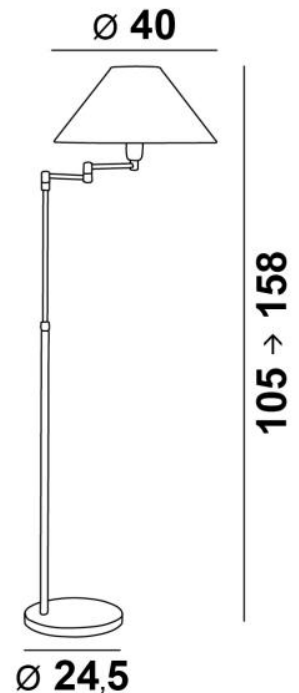

KALABSHA

KALABSHA in light bronze with lampshade in Ferro Doro (fabric categ.4)

KALABSHA is a reading light to be placed at the end of the sofa. She is hyper-functional with its articulated and mobile arm, its adjustable height and its conical lampshade which diffuses the light obliquely to facilitate reading. She is mounted on a solid, heavy base for exceptional stability. Classic, with a beautiful contemporary look, **KALABSHA** is presented in remarkable finishes. To make the lampshade while creating a nice warm atmosphere, we offer you a large choice of colours, fabrics and materials. Choosing a **KALABSHA** means choosing refinement.

OVERALL SIZES

H105→158cm L40→55cm **BASE** : Ø24,5 x 2,5cm

TECHNICAL DATA

Articulated arm through 360° with one E27 fitting and reading light adjustable in height
A foot switch on the cable (standard). A foot dimmer on the cable (option)

LAMPSHADE : SIZES & CODE

Ø12 - 40 - 23cm

Code: 1107 + fabric code

We propose more than 180 fabrics/materials/colors for lampshades