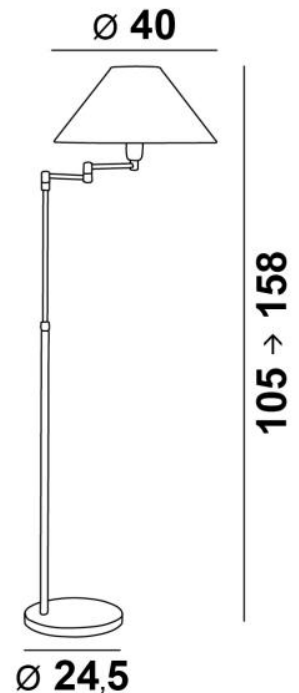

KALABSHA

KALABSHA in light bronze with lampshade in Ferro Doro (fabric categ.4)

KALABSHA is a reading light to be placed at the end of the sofa. She is hyper-functional with its articulated and mobile arm, its adjustable height and its conical lampshade which diffuses the light obliquely to facilitate reading. She is mounted on a solid, heavy base for exceptional stability. Classic, with a beautiful contemporary look, **KALABSHA** is presented in remarkable finishes. To make the lampshade while creating a nice warm atmosphere, we offer you a large choice of colours, fabrics and materials. Choosing a **KALABSHA** means choosing refinement.

OVERALL SIZES

H105→158cm L40→55cm **BASE :** Ø24,5 x 2,5cm

TECHNICAL DATA

Articulated arm through 360° with one E27 fitting and reading light adjustable in height
A foot switch on the cable (standard). A foot dimmer on the cable (option)

AVAILABLE METAL FINISHES AND CODES

	20 - Polished brass	- 3146 020
	25 - Brushed brass	- 3146 025
	28 - Light bronze	- 3146 028
	29 - Brushed bronze	- 3146 029
	32 - Brushed chrome	- 3146 032

LAMPSHADE : SIZES & CODE

Ø12 - 40 - 23cm

Code: 1107 + fabric code

We propose more than 150 materials/colors for lampshades.