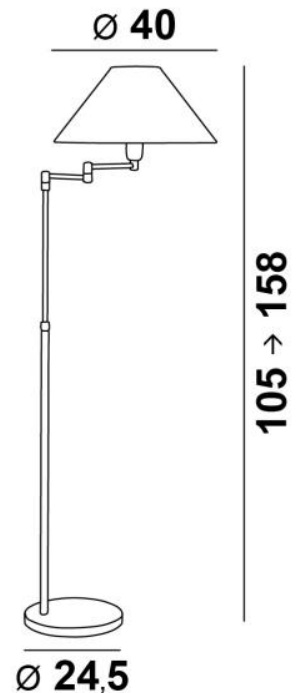

KALABSHA

KALABSHA in light bronze with lampshade in Ferro Doro (fabric categ.4)

KALABSHA is a reading light to be placed at the end of the sofa. She is hyper-functional with its articulated and mobile arm, its adjustable height and its conical lampshade which diffuses the light obliquely to facilitate reading. She is mounted on a solid, heavy base for exceptional stability. Classic, with a beautiful contemporary look, **KALABSHA** is presented in remarkable finishes. To make the lampshade while creating a nice warm atmosphere, we offer you a large choice of colours, fabrics and materials. Choosing a **KALABSHA** means choosing refinement.

OVERALL SIZES

H105→158cm L40→55cm **BASE :** Ø24,5 x 2,5cm

TECHNICAL DATA

Articulated arm through 360° with one E27 fitting and reading light adjustable in height
A foot switch on the cable (standard). A foot dimmer on the cable (option)

AVAILABLE METAL FINISHES AND CODES

25 - Brushed brass - 3146 025

28 - Light bronze - 3146 028

29 - Brushed bronze - 3146 029

33 - Brushed nickel - 3146 033

LAMPSHADE : SIZES & CODE

Ø12 - 40 - 23cm

Code: 1107 + fabric code