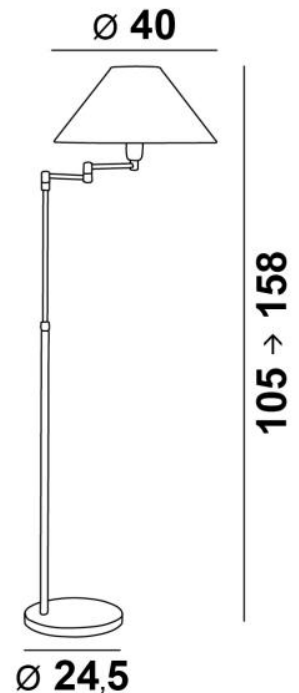

KALABSHA

KALABSHA in light bronze with lampshade in Ferro Doro (fabric categ.4)

KALABSHA is a reading light to be placed at the end of the sofa. She is hyper-functional with its articulated and mobile arm, its adjustable height and its conical lampshade which diffuses the light obliquely to facilitate reading. She is mounted on a solid, heavy base for exceptional stability. Classic, with a beautiful contemporary look, **KALABSHA** is presented in remarkable finishes. To make the lampshade while creating a nice warm atmosphere, we offer you a large choice of colours, fabrics and materials. Choosing a **KALABSHA** means choosing refinement.

OVERALL SIZES

H105→158cm L40→55cm **BASE** : Ø24,5 x 2,5cm

TECHNICAL DATA

Articulated arm through 360° with one E27 fitting and reading light adjustable in height
A foot switch on the cable (standard). A foot dimmer on the cable (option)

AVAILABLE METAL FINISHES AND CODES

	20 - Polished brass	- 3146 020
	25 - Brushed brass	- 3146 025
	28 - Light bronze	- 3146 028
	29 - Brushed bronze	- 3146 029
	32 - Brushed chrome	- 3146 032

LAMPSHADE : SIZES & CODE

Ø12 - 40 - 23cm

Code: 1107 + fabric code

We propose more than 180 fabrics/materials/colors for lampshades