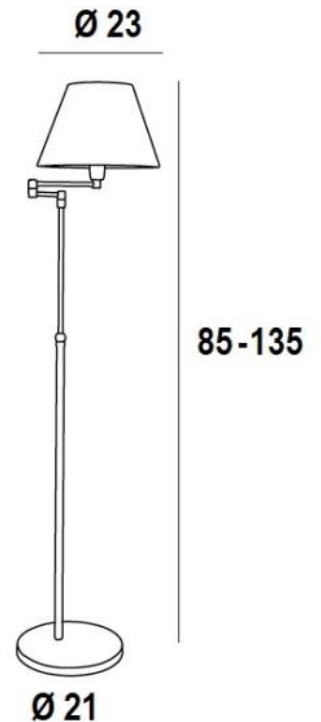

KEKOU

KEKOU in brushed bronze with lampshade in Parma Réglisse (fabric from category 4)

KEKOU is a mini reading lamp with articulated arm, conical lampshade and adjustable height
Classic with a beautiful contemporary look

OVERALL SIZES

H85→135cm 123→41cm

BASE : Ø21 x 1,5cm

TECHNICAL DATA

One E27 fitting with ring

Articulated arm through 360°

Reading lamp adjustable in height

A foot switch on the cable (standard)

A foot dimmer on the cable (option)

AVAILABLE METAL FINISHES AND CODES

28 - Light bronze - 3149 028

29 - Brushed bronze - 3149 029

LAMPSHADE : SIZES & CODE

Ø12 - 23 - 16cm

Code: 3149 + fabric code

We propose more than 150 materials/colors for lampshades.