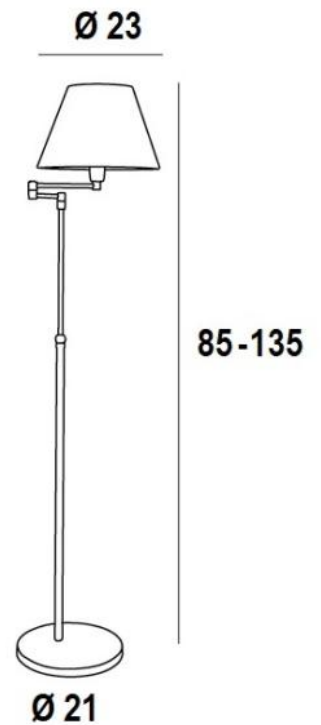

KEKOU

KEKOU in brushed bronze, lampshade in Parma Régliste (fabric cat.4)

**KEKOU** is a mini reading lamp with articulated arm, conical lampshade and adjustable height  
Classic with a beautiful contemporary look

#### OVERALL SIZES

H85→135cm 123→41cm      **BASE** : Ø21 x 1,5cm

#### TECHNICAL DATA

Articulated arm through 360° with one E14 fitting with ring

Reading lamp adjustable in height

A foot switch on the cable (standard)

A foot dimmer on the cable (option)

#### LAMPSHADE : SIZES & CODE

Ø12 - 23 - 16cm

Code: 3149 + fabric code

We propose more than 180 fabrics/materials/colors for lampshades

**LIGHTING COLLECTION**