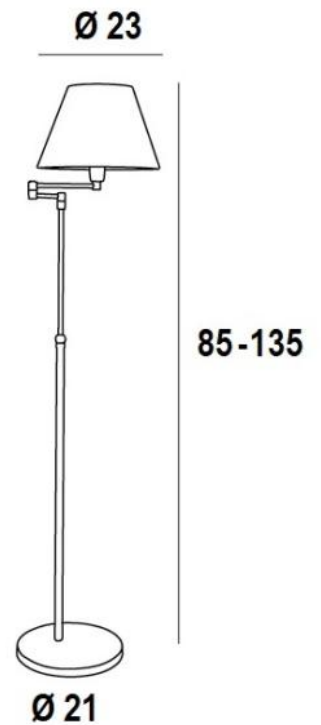

KEKOU

KEKOU in brushed bronze, lampshade in Parma Régliste (fabric cat.4)

KEKOU is a mini reading lamp with articulated arm, conical lampshade and adjustable height
Classic with a beautiful contemporary look

OVERALL SIZES

H85→135cm 123→41cm **BASE** : Ø21 x 1,5cm

TECHNICAL DATA

Articulated arm through 360° with one E14 fitting with ring

Reading lamp adjustable in height

A foot switch on the cable (standard)

A foot dimmer on the cable (option)

AVAILABLE METAL FINISHES AND CODES

25 - Brushed brass - 3149 025

28 - Light bronze - 3149 028

29 - Brushed bronze - 3149 029

32 - Brushed chrome - 3149 032

LAMPSHADE : SIZES & CODE

Ø12 - 23 - 16cm

Code: 3149 + fabric code