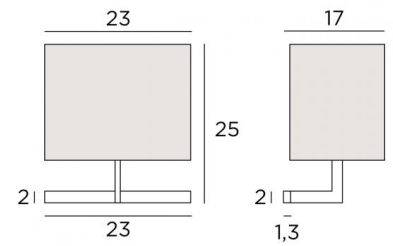

ARMANA 1

ARMANA 1 in brushed bronze with lampshade in Lin moscou (fabric from category 2)

The brass structure of the **ARMANA 1** wall light is minimalist in design, respecting beautiful proportions, which gives her finesse and harmony

OVERALL SIZES

H25cm L23cm |→17cm

BASE

23 x 2 x 1,3cm

TECHNICAL DATA

One E27 fitting with ring

Dimmable wall light

A fixing plate for the wall box ([plan in PDF](#))

AVAILABLE METAL FINISHES AND CODES

29 - Brushed bronze - 1416 029

32 - Brushed chrome - 1416 032

LAMPSHADE : SIZES & CODE

23x15 - 23x15 - 17cm

Code: 1416 + fabric code

We propose more than 150 materials/colors for lampshades.