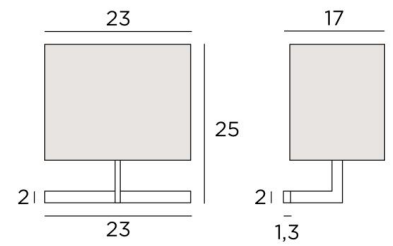

## ARMANA 1

ARMANA 1 in brushed bronze with lampshade in Lin Moscou (fabric from category 2)

The brass structure of the **ARMANA 1** wall light is minimalist in design, respecting beautiful proportions, which gives her finesse and harmony

### OVERALL SIZES

H25cm L23cm |→17cm

### BASE

23 x 2 x 1,3cm

### LAMPSHADE : SIZES & CODE

23x15 - 23x15 - 17cm

Code: 1416 + fabric code

We propose more than 150 materials/colors for lampshades.