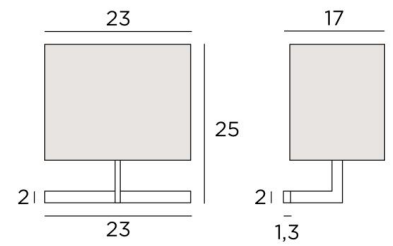

## ARMANA 1

ARMANA 1 in brushed bronze with lampshade in Lin Moscou (fabric from category 2)

The brass structure of the **ARMANA 1** wall light is minimalist in design, respecting beautiful proportions, which gives her finesse and harmony

### OVERALL SIZES

H25cm L23cm |→17cm

### BASE

23 x 2 x 1,3cm

### LAMPSHADE : SIZES & CODE

23x15 - 23x15 - 17cm

Code: 1416 + fabric code

We propose more than 180 fabrics/materials/colors for lampshades