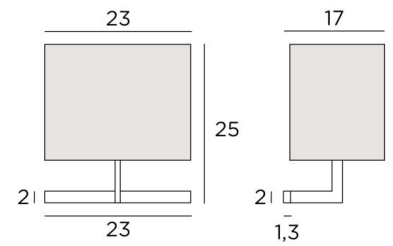

ARMANA 1

ARMANA 1 in brushed bronze with lampshade in Lin Moscou (fabric from category 2)

The brass structure of the **ARMANA 1** wall light is minimalist in design, respecting beautiful proportions, which gives her finesse and harmony

OVERALL SIZES

H25cm L23cm |→17cm

BASE

23 x 2 x 1,3cm

TECHNICAL DATA

One E27 fitting with ring

Dimmable wall light

A fixing plate for the wall box ([plan in PDF](#))

AVAILABLE METAL FINISHES AND CODES

28 - Light bronze - 1416 028

29 - Brushed bronze - 1416 029

32 - Brushed chrome - 1416 032

LAMPSHADE : SIZES & CODE

23x15 - 23x15 - 17cm

Code: 1416 + fabric code

We propose more than 180 fabrics/materials/colors for lampshades