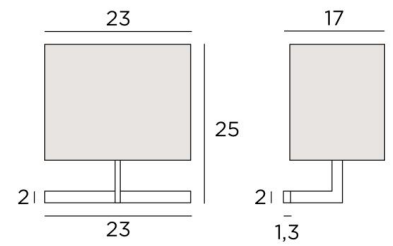

ARMANA 1

ARMANA 1 in brushed bronze with lampshade in Lin Moscou (fabric from category 2)

The brass structure of the **ARMANA 1** wall light is minimalist in design, respecting beautiful proportions, which gives her finesse and harmony

OVERALL SIZES

H25cm L23cm |→17cm

BASE

23 x 2 x 1,3cm

TECHNICAL DATA

One E27 fitting with ring

Dimmable wall light

A fixing plate for the wall box ([plan in PDF](#))

AVAILABLE METAL FINISHES AND CODES

29 - Brushed bronze - 1416 029

32 - Brushed chrome - 1416 032

LAMPSHADE : SIZES & CODE

23x15 - 23x15 - 17cm

Code: 1416 + fabric code

We propose more than 150 materials/colors for lampshades.