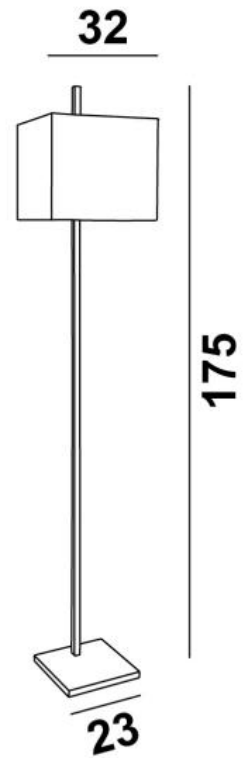

FARAS FLOOR

FARAS FLOOR in brushed bronze with lampshade in Coton zinc (fabric from category 1)

FARAS FLOOR is a floor light with square lampshade

The design is original, which is based on a long square profile that appears to cross the lampshade. It is balanced and due to its elegance, it can easily be placed in an interior.

OVERALL SIZES

H175cm #32cm

BASE : #23,5 x 2,5cm

TECHNICAL DATA

One E27 fitting with ring

A foot switch on the cable (standard)

A foot dimmer on the cable (option)

AVAILABLE METAL FINISHES AND CODES

28 - Light bronze - 3331 028

29 - Brushed bronze - 3331 029

33 - Brushed nickel - 3331 033

LAMPSHADE : SIZES & CODE

#32 - 32 - 29cm

Code: 3331 + fabric code

We propose more than 180 fabrics/materials/colors for lampshades