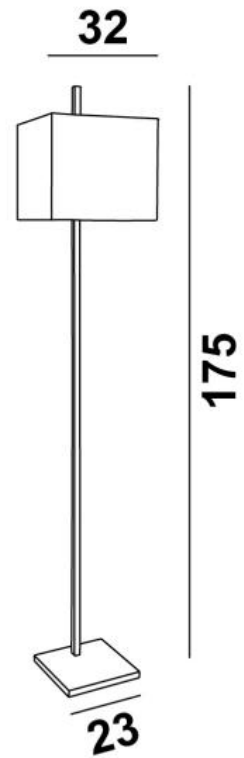

FARAS FLOOR

FARAS FLOOR in brushed bronze with lampshade in Coton Zinc (fabric from category 1)

FARAS FLOOR is a floor light with square lampshade

The design is original, which is based on a long square profile that appears to cross the lampshade. It is balanced and due to its elegance, it can easily be placed in an interior.

OVERALL SIZES

H175cm #32cm

BASE

#23,5 x 2,5cm

TECHNICAL DATA

One E27 fitting with ring

A foot switch on the cable (standard)

A foot dimmer on the cable (option)

AVAILABLE METAL FINISHES AND CODES

28 - Light bronze - 3331 028

29 - Brushed bronze - 3331 029

LAMPSHADE : SIZES & CODE

#32 - 32 - 29cm

Code: 3331 + fabric code

We propose more than 180 fabrics/materials/colors for lampshades