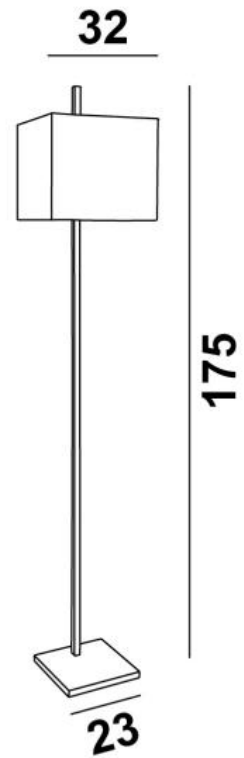

## FARAS FLOOR

FARAS FLOOR in brushed bronze with lampshade in Coton Zinc (fabric from category 1)

**FARAS FLOOR** is a floor light with square lampshade

The design is original, which is based on a long square profile that appears to cross the lampshade

### OVERALL SIZES

H175cm #32cm

### BASE

#23,5 x 2,5cm

### LAMPSHADE : SIZES & CODE

#32 - 32 - 29cm

Code: 3331 + fabric code

We propose more than 180 fabrics/materials/colors for lampshades

**LIGHTING COLLECTION**