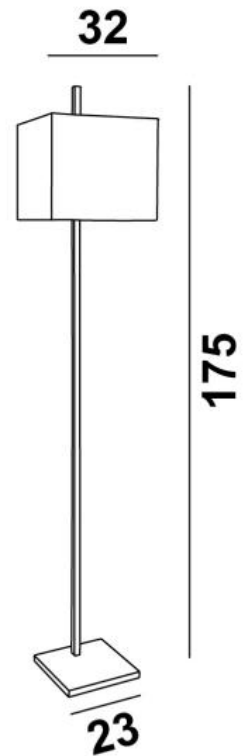

FARAS FLOOR

FARAS FLOOR in brushed bronze with lampshade in Coton Zinc (fabric from category 1)

FARAS FLOOR is a floor light with square lampshade

The design is original, which is based on a long square profile that appears to cross the lampshade. It is balanced and due to its elegance, it can easily be placed in an interior.

OVERALL SIZES

H175cm #32cm

BASE

#23,5 x 2,5cm

TECHNICAL DATA

One E27 fitting with ring

A foot switch on the cable (standard)

A foot dimmer on the cable (option)

AVAILABLE METAL FINISHES AND CODES

28 - Light bronze - 3331 028

29 - Brushed bronze - 3331 029

LAMPSHADE : SIZES & CODE

#32 - 32 - 29cm

Code: 3331 + fabric code

We propose more than 180 fabrics/materials/colors for lampshades.