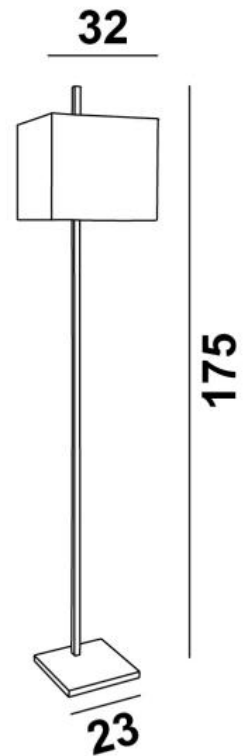

## FARAS FLOOR

FARAS FLOOR in brushed bronze with lampshade in Coton Zinc (fabric from category 1)

**FARAS FLOOR** is a floor light with square lampshade

The design is original, which is based on a long square profile that appears to cross the lampshade. It is balanced and due to its elegance, it can easily be placed in an interior.

### OVERALL SIZES

H175cm #32cm

### BASE

#23,5 x 2,5cm

### LAMPSHADE : SIZES & CODE

#32 - 32 - 29cm

Code: 3331 + fabric code

We propose more than 180 fabrics/materials/colors for lampshades

**LIGHTING COLLECTION**