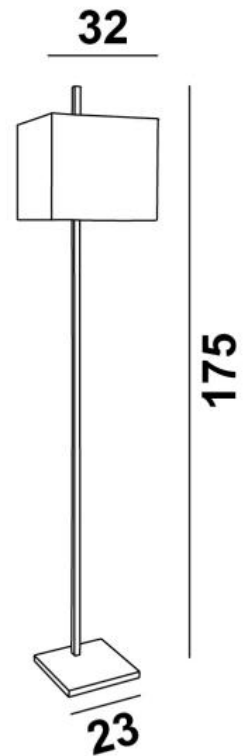

## FARAS FLOOR

FARAS FLOOR in brushed bronze with lampshade in Coton Zinc (fabric from category 1)

**FARAS FLOOR** is a floor light with square lampshade

The design is original, which is based on a long square profile that appears to cross the lampshade. It is balanced and due to its elegance, it can easily be placed in an interior.

### OVERALL SIZES

H175cm #32cm

### BASE

#23,5 x 2,5cm

### LAMPSHADE : SIZES & CODE

#32 - 32 - 29cm

Code: 3331 + fabric code

We propose more than 150 materials/colors for lampshades.