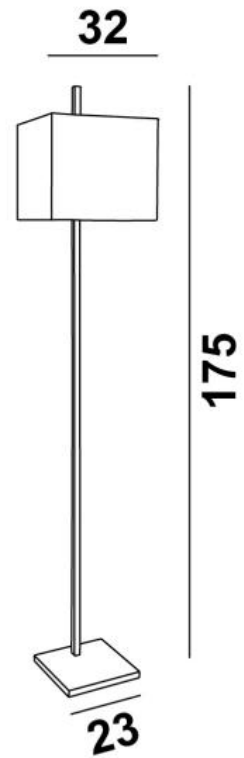

FARAS FLOOR

FARAS FLOOR in brushed bronze with lampshade in Coton Zinc (fabric from category 1)

FARAS FLOOR is a floor light with square lampshade

The design is original, which is based on a long square profile that appears to cross the lampshade. It is balanced and due to its elegance, it can easily be placed in an interior.

OVERALL SIZES

H175cm #32cm

BASE

#23,5 x 2,5cm

TECHNICAL DATA

One E27 fitting with ring

A foot switch on the cable (standard)

A foot dimmer on the cable (option)

AVAILABLE METAL FINISHES AND CODES

28 - Light bronze - 3331 028

29 - Brushed bronze - 3331 029

LAMPSHADE : SIZES & CODE

#32 - 32 - 29cm

Code: 3331 + fabric code

We propose more than 180 fabrics/materials/colors for lampshades.