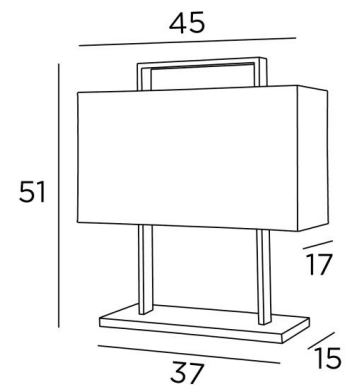

MANDOULIS

MANDOULIS in light bronze with lampshade in Lin Moscou (fabric from category 2)

MANDOULIS is a table light that finds its originality in its very surprising design
Perfect design, right proportions, luxurious manufacture, enriched with remarkable finishes
This contemporary and timeless lamp, placed in your interior, will be the centre of all attention. A very careful realisation which brings her originality and success
A beautiful rectangular lampshade dresses this lamp with elegance and thanks to a wide range of fabrics, materials and colors, you can easily integrate her into your interior. At night, you will appreciate the warmth of this lampshade, which will bring you serenity and softness
This table light, with its rectangular lampshade partially closed at the top, is also available as a floor light, see [MANDOULIS FLOOR](#)

OVERALL SIZES

H51cm L45 x 17cm

BASE

37 x 15 x 1,8cm

TECHNICAL DATA

Two E27 fittings

Switch on the cable

Lampshade covered by a ring of the same fabric for not to see the bulbs

AVAILABLE METAL FINISHES AND CODES

28 - Light bronze - 2450 028

29 - Brushed bronze - 2450 029

LAMPSHADE : SIZES & CODE

45x17 - 45x17 - 25cm + ring 33x9cm

Code: 2450 + fabric code

We propose more than 150 materials/colors for lampshades.