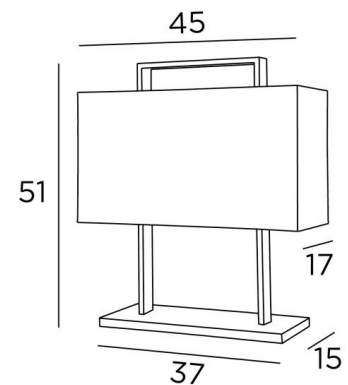

MANDOULIS

MANDOULIS in light bronze with lampshade in Lin Moscou (fabric from category 2)

MANDOULIS is a table light that finds its originality in its very surprising design
Perfect design, right proportions, luxurious manufacture, enriched with remarkable finishes
This contemporary and timeless lamp, placed in your interior, will be the centre of all attention. A very careful realisation which brings her originality and success
A beautiful rectangular lampshade dresses this lamp with elegance and thanks to a wide range of fabrics, materials and colors, you can easily integrate her into your interior. At night, you will appreciate the warmth of this lampshade, which will bring you serenity and softness
This table light, with its rectangular lampshade partially closed at the top, is also available as a floor light, see [MANDOULIS FLOOR](#)

OVERALL SIZES

H51cm L45 x 17cm

BASE

37 x 15 x 1,8cm

TECHNICAL DATA

Two E27 fittings

Switch on the cable

Lampshade covered by a ring of the same fabric for not to see the bulbs

AVAILABLE METAL FINISHES AND CODES

28 - Light bronze - 2450 028

29 - Brushed bronze - 2450 029

LAMPSHADE : SIZES & CODE

45x17 - 45x17 - 25cm + ring 33x9cm

Code: 2450 + fabric code

We propose more than 180 fabrics/materials/colors for lampshades