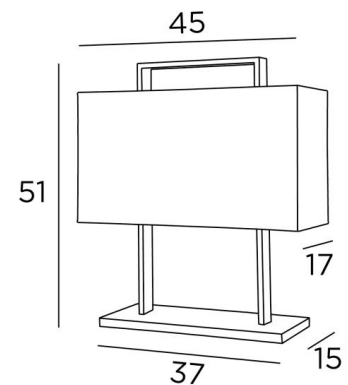

## MANDOULIS

MANDOULIS in light bronze with lampshade in Lin Moscou (fabric from category 2)

**MANDOULIS** is a table light that finds its originality in its very surprising design  
Perfect design, right proportions, luxurious manufacture, enriched with remarkable finishes  
This contemporary and timeless lamp, placed in your interior, will be the centre of all attention. A very careful realisation which brings her originality and success  
A beautiful rectangular lampshade dresses this lamp with elegance and thanks to a wide range of fabrics, materials and colors, you can easily integrate her into your interior. At night, you will appreciate the warmth of this lampshade, which will bring you serenity and softness  
This table light, with its rectangular lampshade partially closed at the top, is also available as a floor light, see [MANDOULIS FLOOR](#)

### OVERALL SIZES

H51cm L45 x 17cm

### BASE

37 x 15 x 1,8cm

### LAMPSHADE : SIZES & CODE

45x17 - 45x17 - 25cm + ring 33x9cm

Code: 2450 + fabric code

We propose more than 180 fabrics/materials/colors for lampshades

**LIGHTING COLLECTION**