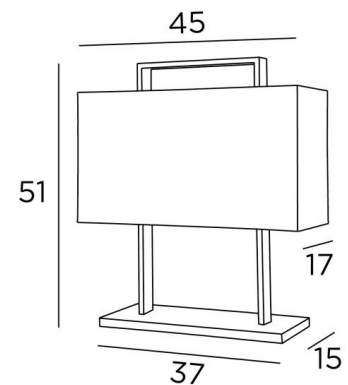

## MANDOULIS

MANDOULIS in light bronze with lampshade in Lin Moscou (fabric from category 2)

**MANDOULIS** is a table light that finds its originality in its very surprising design  
Perfect design, right proportions, luxurious manufacture, enriched with remarkable finishes  
This contemporary and timeless lamp, placed in your interior, will be the centre of all attention. A very careful realisation which brings her originality and success  
A beautiful rectangular lampshade dresses this lamp with elegance and thanks to a wide range of fabrics, materials and colors, you can easily integrate her into your interior. At night, you will appreciate the warmth of this lampshade, which will bring you serenity and softness  
This table light, with its rectangular lampshade partially closed at the top, is also available as a floor light, see [MANDOULIS FLOOR](#)

### OVERALL SIZES

H51cm L45 x 17cm

### BASE

37 x 15 x 1,8cm

### LAMPSHADE : SIZES & CODE

45x17 - 45x17 - 25cm + ring 33x9cm

Code: 2450 + fabric code

We propose more than 180 fabrics/materials/colors for lampshades