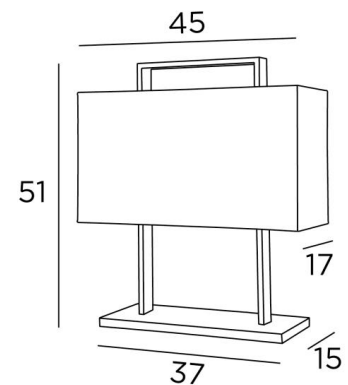

## MANDOULIS

MANDOULIS in light bronze with lampshade in Lin Moscou (fabric from category 2)

**MANDOULIS** is a table light that finds its originality in its very surprising design  
Perfect design, right proportions, luxurious manufacture, enriched with remarkable finishes  
This contemporary and timeless lamp, placed in your interior, will be the centre of all attention. A very careful realisation which brings her originality and success  
A beautiful rectangular lampshade dresses this lamp with elegance and thanks to a wide range of fabrics, materials and colors, you can easily integrate her into your interior. At night, you will appreciate the warmth of this lampshade, which will bring you serenity and softness  
This table light, with its rectangular lampshade partially closed at the top, is also available as a floor light, see [MANDOULIS FLOOR](#)

### OVERALL SIZES

H51cm L45 x 17cm

### BASE

37 x 15 x 1,8cm

### LAMPSHADE : SIZES & CODE

45x17 - 45x17 - 25cm + ring 33x9cm

Code: 2450 + fabric code

We propose more than 150 materials/colors for lampshades.

**LIGHTING COLLECTION**