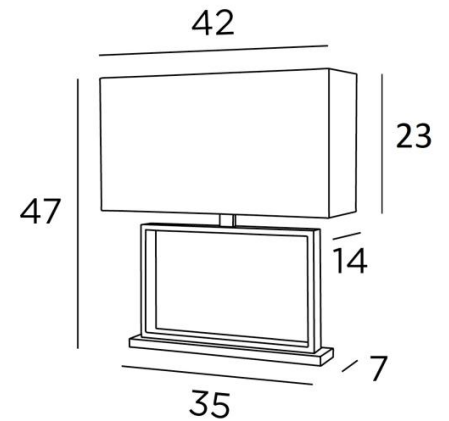

HAPY

HAPY in brushed bronze with lampshade in Seta Tomate (fabric from category 3)

HAPY is a table light with rectangular lampshade

This contemporary lamp, with its pure and timeless design, will be the center of attention in your home.

We offer a wide choice of fabrics, materials and colors to make the lampshade that will filter the light of the bulbs and create a nice atmosphere at the same time

OVERALL SIZES

H47cm L42 x 14cm

BASE

Solid brass base : 35 x 7 x 1,5cm

TECHNICAL DATA

Two E27 fittings

Switch on the cable

AVAILABLE METAL FINISHES AND CODES

28 - Light bronze - 2435 028

29 - Brushed bronze - 2435 029

LAMPSHADE : SIZES & CODE

42x14 - 42x14 - 23cm