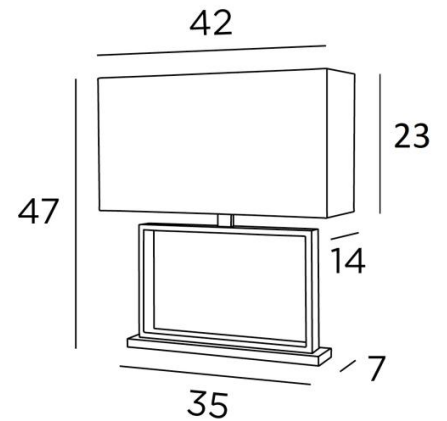

HAPY

HAPY in brushed bronze with lampshade in Seta Tomate (fabric from category 3)

HAPY is a table light with rectangular lampshade

This contemporary lamp, with its pure and timeless design, will be the center of attention in your home.

We offer a wide choice of fabrics, materials and colors to make the lampshade that will filter the light of the bulbs and create a nice atmosphere at the same time

OVERALL SIZES

H47cm L42 x 14cm

BASE

Solid brass base : 35 x 7 x 1,5cm

TECHNICAL DATA

Two E27 fittings

Switch on the cable

AVAILABLE METAL FINISHES AND CODES

28 - Light bronze - 2435 028

29 - Brushed bronze - 2435 029

LAMPSHADE : SIZES & CODE

42x14 - 42x14 - 23cm