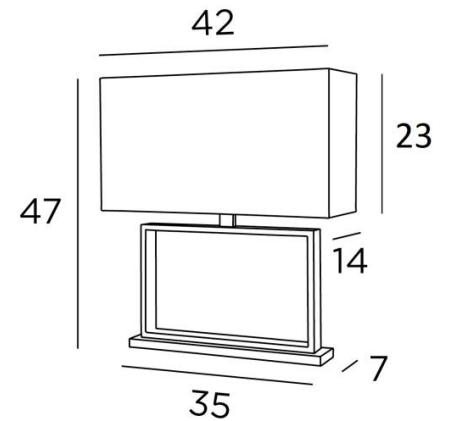

HAPY

HAPY in brushed bronze with lampshade in Seta Tomate (fabric from category 3)

**HAPY** is a table light with rectangular lampshade

This contemporary lamp, with its pure and timeless design, will be the center of attention in your home.

#### OVERALL SIZES

H47cm L42 x 14cm

#### BASE

Solid brass base : 35 x 7 x 1,5cm