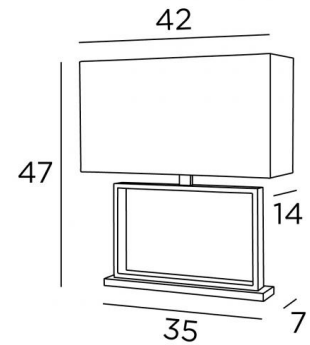

HAPY

HAPY in brushed bronze with lampshade in Seta tomate (fabric from category 3)

This contemporary and timeless lamp will be the centre of attention once placed in your interior. The meticulous production, the perfect design and the right proportions ensure originality and success. Table lamp with a rectangular lampshade

OVERALL SIZES

H47cm L42 x 14cm

BASE

35 x 7 x 1,5cm

TECHNICAL DATA

Two E27 fittings

Switch on the cable

AVAILABLE METAL FINISHES AND CODES

29 - Brushed bronze - 2435 029

LAMPSHADE : SIZES & CODE

42x14 - 42x14 - 23cm

Code: 2435 + fabric code

We offer more than 150 materials and colors

LIGHTING COLLECTION