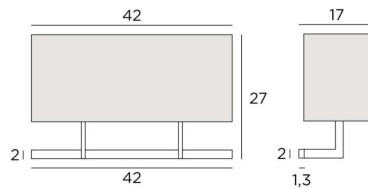

## ARMANA 2

ARMANA 2 in brushed bronze with lampshade in Dreams Bambou (fabric from category 2)

The brass structure of the **ARMANA 2** wall light is minimalist in design, respecting beautiful proportions, which gives her finesse and harmony

### OVERALL SIZES

H27cm L42cm |→17cm

### BASE

42 x 2 x 1,3cm