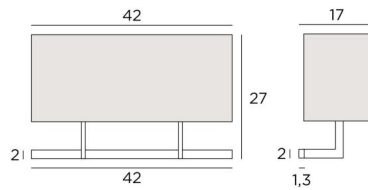

ARMANA 2

ARMANA 2 in brushed bronze with lampshade in Dreams Bambou (fabric from category 2)

The brass structure of the **ARMANA 2** wall light is minimalist in design, respecting beautiful proportions, which gives her finesse and harmony

OVERALL SIZES

H27cm L42cm |→17cm

BASE

42 x 2 x 1,3cm

TECHNICAL DATA

Two E27 fittings with ring

Dimmable wall light

A fixing plate for the wall box ([plan in PDF](#))