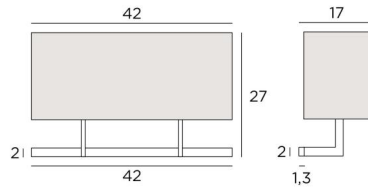

## ARMANA 2

ARMANA 2 in brushed bronze with lampshade in Dreams Bambou (fabric from category 2)

The brass structure of the **ARMANA 2** wall light is minimalist in design, respecting beautiful proportions, which gives her finesse and harmony

### OVERALL SIZES

H27cm L42cm |→17cm

### BASE

42 x 2 x 1,3cm