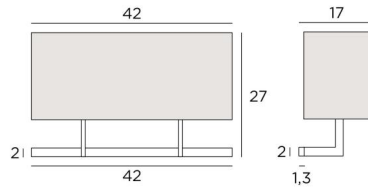

ARMANA 2

ARMANA 2 in brushed bronze with lampshade in Dreams Bambou (fabric from category 2)

The brass structure of the **ARMANA 2** wall light is minimalist in design, respecting beautiful proportions, which gives her finesse and harmony

OVERALL SIZES

H27cm L42cm |→17cm

BASE

42 x 2 x 1,3cm

TECHNICAL DATA

Two E27 fittings with ring

Dimmable wall light

A fixing plate for the wall box ([plan in PDF](#))