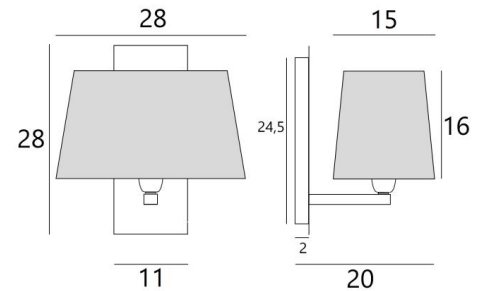

## DENDOUR large

DENDOUR in brushed bronze with lampshade in Palmier Losanges (material from category 5)

**DENDOUR large** is a large wall light. The rectangular conical lampshade can spread a lot of brightness. This high-quality fixture, made with great care of brass, is enriched with beautiful finishes. She is perfect to decorate your interior with elegance, the design remains sober and pure. A wide choice of fabrics, materials and colors allows you to easily personalise the lampshade.

### OVERALL SIZES

H28cm L28cm |→20cm

### BASE

Plate : 11 x 28cm

Box : 7,5 x 24,5 x 2cm

### LAMPSHADE : SIZES & CODE

23x12 - 28x15 - 16cm

Code: 1431 + fabric code

We propose more than 180 fabrics/materials/colors for lampshades