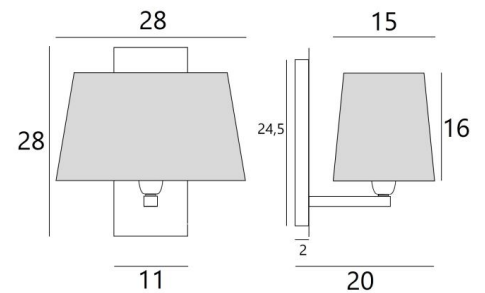

DENDOUR large

DENDOUR in brushed bronze with lampshade in Palmier Losanges (material from category 5)

DENDOUR large is a large wall light. The rectangular conical lampshade can spread a lot of brightness. This high-quality fixture, made with great care of brass, is enriched with beautiful finishes. She is perfect to decorate your interior with elegance, the design remains sober and pure. A wide choice of fabrics, materials and colors allows you to easily personalise the lampshade.

OVERALL SIZES

H28cm L28cm |→20cm

BASE

Plate : 11 x 28cm

Box : 7,5 x 24,5 x 2cm

TECHNICAL DATA

One E27 fitting with ring

Dimmable wall light

A fixing plate for the wall box ([plan in PDF](#))

AVAILABLE METAL FINISHES AND CODES

28 - Light bronze - 1431 028

29 - Brushed bronze - 1431 029

32 - Brushed chrome - 1431 032

LAMPSHADE : SIZES & CODE

23x12 - 28x15 - 16cm