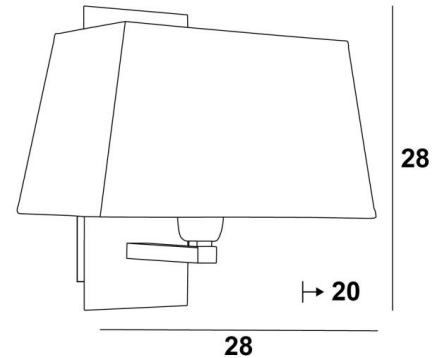

## DENDOUR large

DENDOUR in brushed bronze with lampshade in Palmier Losanges (material from category 5)

**DENDOUR large** is a large wall light. The rectangular conical lampshade can spread a lot of brightness. This high-quality fixture, made with great care of brass, is enriched with beautiful finishes. She is perfect to decorate your interior with elegance, the design remains sober and pure. A wide choice of fabrics, materials and colors allows you to easily personalise the lampshade.

### OVERALL SIZES

H28cm L28cm |→20cm

### BASE

Plate : 11 x 28cm

Box : 7,5 x 24,5 x 2cm