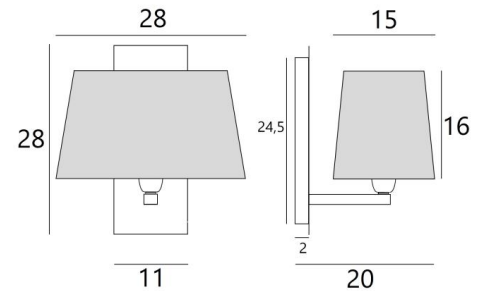

DENDOUR large

DENDOUR in brushed bronze with lampshade in Palmier Losanges (material from category 5)

DENDOUR large is a large wall light. The rectangular conical lampshade can spread a lot of brightness. This high-quality fixture, made with great care of brass, is enriched with beautiful finishes. She is perfect to decorate your interior with elegance, the design remains sober and pure. A wide choice of fabrics, materials and colors allows you to easily personalise the lampshade.

OVERALL SIZES

H28cm L28cm |→20cm

BASE

Plate : 11 x 28cm

Box : 7,5 x 24,5 x 2cm

TECHNICAL DATA

One E27 fitting with ring

Dimmable wall light

A fixing plate for the wall box ([plan in PDF](#))

AVAILABLE METAL FINISHES AND CODES

28 - Light bronze - 1431 028

29 - Brushed bronze - 1431 029

32 - Brushed chrome - 1431 032

LAMPSHADE : SIZES & CODE

23x12 - 28x15 - 16cm