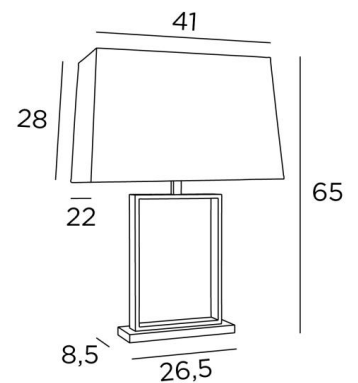

KHABA

KHABA in brushed bronze with lampshade in Turda Châtain (fabric from category 3)

KHABA is a beautiful contemporary table light with a sober and timeless design. Its right proportions and elegance make it possible to find a place in every interior

To match this table light there is a floor light, see [KHABA FLOOR](#)

OVERALL SIZES

H65cm L45 x 22cm

BASE

26,5 x 8,5 x 2,4cm

TECHNICAL DATA

One E27 fitting with ring

One switch on the cable