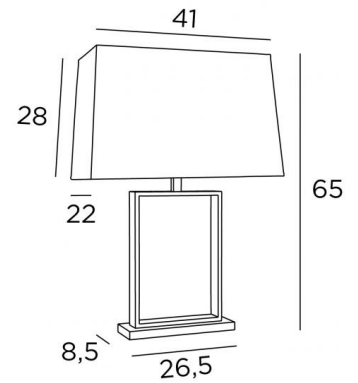

KHABA

KHABA in brushed bronze with lampshade in Turda châtain (fabric from category 3)

Table lamp with rectangular lampshade. Sober and contemporary design

OVERALL SIZES

H65cm L45 x 22cm

BASE

26,5 x 8,5 x 2,4cm

TECHNICAL DATA

One E27 fitting with ring

One switch on the cable

AVAILABLE METAL FINISHES AND CODES

28 - Light bronze - 2449 028

29 - Brushed bronze - 2449 029

LAMPSHADE : SIZES & CODE

41x18 - 45x22 - 28cm