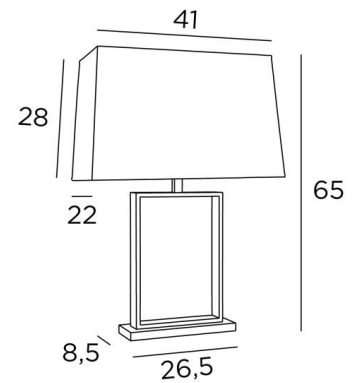

KHABA

KHABA in brushed bronze with lampshade in Turda Châtain (fabric from category 3)

KHABA is a beautiful contemporary table light with a sober and timeless design. Its right proportions and elegance make it possible to find a place in every interior

To match this table light there is a floor light, see [KHABA FLOOR](#)

OVERALL SIZES

H65cm L45 x 22cm

BASE

26,5 x 8,5 x 2,4cm

TECHNICAL DATA

One E27 fitting with ring

One switch on the cable