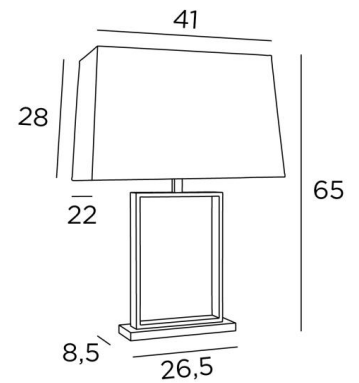

## KHABA

KHABA in brushed bronze with lampshade in Turda Châtain (fabric from category 3)

**KHABA** is a beautiful contemporary table light with a sober and timeless design. Its right proportions and elegance make it possible to find a place in every interior

### OVERALL SIZES

H65cm L45 x 22cm

### BASE

26,5 x 8,5 x 2,4cm