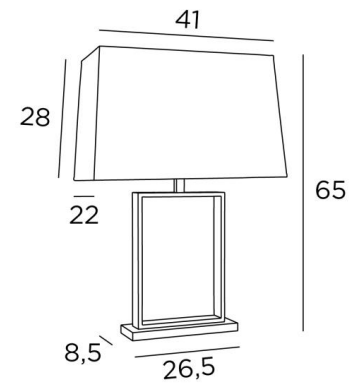

KHABA

KHABA in brushed bronze with lampshade in Turda Châtain (fabric from category 3)

KHABA is a beautiful contemporary table light with a sober and timeless design. Its right proportions and elegance make it possible to find a place in every interior

To match this table light there is a floor light, see [KHABA FLOOR](#)

OVERALL SIZES

H65cm L45 x 22cm

BASE

26,5 x 8,5 x 2,4cm

TECHNICAL DATA

One E27 fitting with ring

One switch on the cable