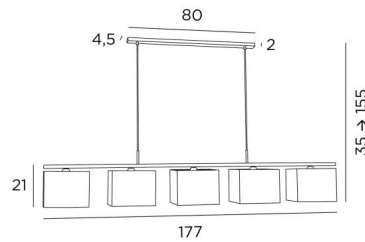

ASSIOUT 5 in brushed bronze with lampshades in Turda Abricot (fabric from category 3)