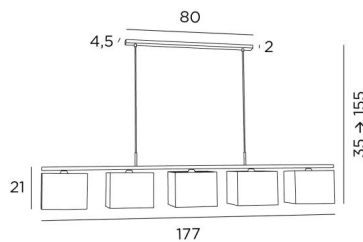

ASSIOUT 5 in brushed bronze with lampshades in Turda Abricot (fabric from category 3)