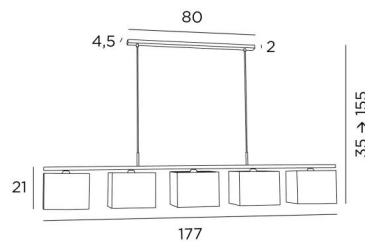

ASSIOUT 5 in brushed bronze with lampshades in Turda Abricot (fabric from category 3)