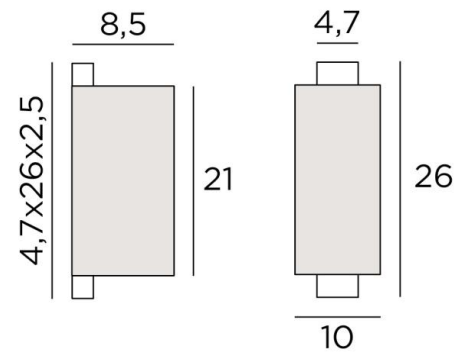

CHABAKA 1

CHABAKA 1 in brushed bronze with lampshade in Lin Bergen (fabric from category 2)

CHABAKA 1 # is a beautiful small wall light with a rectangular (screen) lampshade

CHABAKA is a box partially surrounded by a screen and equipped with LED strips that diffuses a warm and powerful light in all directions

It is also available in a larger model with a similar screen lampshade, see [CHABAKA 2 #](#)

OVERALL SIZES

H26cm L10cm |→8,5cm

BASE : 4,7 x 26 x 2,5cm

TECHNICAL DATA

LED strips integrated :

consumption 9,8W brightness 819lm colour temperature 2700°K

8,5x10x8,5 - 8,5x10x8,5 - 21cm

Code: 1525 + fabric code

We propose more than 150 materials/colors for lampshades.