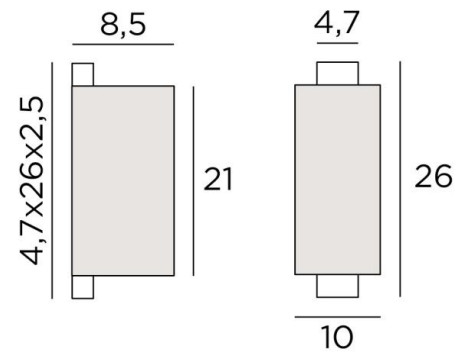

CHABAKA 1

CHABAKA 1 in brushed bronze with lampshade in Lin Bergen (fabric from category 2)

CHABAKA 1 # is a beautiful small wall light with a rectangular (screen) lampshade

CHABAKA is a box partially surrounded by a screen and equipped with LED strips that diffuses a warm and powerful light in all directions

OVERALL SIZES

H26cm L10cm |→8,5cm

BASE : 4,7 x 26 x 2,5cm

TECHNICAL DATA

LED strips integrated :

consumption 9,8W brightness 819lm colour temperature 2700°K

Driver : 24-240V 18W 0,3A. Not dimmable wall light

A fixing plate for the wall box ([plan in PDF](#))

AVAILABLE METAL FINISHES AND CODES

28 - Light bronze - 1524 028

29 - Brushed bronze - 1524 029

32 - Brushed chrome - 1524 032

LAMPSHADE : SIZES & CODE

8,5x10x8,5 - 8,5x10x8,5 - 21cm