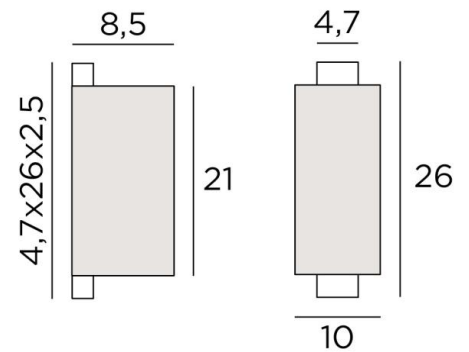

CHABAKA 1

CHABAKA 1 in brushed bronze with lampshade in Lin Bergen (fabric from category 2)

CHABAKA 1 # is a beautiful small wall light with a rectangular (screen) lampshade

CHABAKA is a box partially surrounded by a screen and equipped with LED strips that diffuses a warm and powerful light in all directions

OVERALL SIZES

H26cm L10cm |→8,5cm

BASE : 4,7 x 26 x 2,5cm

TECHNICAL DATA

Integrated LED strips: consumption 9.8W brightness 882lm colour temperature 2700°K

Driver: 24-240V 18W 0.3A not dimmable

Dimmable with TRIAC (TRIAC driver in option)

A fixing plate for the wall box ([plan in PDF](#))

AVAILABLE METAL FINISHES AND CODES

28 - Light bronze - 1524 028

29 - Brushed bronze - 1524 029

33 - Brushed nickel - 1524 033

LAMPSHADE : SIZES & CODE

8,5x10x8,5 - 8,5x10x8,5 - 21cm