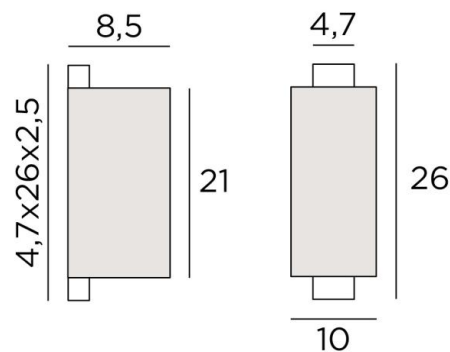

## CHABAKA 1 #

CHABAKA 1 in brushed bronze with lampshade in Lin Bergen (fabric from category 2)

**CHABAKA 1 #** is a beautiful small wall light with a rectangular (screen) lampshade

**CHABAKA** is a box partially surrounded by a screen and equipped with LED strips that diffuses a warm and powerful light in all directions

### OVERALL SIZES

H26cm L10cm |→8,5cm

**BASE :** 4,7 x 26 x 2,5cm

### TECHNICAL DATA

LED strips integrated :

consumption 9,8W brightness 819lm colour temperature 2700°K

Driver : 24-240V 18W 0,3A. Not dimmable wall light

A fixing plate for the wall box ([plan in PDF](#))

### LAMPSHADE : SIZES & CODE

8,5x10x8,5 - 8,5x10x8,5 - 21cm

Code: 1525 + fabric code

We propose more than 180 fabrics/materials/colors for lampshades