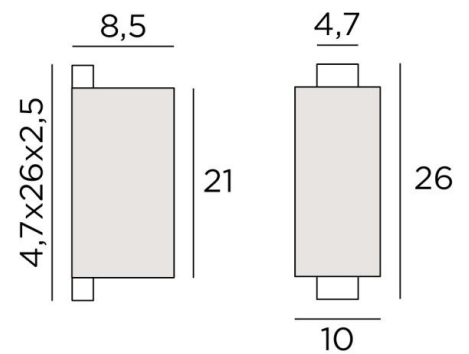

CHABAKA 1

CHABAKA 1 in brushed bronze with lampshade in Lin Bergen (fabric from category 2)

CHABAKA 1 # is a beautiful small wall light with a rectangular (screen) lampshade

CHABAKA is a box partially surrounded by a screen and equipped with LED strips that diffuses a warm and powerful light in all directions

OVERALL SIZES

H26cm L10cm |→8,5cm

BASE : 4,7 x 26 x 2,5cm

TECHNICAL DATA

LED strips integrated :

consumption 9,8W brightness 819lm colour temperature 2700°K

Driver : 24-240V 18W 0,3A. Not dimmable wall light

A fixing plate for the wall box ([plan in PDF](#))

AVAILABLE METAL FINISHES AND CODES

28 - Light bronze - 1524 028

29 - Brushed bronze - 1524 029

32 - Brushed chrome - 1524 032

LAMPSHADE : SIZES & CODE

8,5x10x8,5 - 8,5x10x8,5 - 21cm