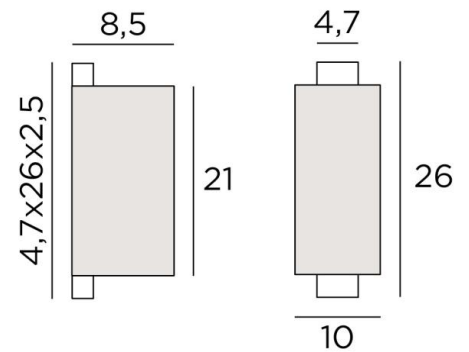

## CHABAKA 1 #

CHABAKA 1 in brushed bronze with lampshade in Lin Bergen (fabric from category 2)

**CHABAKA 1 #** is a beautiful small wall light with a rectangular (screen) lampshade

**CHABAKA** is a box partially surrounded by a screen and equipped with LED strips that diffuses a warm and powerful light in all directions

### OVERALL SIZES

H26cm L10cm |→8,5cm

**BASE** : 4,7 x 26 x 2,5cm

### TECHNICAL DATA

Integrated LED strips: consumption 9.8W brightness 882lm colour temperature 2700°K

Driver: 24-240V 18W 0.3A not dimmable

Dimmable with TRIAC (TRIAC driver in option)

A fixing plate for the wall box ([plan in PDF](#))

### LAMPSHADE : SIZES & CODE

8,5x10x8,5 - 8,5x10x8,5 - 21cm

Code: 1525 + fabric code

We propose more than 180 fabrics/materials/colors for lampshades

**LIGHTING COLLECTION**