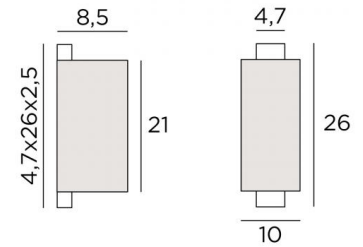

CHABAKA 1

CHABAKA 1 in brushed bronze with lampshade in Lin Bergen (fabric from category 2)

Small wall lamp with integrated LED. Square screen lampshade. It comes in a larger model. Warm light

OVERALL SIZES

H26cm L10cm |→8,5cm

BASE

4,7 x 26 x 2,5cm

TECHNICAL DATA

LED strips integrated

Driver : 24-240V 18W 0,3A

Consumption : 9,8W

Brightness : 819lm