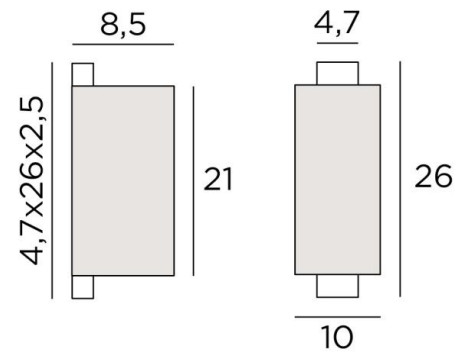

## CHABAKA 1 #

CHABAKA 1 in brushed bronze with lampshade in Lin Bergen (fabric from category 2)

**CHABAKA 1 #** is a beautiful small wall light with a rectangular (screen) lampshade

**CHABAKA** is a box partially surrounded by a screen and equipped with LED strips that diffuses a warm and powerful light in all directions

### OVERALL SIZES

H26cm L10cm |→8,5cm

**BASE :** 4,7 x 26 x 2,5cm

### TECHNICAL DATA

LED strips integrated :

consumption 9,8W brightness 819lm colour temperature 2700°K

Driver : 24-240V 18W 0,3A. Not dimmable wall light

A fixing plate for the wall box ([plan in PDF](#))

### LAMPSHADE : SIZES & CODE

8,5x10x8,5 - 8,5x10x8,5 - 21cm

Code: 1525 + fabric code

We propose more than 150 materials/colors for lampshades.