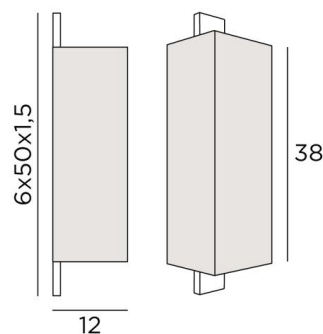

MAYA

MAYA in brushed chrome with lampshade in Coton Violet (fabric from category 1)

MAYA # is a wall light with a rectangular half-screen all in height that envelops a long and imposing wall box overflowing with the lampshade

Not visible are two E27 fittings that generously diffuse a powerful light onto the wall

To personalise this wall light and to make the lampshade, we offer you a large choice of fabrics, materials and colours

OVERALL SIZES

H50cm L14cm |→12cm

BASE

6 x 50 x 1,5cm

TECHNICAL DATA

Two E27 fittings

Dimmable wall light

A fixing plate for the wall box ([plan in PDF](#))

AVAILABLE METAL FINISHES AND CODES

28 - Light bronze - 1561 028

29 - Brushed bronze - 1561 029

32 - Brushed chrome - 1561 032

LAMPSHADE : SIZES & CODE

12x14x12 - 12x14x12 - 38cm

Code: 1562 + fabric code

We propose more than 150 materials/colors for lampshades.