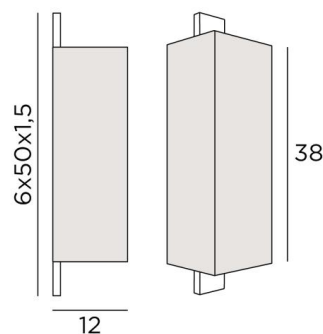

MAYA #

MAYA in brushed chrome with lampshade in Coton Violet (fabric from category 1)

**MAYA #** is a wall light with a rectangular half-screen all in height that envelops a long and imposing wall box overflowing with the lampshade

#### OVERALL SIZES

H50cm L14cm |→12cm

#### BASE

6 x 50 x 1,5cm

#### LAMPSHADE : SIZES & CODE

12x14x12 - 12x14x12 - 38cm

Code: 1562 + fabric code

We propose more than 180 fabrics/materials/colors for lampshades

LIGHTING COLLECTION