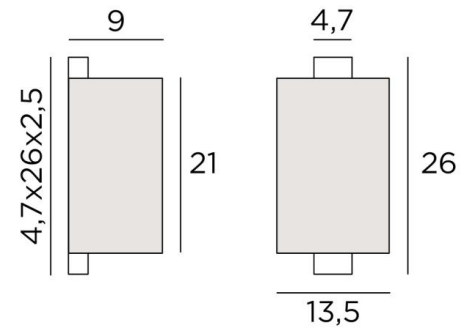

CHABAKA 1 o

CHABAKA 1 in brushed bronze with lampshade in Chinette Ivoire (fabric from category 0)

CHABAKA 1 o is a beautiful small wall light with a half-rounded (screen) lampshade

CHABAKA is a box partially surrounded by a screen and equipped with LED strips that diffuses a warm and powerful light in all directions

OVERALL SIZES

H26cm L13,5cm |→9cm

BASE : 4,7 x 26 x 2,5cm

TECHNICAL DATA

LED strips integrated :

consumption 9,8W brightness 819lm colour temperature 2700°K

Driver : 24-240V 18W 0,3A. Not dimmable wall light

A fixing plate for the wall box ([plan in PDF](#))

AVAILABLE METAL FINISHES AND CODES

28 - Light bronze - 1524 028

29 - Brushed bronze - 1524 029

32 - Brushed chrome - 1524 032

LAMPSHADE : SIZES & CODE

Ø13,5x9 - 13,5x9 - 21cm