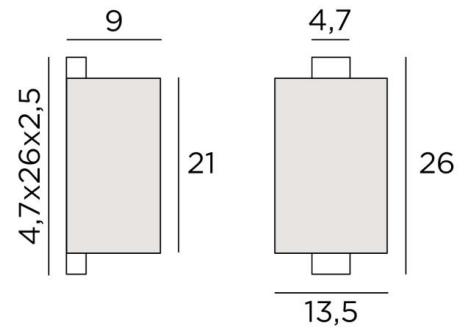

## CHABAKA 1 o

CHABAKA 1 in brushed bronze with lampshade in Chinette Ivoire (fabric from category 0)

**CHABAKA 1 o** is a beautiful small wall light with a half-rounded (screen) lampshade

**CHABAKA** is a box partially surrounded by a screen and equipped with LED strips that diffuses a warm and powerful light in all directions

### OVERALL SIZES

H26cm L13,5cm |→9cm

**BASE** : 4,7 x 26 x 2,5cm

### TECHNICAL DATA

LED strips integrated :

consumption 9,8W brightness 819lm colour temperature 2700°K

Driver : 24-240V 18W 0,3A. Not dimmable wall light

A fixing plate for the wall box ([plan in PDF](#))

### LAMPSHADE : SIZES & CODE

Ø13,5x9 - 13,5x9 - 21cm

Code: 1524 + fabric code

We propose more than 180 fabrics/materials/colors for lampshades