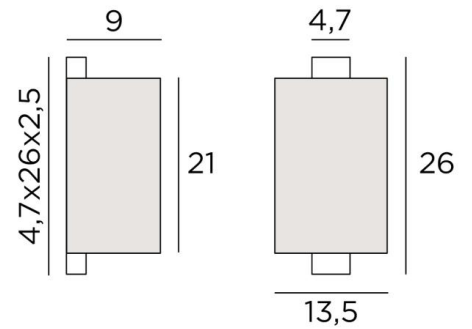

## CHABAKA 1 o

CHABAKA 1 in brushed bronze with lampshade in Chinette Ivoire (fabric from category 0)

**CHABAKA 1 o** is a beautiful small wall light with a half-rounded (screen) lampshade

**CHABAKA** is a box partially surrounded by a screen and equipped with LED strips that diffuses a warm and powerful light in all directions

### OVERALL SIZES

H26cm L13,5cm |→9cm

**BASE** : 4,7 x 26 x 2,5cm

### TECHNICAL DATA

LED strips integrated :

consumption 9,8W brightness 819lm colour temperature 2700°K

Driver : 24-240V 18W 0,3A. Not dimmable wall light

A fixing plate for the wall box ([plan in PDF](#))

### LAMPSHADE : SIZES & CODE

Ø13,5x9 - 13,5x9 - 21cm

Code: 1524 + fabric code

We propose more than 180 fabrics/materials/colors for lampshades

**LIGHTING COLLECTION**