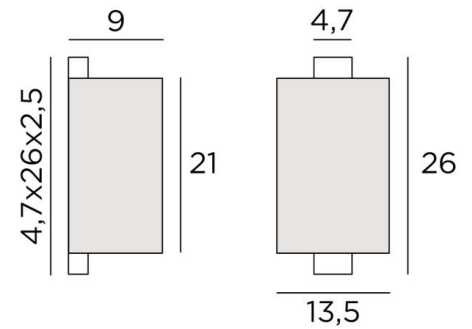

CHABAKA 1 o

CHABAKA 1 in brushed bronze with lampshade in Chinette Ivoire (fabric from category 0)

CHABAKA 1 o is a beautiful small wall light with a half-rounded (screen) lampshade

CHABAKA is a box partially surrounded by a screen and equipped with LED strips that diffuses a warm and powerful light in all directions

OVERALL SIZES

H26cm L13,5cm |→9cm

BASE : 4,7 x 26 x 2,5cm

TECHNICAL DATA

LED strips integrated :

consumption 9,8W brightness 819lm colour temperature 2700°K

Driver : 24-240V 18W 0,3A. Not dimmable wall light

A fixing plate for the wall box ([plan in PDF](#))

AVAILABLE METAL FINISHES AND CODES

28 - Light bronze - 1524 028

29 - Brushed bronze - 1524 029

32 - Brushed chrome - 1524 032

LAMPSHADE : SIZES & CODE

Ø13,5x9 - 13,5x9 - 21cm