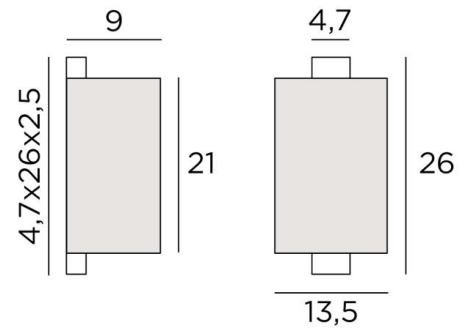

CHABAKA 1 o

CHABAKA 1 in brushed bronze with lampshade in Chinette Ivoire (fabric from category 0)

CHABAKA 1 o is a beautiful small wall light with a half-rounded (screen) lampshade

CHABAKA is a box partially surrounded by a screen and equipped with LED strips that diffuses a warm and powerful light in all directions

OVERALL SIZES

H26cm L13,5cm |→9cm

BASE : 4,7 x 26 x 2,5cm

TECHNICAL DATA

Integrated LED strips: consumption 9.8W brightness 882lm colour temperature 2700°K

Driver: 24-240V 18W 0.3A not dimmable

Dimmable with TRIAC (TRIAC driver in option)

A fixing plate for the wall box ([plan in PDF](#))

AVAILABLE METAL FINISHES AND CODES

28 - Light bronze - 1524 028

29 - Brushed bronze - 1524 029

33 - Brushed nickel - 1524 033

LAMPSHADE : SIZES & CODE

Ø13,5x9 - 13,5x9 - 21cm