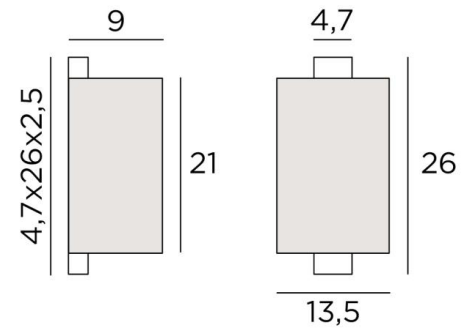

## CHABAKA 1 o

CHABAKA 1 in brushed bronze with lampshade in Chinette Ivoire (fabric from category 0)

**CHABAKA 1 o** is a beautiful small wall light with a half-rounded (screen) lampshade

**CHABAKA** is a box partially surrounded by a screen and equipped with LED strips that diffuses a warm and powerful light in all directions

### OVERALL SIZES

H26cm L13,5cm |→9cm

**BASE** : 4,7 x 26 x 2,5cm

### TECHNICAL DATA

LED strips integrated :

consumption 9,8W brightness 819lm colour temperature 2700°K

Driver : 24-240V 18W 0,3A

Not dimmable wall light

A fixing plate for the wall box ([plan in PDF](#))

### LAMPSHADE : SIZES & CODE

Ø13,5x9 - 13,5x9 - 21cm

Code: 1524 + fabric code

We propose more than 150 materials/colors for lampshades.