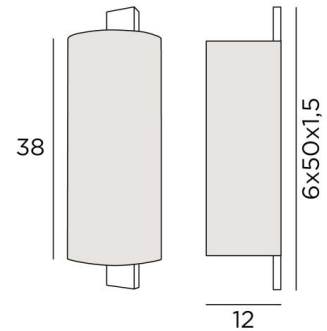

## MAYA o

MAYA in brushed bronze with round screen in Raphia Banane (material from category 3)

**MAYA o** is a wall light with a round half-screen all in height that envelops a long and imposing wall box overflowing with the lampshade

### OVERALL SIZES

H50cm L16cm |→12cm

### BASE

6 x 50 x 1,5cm

### LAMPSHADE : SIZES & CODE

Ø16x12 - 16x12 - 38cm

Code: 1561 + fabric code

We propose more than 180 fabrics/materials/colors for lampshades