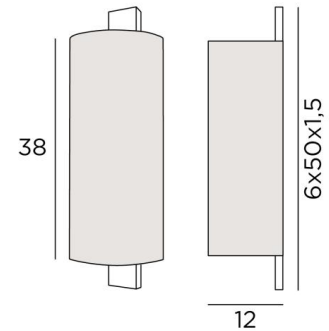

## MAYA o

MAYA in brushed bronze with round screen in Raphia Banane (material from category 3)

**MAYA o** is a wall light with a round half-screen all in height that envelops a long and imposing wall box overflowing with the lampshade

### OVERALL SIZES

H50cm L16cm |→12cm

### BASE

6 x 50 x 1,5cm

### LAMPSHADE : SIZES & CODE

Ø16x12 - 16x12 - 38cm

Code: 1561 + fabric code

We propose more than 150 materials/colors for lampshades.