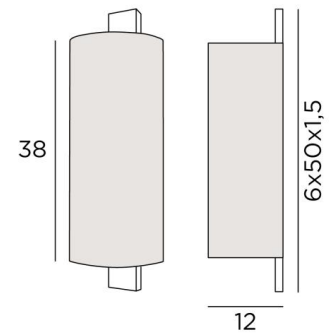

MAYA o

MAYA in brushed bronze with round screen in Raphia Banane (material from category 3)

MAYA o is a wall light with a round half-screen all in height that envelops a long and imposing wall box overflowing with the lampshade

Not visible are two E27 fittings that generously diffuse a powerful light onto the wall

To personalise this wall light and to make the lampshade, we offer you a large choice of fabrics, materials and colours

OVERALL SIZES

H50cm L16cm |→12cm

BASE

6 x 50 x 1,5cm

TECHNICAL DATA

Two E27 fittings

Dimmable wall light

A fixing plate for the wall box ([plan in PDF](#))

AVAILABLE METAL FINISHES AND CODES

28 - Light bronze - 1561 028

29 - Brushed bronze - 1561 029

33 - Brushed nickel - 1561 033

LAMPSHADE : SIZES & CODE

Ø16x12 - 16x12 - 38cm

Code: 1561 + fabric code

We propose more than 180 fabrics/materials/colors for lampshades