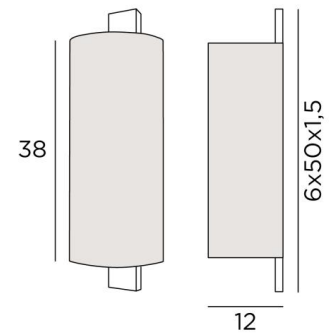

MAYA o

MAYA in brushed bronze with round screen in Raphia Banane (material from category 3)

MAYA o is a wall light with a round half-screen all in height that envelops a long and imposing wall box overflowing with the lampshade

Not visible are two E27 fittings that generously diffuse a powerful light onto the wall

To personalise this wall light and to make the lampshade, we offer you a large choice of fabrics, materials and colours

OVERALL SIZES

H50cm L16cm |→12cm

BASE

6 x 50 x 1,5cm

TECHNICAL DATA

Two E27 fittings

Dimmable wall light

A fixing plate for the wall box ([plan in PDF](#))

AVAILABLE METAL FINISHES AND CODES

28 - Light bronze - 1561 028

29 - Brushed bronze - 1561 029

32 - Brushed chrome - 1561 032

LAMPSHADE : SIZES & CODE

Ø16x12 - 16x12 - 38cm

Code: 1561 + fabric code

We propose more than 180 fabrics/materials/colors for lampshades