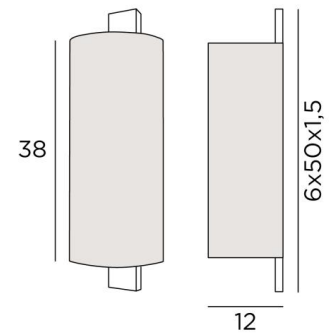

## MAYA o

MAYA in brushed bronze with round screen in Raphia Banane (material from category 3)

**MAYA o** is a wall light with a round half-screen all in height that envelops a long and imposing wall box overflowing with the lampshade

### OVERALL SIZES

H50cm L16cm |→12cm

### BASE

6 x 50 x 1,5cm

### LAMPSHADE : SIZES & CODE

Ø16x12 - 16x12 - 38cm

Code: 1561 + fabric code

We propose more than 180 fabrics/materials/colors for lampshades