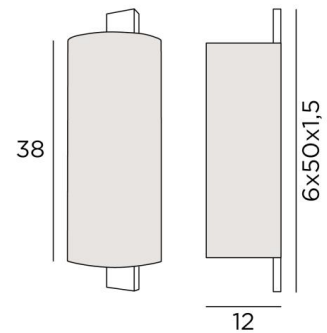

MAYA o

MAYA in brushed bronze with round screen in Raphia Banane (material from category 3)

MAYA o is a wall light with a round half-screen all in height that envelops a long and imposing wall box overflowing with the lampshade

Not visible are two E27 fittings that generously diffuse a powerful light onto the wall

To personalise this wall light and to make the lampshade, we offer you a large choice of fabrics, materials and colors

OVERALL SIZES

H50cm L16cm |→12cm

BASE

6 x 50 x 1,5cm

TECHNICAL DATA

Two E27 fittings

Dimmable wall light

A fixing plate for the wall box ([plan in PDF](#))

AVAILABLE METAL FINISHES AND CODES

29 - Brushed bronze - 1561 029

32 - Brushed chrome - 1561 032

LAMPSHADE : SIZES & CODE

Ø16x12 - 16x12 - 38cm

Code: 1561 + fabric code

We propose more than 150 materials/colors for lampshades.